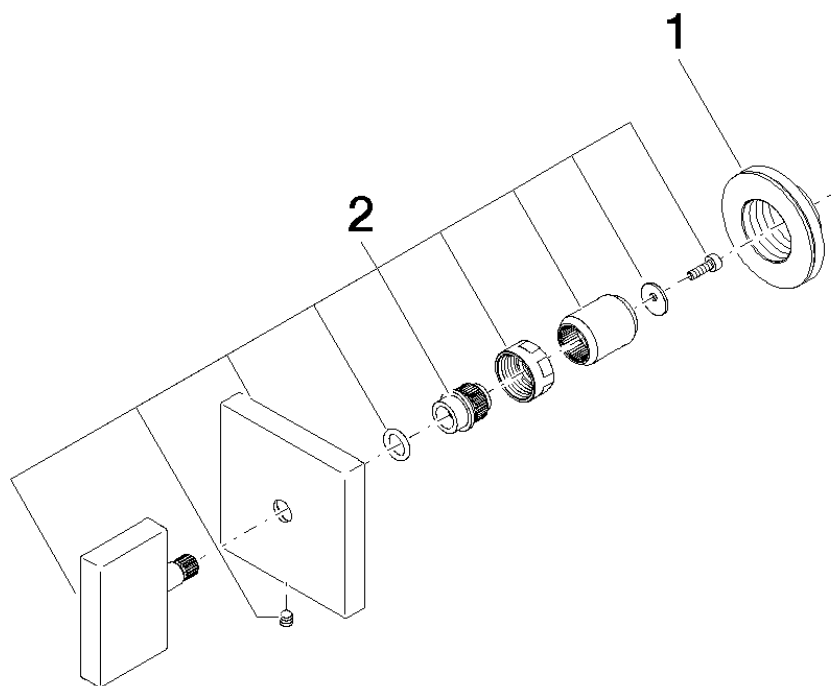

Exploded assembly drawing

Article number: 36310782

Order quantity

No.	Article number	Name	Installation quantity
1	09210210890	disc	1
2	90207800202ff	handle	1