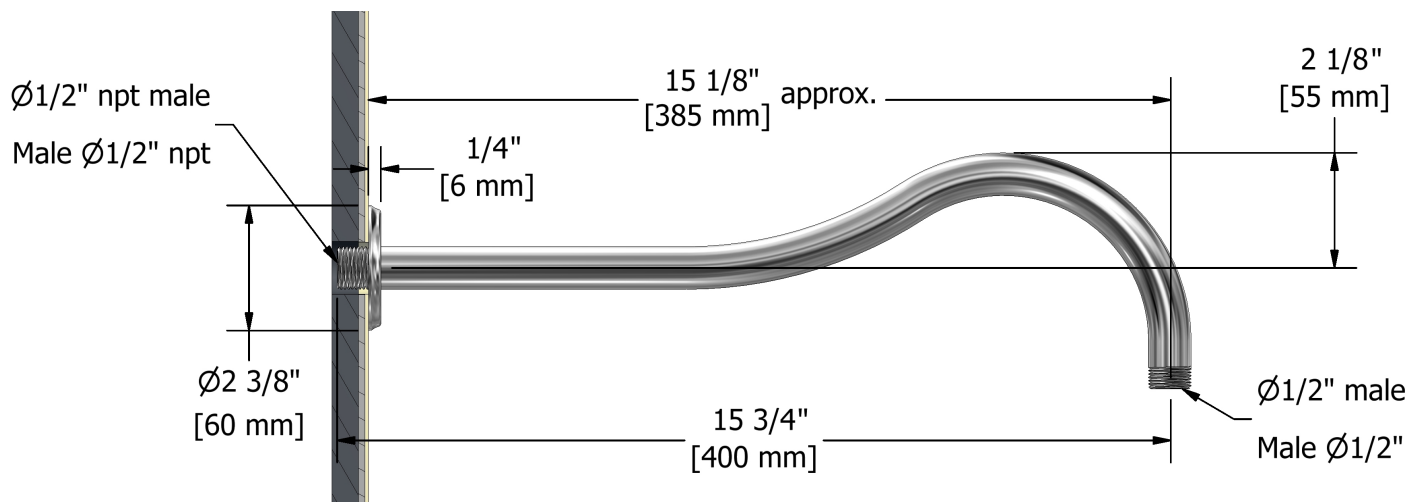

Sizes, models and finishes may differ from those presented.

Warranty

The Riobel inc. product carries a limited LIFETIME warranty on the finish Chrome, Gold (PVD), Brushed nickel (PVD), Night brushed (PVD), Polished nickel (PVD) and all working parts and is guaranteed from the initial date of purchase against all manufacturing defects. Other finished 1 year.

Customer Service

Ontario, West Canada : 888-287-5354 Quebec, Maritimes, United States : 866-473-8442

2014.05.05