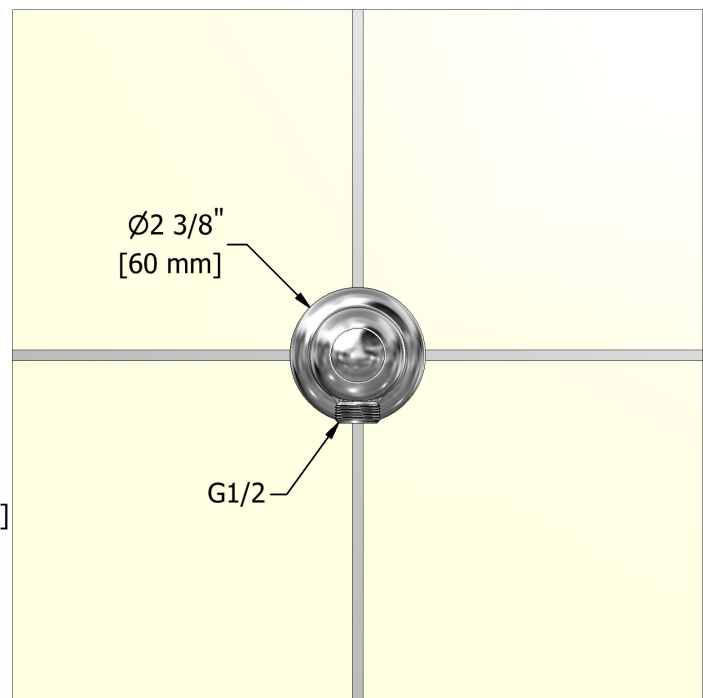

Sizes, models and finishes may differ from thoses presented.

Warranty

The Riobel inc. product carries a limited LIFETIME warranty on the finish Chrome, Gold (PVD), Brushed nickel (PVD), Night brushed (PVD), Polished nickel (PVD) and all working parts and is guaranteed from the initial date of purchase against all manufacturing defects. Other finished 1 year.

Customer Service

Ontario, West Canada : 888-287-5354 Quebec, Maritimes, United States : 866-473-8442

2014.05.05