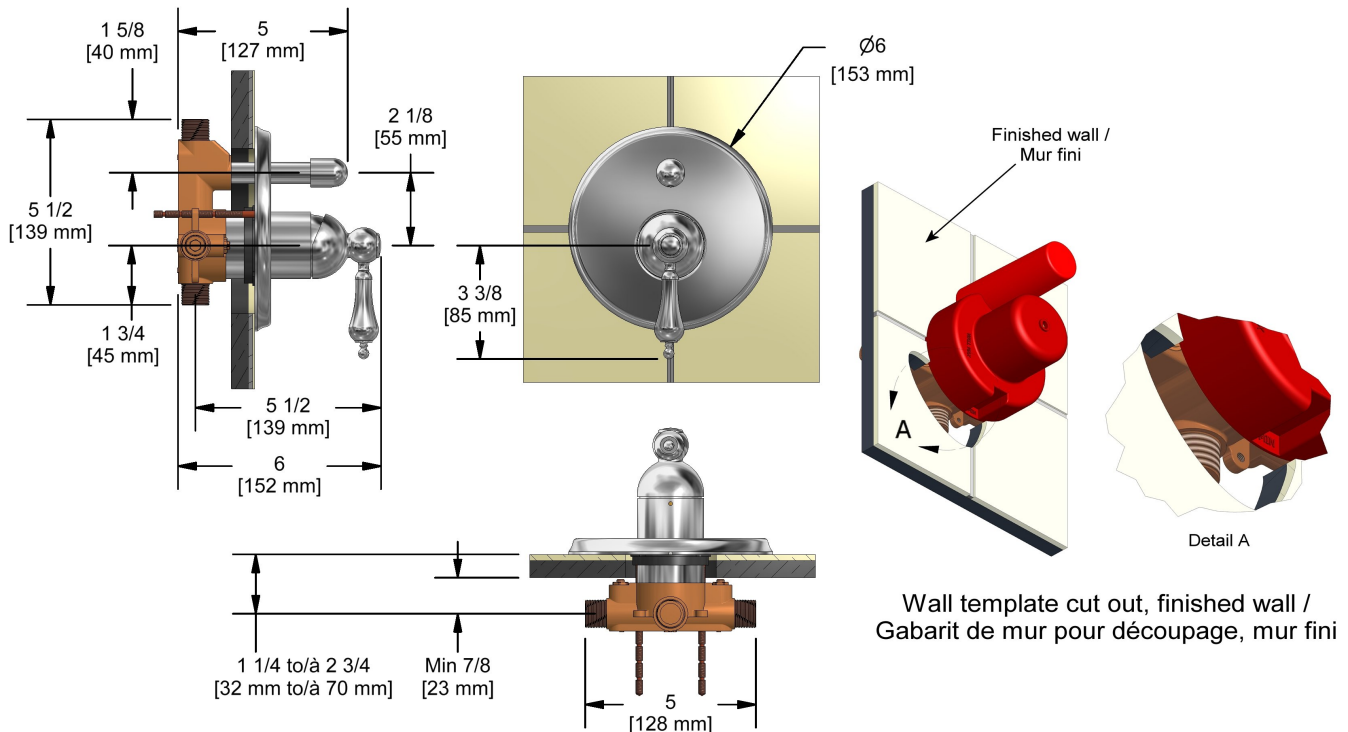

Certifications

- CSA B125.1
- ASME A112.18.1
- ASSE 1016