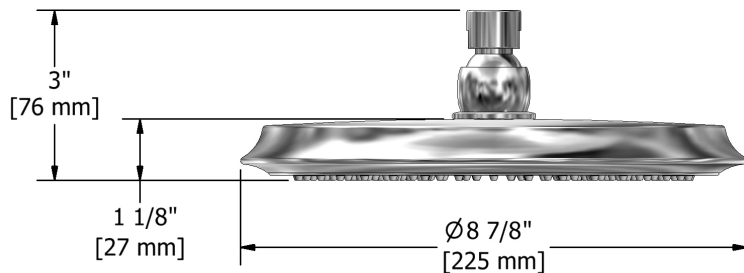

Sizes, models and finishes may differ from thoses presented.

Warranty

The Riobel inc. product carries a limited LIFETIME warranty on the finish Chrome, Gold (PVD), Brushed nickel (PVD), Night brushed (PVD), Polished nickel (PVD) and all working parts and is guaranteed from the initial date of purchase against all manufacturing defects. Other finished 1 year.

Customer Service

Ontario, West Canada : 888-287-5354 Quebec, Maritimes, United States : 866-473-8442

2014.05.05