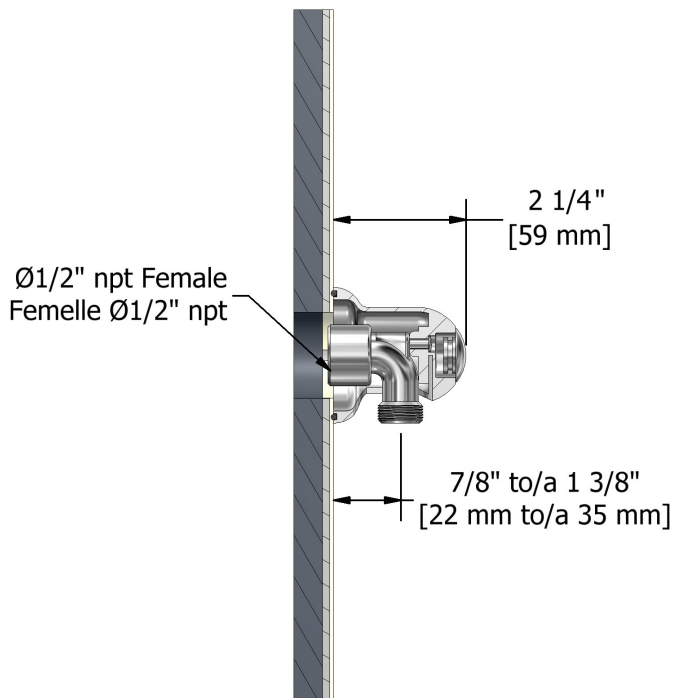

Sizes, models and finishes may differ from thoses presented.

Warranty

The Riobel inc. product carries a limited LIFETIME warranty on the finish Chrome, Gold (PVD), Brushed nickel (PVD), Night brushed (PVD), Polished nickel (PVD) and all working parts and is guaranteed from the initial date of purchase against all manufacturing defects. Other finished 1 year.

Customer Service

Ontario, West Canada : 888-287-5354 Quebec, Maritimes, United States : 866-473-8442

2014.05.05