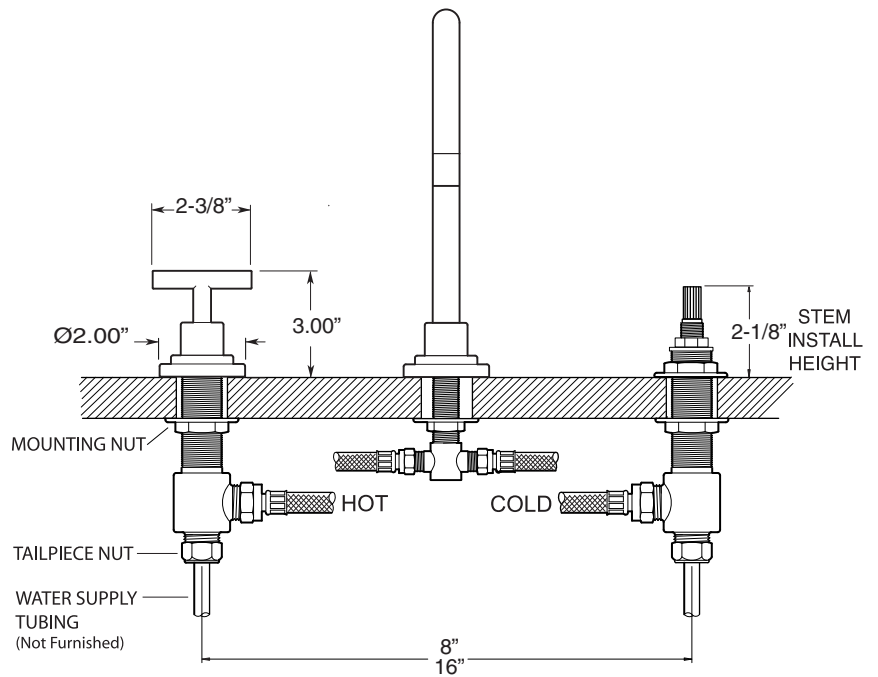

1.345008

Ceres II

Widespread Lavatory Set

FEATURES:

- All brass construction. Flexible hoses designed to be installed on 8" to 16" centers.
- Includes soft touch drain assembly with overflow P/N 18.11.052
- T- handle style with inside screw attachment.
- 20 PT. 1/4-turn ceramic disc valve cartridge.
- Available in all finishes. Warranty varies according to finish selection.
- Standard aerator is limited to 1.5 gpm.
- Certified to meet and exceed the following codes and standards:
ASME A112.18.1-2005/CSAB 125.1-2005

NOTE: Spout and valves install through 1-1/4" diameter holes

Note: Measurements are subject to change or cancellation. No responsibility is assumed for use of superseded or voided pages.

Series 3400

Ceres II Widespread Lavatory Set