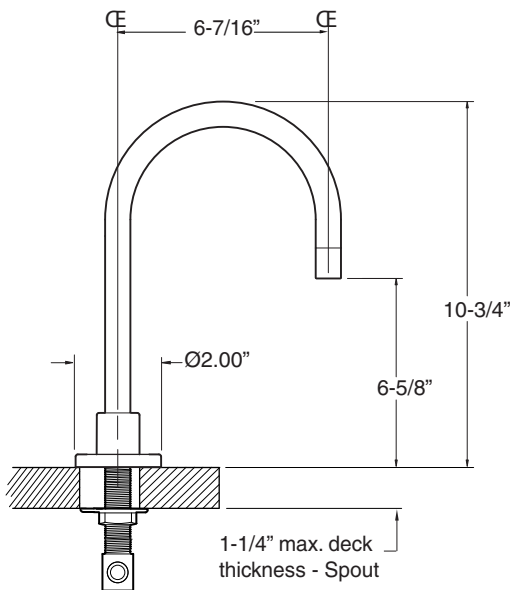

1.345008

Ceres II

Widespread Lavatory Set

FEATURES:

- All brass construction. Flexible hoses designed to be installed on 8" to 16" centers.
- Includes soft touch drain assembly with overflow P/N 18.11.052
- T- handle style with inside screw attachment.
- 20 PT. 1/4-turn ceramic disc valve cartridge.
- Available in all finishes. Warranty varies according to finish selection.
- Standard aerator is limited to 1.5 gpm.
- Certified to meet and exceed the following codes and standards:
ASME A112.18.1-2005/CSAB 125.1-2005

NOTE: Spout and valves install through 1-1/4" diameter holes

Note: Measurements are subject to change or cancellation. No responsibility is assumed for use of superseded or voided pages.

Series 3400

Ceres II Widespread Lavatory Set