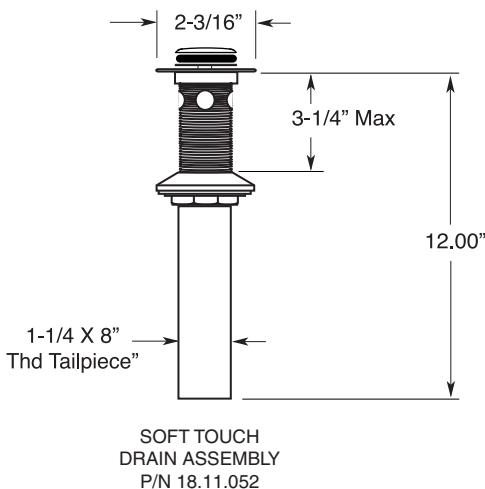

1.345008

Ceres II

Widespread Lavatory Set

FEATURES:

- All brass construction. Flexible hoses designed to be installed on 8" to 16" centers.
- Includes soft touch drain assembly with overflow P/N 18.11.052
- T- handle style with inside screw attachment.
- 20 PT. 1/4-turn ceramic disc valve cartridge.
- Available in all finishes. Warranty varies according to finish selection.
- Standard aerator is limited to 1.5 gpm.
- Certified to meet and exceed the following codes and standards:
ASME A112.18.1-2005/CSAB 125.1-2005

NOTE: Spout and valves install through 1-1/4" diameter holes

Note: Measurements are subject to change or cancellation. No responsibility is assumed for use of superseded or voided pages.

Series 3400

Ceres II Widespread Lavatory Set