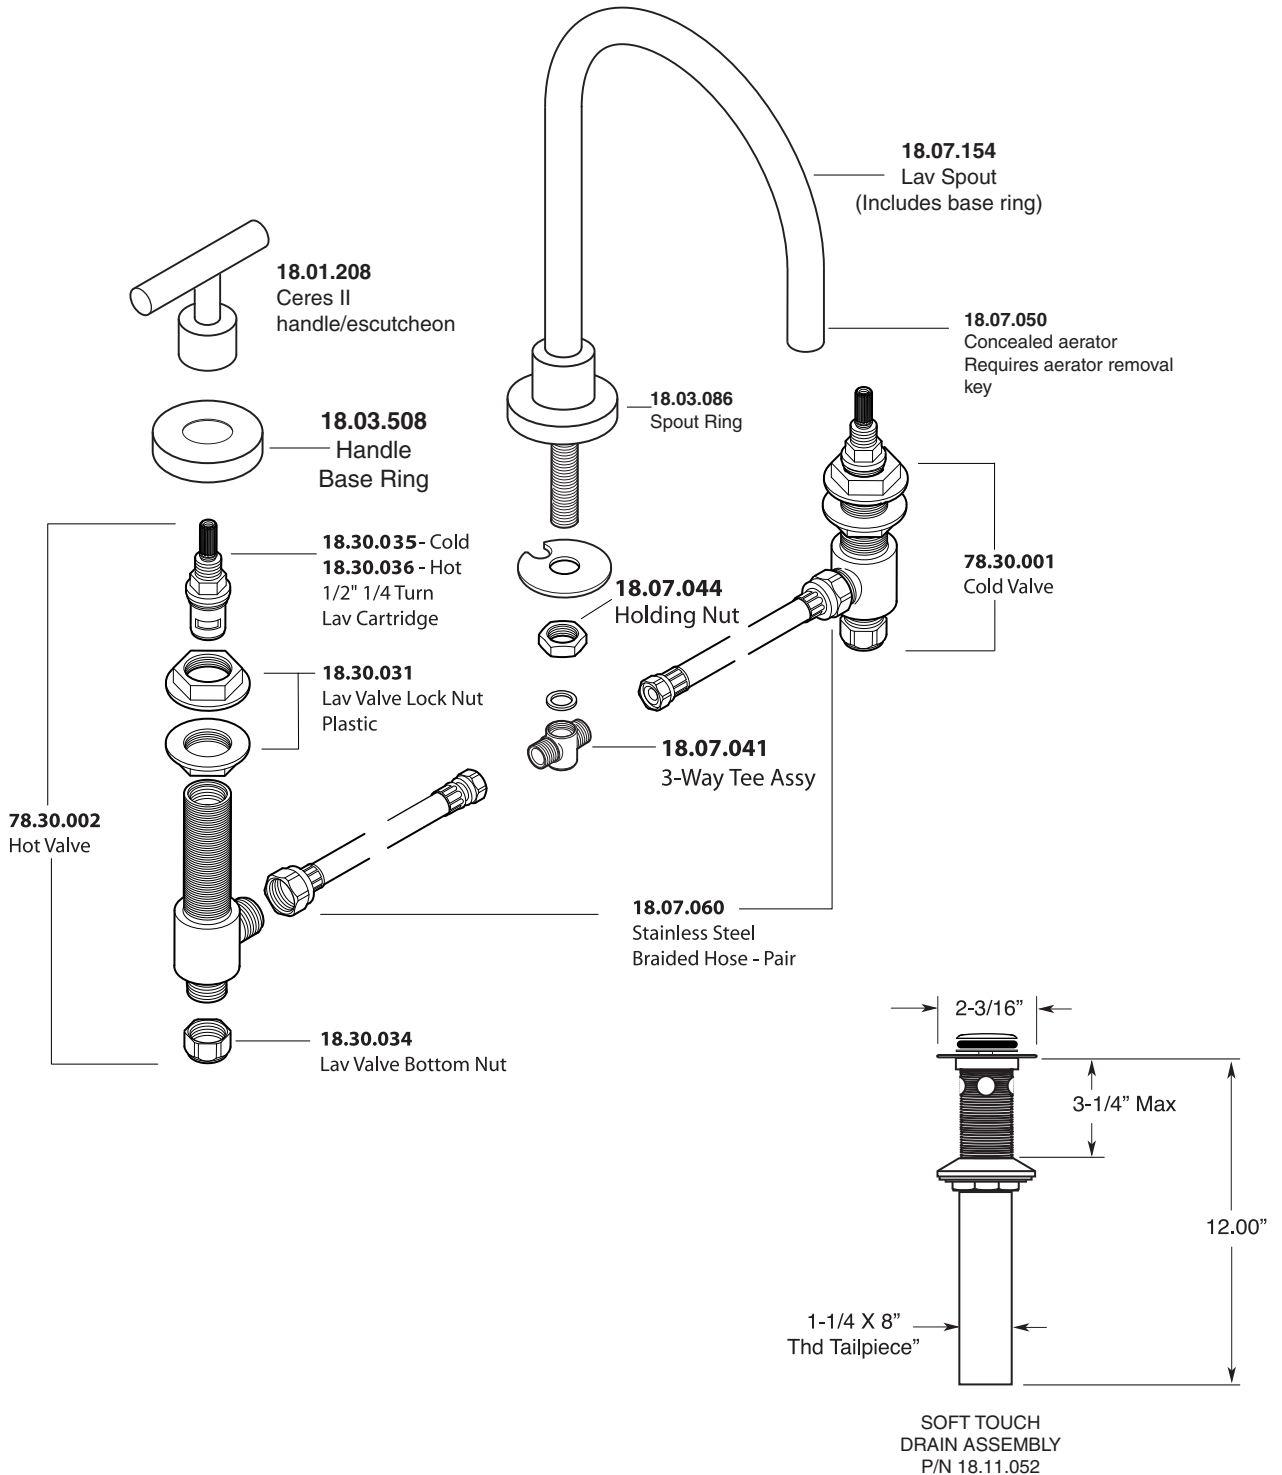

1.345008

Ceres II

Widespread Lavatory Set

FEATURES:

- All brass construction. Flexible hoses designed to be installed on 8" to 16" centers.
- Includes soft touch drain assembly with overflow P/N 18.11.052
- T- handle style with inside screw attachment.
- 20 PT. 1/4-turn ceramic disc valve cartridge.
- Available in all finishes. Warranty varies according to finish selection.
- Standard aerator is limited to 1.5 gpm.
- Certified to meet and exceed the following codes and standards:
ASME A112.18.1-2005/CSAB 125.1-2005

NOTE: Spout and valves install through 1-1/4" diameter holes

Note: Measurements are subject to change or cancellation. No responsibility is assumed for use of superseded or voided pages.

Series 3400

Ceres II Widespread Lavatory Set