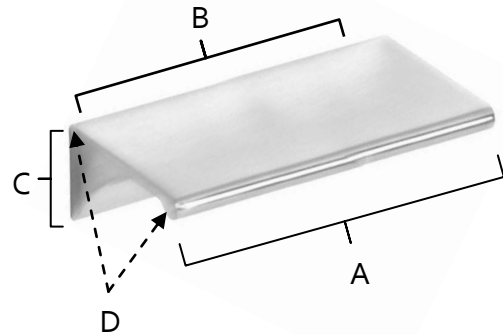

**SPECIFICATIONS**

**TAB PULLS**  
APPLIANCE PULLS

**FEATURES**

- Modern styling
- Multiple finishes
- Concealed installation

**WARRANTY**

Limited lifetime

**FINISHES**

- Polished Brass (PB)
- Polished Brass/Non-Lacquered (PB/NL)
- Polished Chrome (PC)
- Bronze (BRZ)
- Polished Nickel (PN)
- Satin Nickel (SN)

**MATERIAL**

Brass

Item#	A	B	C	D
D970-12	12 1/2"	12"	5/8"	1"
D970-18	18 1/2"	18"	5/8"	1"

**KEY:**

- A - Overall Length
- B - Center to Center
- C - Width
- D - Projection

NOTE: Dimensions and specifications are subject to change without notice.