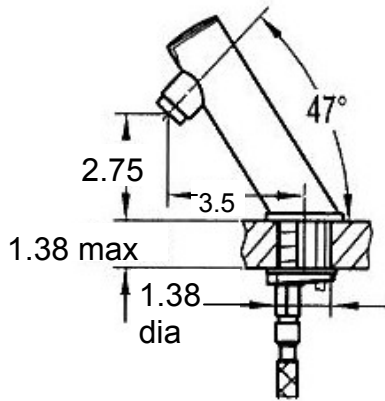

ARTOS[®]

Sensor Faucets

RALSTON

F9901-1 Ralston
Sensor Faucet with
Temperature Regulator

F9901-2 Ralston
Sensor Faucet

1 Inlet Sensor Faucet

2 Inlet Sensor Faucet
with Temperature Regulator

WESTOVER COMPANY