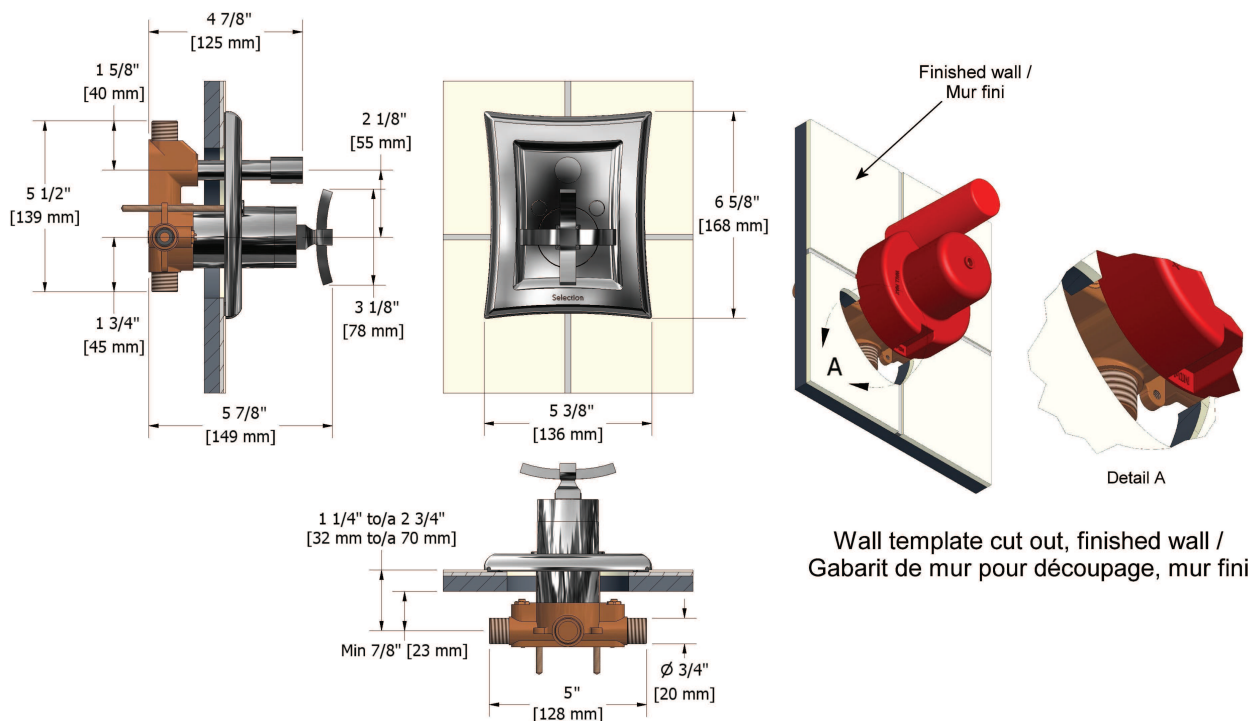

Certifications

- CSA B125.1
- ASSE 1016
- CMR248 Approval