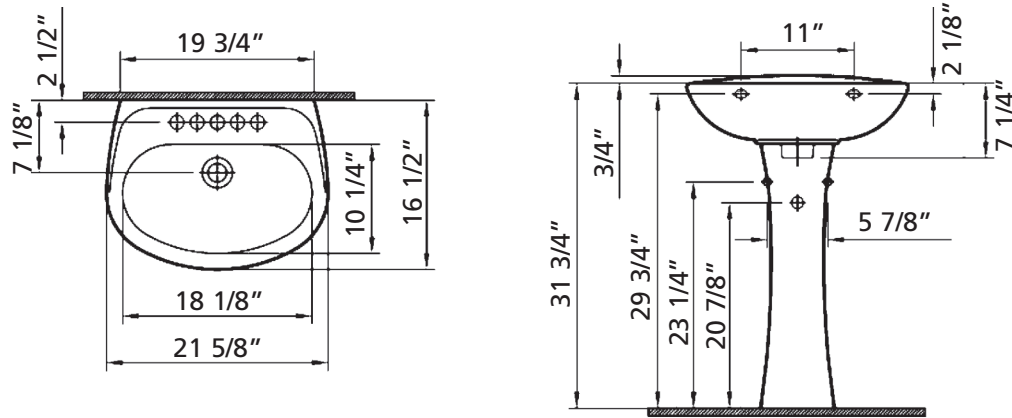

ASTRAL Pedestal Lavatory | #740 | 21 3/4 x 17"

ASTRAL Pedestal Lavatory | #740 | 23 3/4 x 17 3/4"

ASTRAL Pedestal Lavatory | #740 | 25 3/4 x 19 1/4"