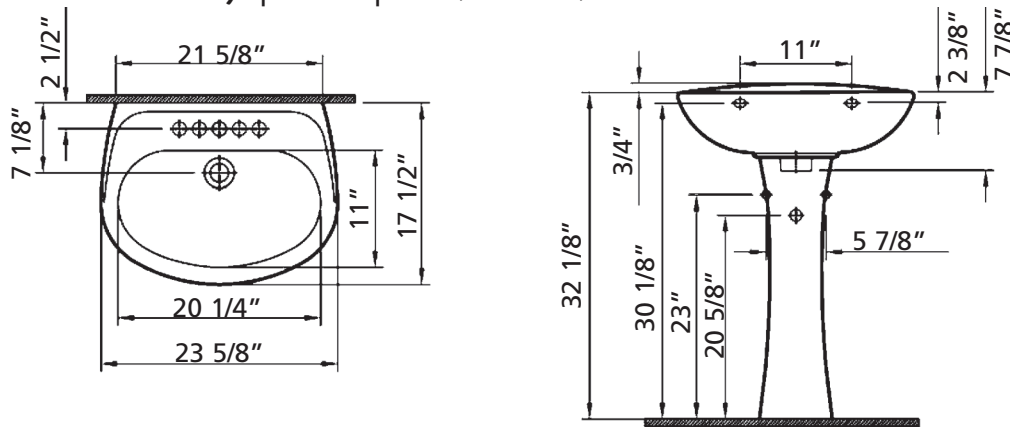

ASTRAL Pedestal Lavatory | #740 | 21 3/4 x 17"

ASTRAL Pedestal Lavatory | #740 | 23 3/4 x 17 3/4"

ASTRAL Pedestal Lavatory | #740 | 25 3/4 x 19 1/4"