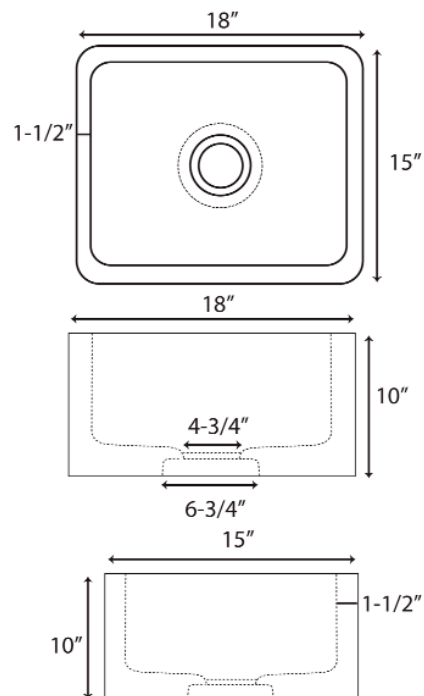

**18" ABRAMS POLISHED
GRANITE FARMER SINK**

Cat. No
FSGSB4024

W: 18"
D: 15"
H: 10"

***Please do NOT cut hole without
template or actual product.**

Interior Dimensions:

Basin Interior: 15" W x 12" D
Basin Depth: 7"

Features:

- ▶ Crafted from natural granite
- ▶ Easy to clean
- ▶ Polished apron on all four sides
- ▶ Each individual stone sink is unique and varies
- ▶ Standard 3-1/2" drain opening fits most drains and disposals
- ▶ We recommend sealing with StoneTech sealer before use
- ▶ Optional support bars sold separately
- ▶ No faucet holes

Finishes:

GPBL Polished Black Granite

Dimensions of fixture are nominal and may vary slightly. Dimensions and specifications subject to change without notice.