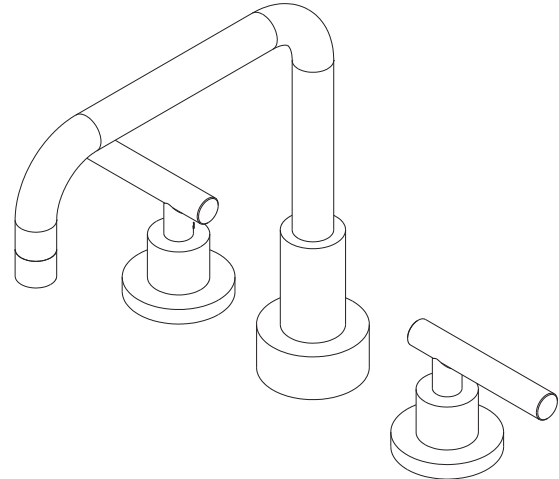

EAST SQUARE

Roman Tub Deck Trim

3-1406L

Features

- Solid brass construction
- ADA compliant contemporary lever handles
- 6-1/2" (16.5 cm) spout height at outlet
- 8-1/4" (21.0 cm) spout reach (c-c)
- Intended for use with Newport Brass rough valve kit (Required Accessory) which incorporates the following:
  - Brass valve bodies and quick-connect spout fitting
  - Quarter-turn washerless ceramic disc 3/4" valve cartridges

Codes / Standards Compliance

Meets or exceeds the following at date of manufacture:

- ASME A112.18.1/CSA B125.1
- IAPMO/cUPC
- IPC
- ADA
- ICC/ANSI A117.1
- All applicable US Federal and State material regulations
- EPA Watersense

Colors / Finishes

- 15: Polished Nickel
- 15S: Satin Nickel
- 26: Polished Chrome
- 10B: Oil Rubbed Bronze
- Other: Refer to the Newport Brass catalog for additional color/finish options.

Specified Model

Model	Description	Colors / Finishes
3-1406L	Roman Tub Deck Trim	☐ 15 ☐ 15S ☐ 26 ☐ 10B ☐ Other

Required Accessory:

Trim, above, and Rough Valve Kit, below, must both be specified.

Application	Roman Tub			Roman Tub with Handshower					
	Hot Valve	Cold Valve	Spout Quick-Connect Fitting	Hot Valve	Cold Valve	Spout Quick-Connect Fitting	Poly-Braided Hose	Handshower Diverter	H/S Flange Hardware
Inlet/Outlet Size	3/4"	3/4"	3/4"	3/4"	3/4"	3/4"	1/2"	1/2" / 3/4"	-
Part Number	☐ 1-502			☐ 1-503					
Image									

Product Specification:

Add "Color / Finish" suffix to Tub Deck Trim model number, below.

The Roman Tub Deck Trim shall be made of solid brass construction. Roman Tub Deck Trim shall incorporate ADA compliant contemporary lever handles. Product shall incorporate a 6-1/2" (16.5 cm) spout height at outlet and a 8-1/4" (21.0 cm) spout reach (c-c). Rough valve kit shall incorporate brass valve bodies with quarter-turn washerless ceramic disc 3/4" valve cartridges and a quick-connect spout fitting. Roman Tub Deck Trim shall be Newport Brass Model 3-1406L/____ and Newport Brass rough valve kit shall be 1-502.