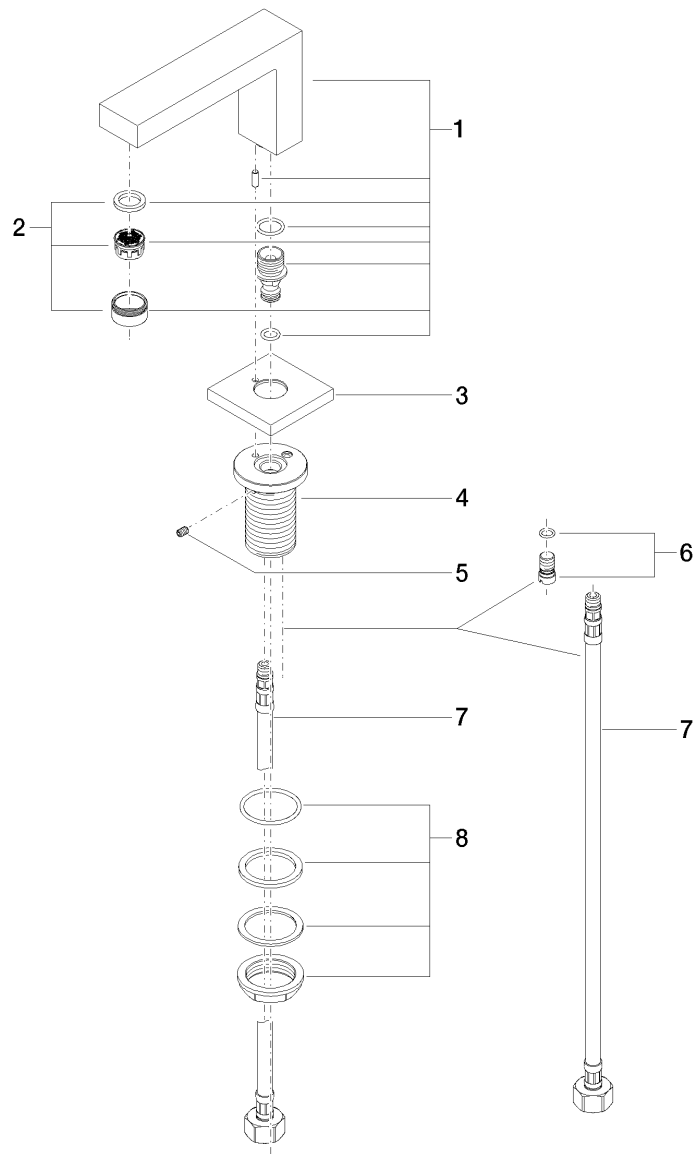

Product specifications

- **4 7/8" projection**
- M 24 x 1 aerator – male thread
- Total height 3 7/8"
- Height to aerator/spout outlet 3"
- 1 3/8" hole diameter
- 2x M 10 x 1 screw-in high pressure hose
- Water flow rate limited to max. 1.5 gpm
- low lead compliant
- Flange 2 3/8 x 2 3/8"
- 1x M 10 plug

Surfaces

- | | |
|-----------------|-----------------|
| • chrome | 13710980-000010 |
| • chrome | 13710980-000010 |
| • matt platinum | 13710980-060010 |
| • matt platinum | 13710980-060010 |

Exploded assembly drawing

Order quantity

No.	Article number	Name	Installation quantity
1	90110619103ff	spout	1
2	90230102904ff	aerator	1
3	092768002ff	rosette	1
4	09300110290	sleeve	1
5	09311103690	pin	1
6	0431200460092	set	1
7	0430040190090	hose	2
8	0423100440090	fixing set	1