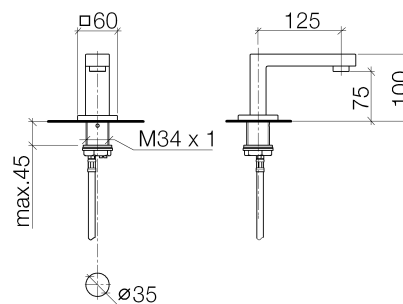

Product specifications

- **4 7/8" projection**
- M 24 x 1 aerator – male thread
- Total height 3 7/8"
- Height to aerator/spout outlet 3"
- 1 3/8" hole diameter
- 2x M 10 x 1 screw-in high pressure hose
- Water flow rate limited to max. 1.5 gpm
- low lead compliant
- Flange 2 3/8 x 2 3/8"
- 1x M 10 plug

Surfaces

- | | |
|-----------------|-----------------|
| • chrome | 13710980-000010 |
| • chrome | 13710980-000010 |
| • matt platinum | 13710980-060010 |
| • matt platinum | 13710980-060010 |

Exploded assembly drawing

Order quantity

No.	Article number	Name	Installation quantity
1	90110619103ff	spout	1
2	90230102904ff	aerator	1
3	092768002ff	rosette	1
4	09300110290	sleeve	1
5	09311103690	pin	1
6	0431200460092	set	1
7	0430040190090	hose	2
8	0423100440090	fixing set	1