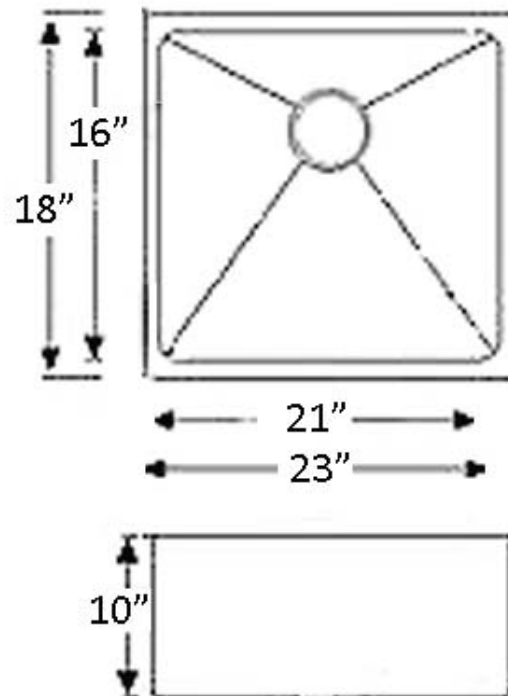

23" SABRINA RECTANGULAR STAINLESS STEEL PREP SINK

Cat. No
PSSSB2066-SS

W: 23"
D: 18"
H: 10"

Features:

- ▶ Solid 16 gauge, 304 grade metal construction
- ▶ Single square bowl
- ▶ Matte finish
- ▶ Zero radius corners for easy cleaning
- ▶ Coated for sound insulation
- ▶ Mounting clips and template included
- ▶ Lip is 1-1/16" wide
- ▶ Drain is 3-1/2"
- ▶ Drain sold separately

Compliance Certification
Meets or exceeds the following
specifications: ASME
A112.19.3-2001 for Stainless Steel.

***Please do NOT cut hole without
template or actual product.**

Interior Dimensions:

Basin Interior: 21" W x 16" D
Basin Depth: 9-1/2"

Dimensions of fixture are nominal and may vary within the range of tolerances established by ANSI Standard A112.19.2. Dimensions and specifications subject to change without notice.