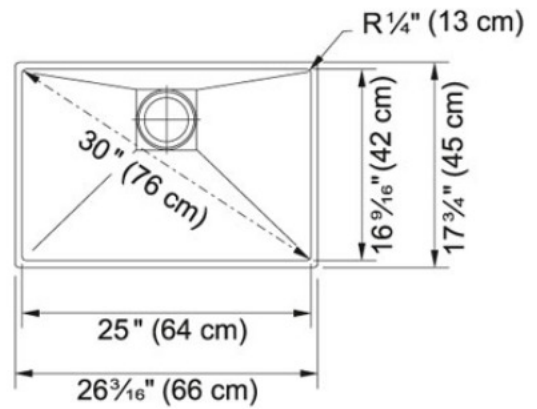

# SPECIFICATION SHEET

PRODUCT FAMILY: Sinks FINISH: Stainless Steel SERIES: PEAK MODEL: PKX 110-25

## Product Information

<b>FUN#</b>	122.0192.590
<b>US Part Number</b>	PKX1 1025
<b>Franke Integral Ledge</b>	built-in
<b>Minimum Cabinet Size</b>	30"
<b>Drain Opening</b>	3 1/2"
<b>Outer Dimensions</b>	26 3/16"x17 3/4"
<b>Bowl Size</b>	25"x16 1/2"x10"
<b>Number of Bowls</b>	1
<b>Type of Material</b>	16 ga Stainless Steel