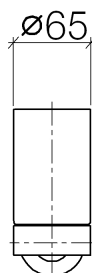

Product specifications

- Crystal brush container, frosted
- Height 4 7/8"
- Width 2 1/2"
- Flange diameter 2 1/8"
- 4 7/8" projection

Surfaces

- | | |
|-----------------|-------------|
| • chrome | 83400892-00 |
| • chrome | 83400892-00 |
| • matt platinum | 83400892-06 |
| • matt platinum | 83400892-06 |
| • platinum | 83400892-08 |
| • platinum | 83400892-08 |
| • matt white | 83400892-10 |
| • matt white | 83400892-10 |
| • matt black | 83400892-33 |
| • matt black | 83400892-33 |

Exploded assembly drawing

Order quantity

No.	Article number	Name	Installation quantity
1	08900001782	glass	1
2	08281050091	ring	1
3	081720620ff	holder	1
4	081720624ff	holder	1
5	09311111390	pin	1
6	081789505ff	holder	1
7	09301104690	disc	1
8	08185058690	screw	1
9	09231002690	nut	1
10	0517207390090	fixing set	1