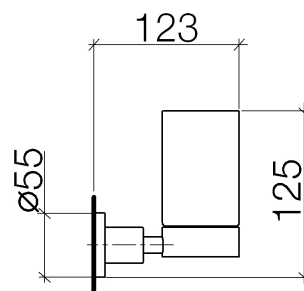

Product specifications

- Crystal brush container, frosted
- Height 4 7/8"
- Width 2 1/2"
- Flange diameter 2 1/8"
- 4 7/8" projection

Surfaces

- | | |
|-----------------|-------------|
| • chrome | 83400892-00 |
| • chrome | 83400892-00 |
| • matt platinum | 83400892-06 |
| • matt platinum | 83400892-06 |
| • platinum | 83400892-08 |
| • platinum | 83400892-08 |
| • matt white | 83400892-10 |
| • matt white | 83400892-10 |
| • matt black | 83400892-33 |
| • matt black | 83400892-33 |

Exploded assembly drawing

Order quantity

No.	Article number	Name	Installation quantity
1	08900001782	glass	1
2	08281050091	ring	1
3	081720620ff	holder	1
4	081720624ff	holder	1
5	09311111390	pin	1
6	081789505ff	holder	1
7	09301104690	disc	1
8	08185058690	screw	1
9	09231002690	nut	1
10	0517207390090	fixing set	1