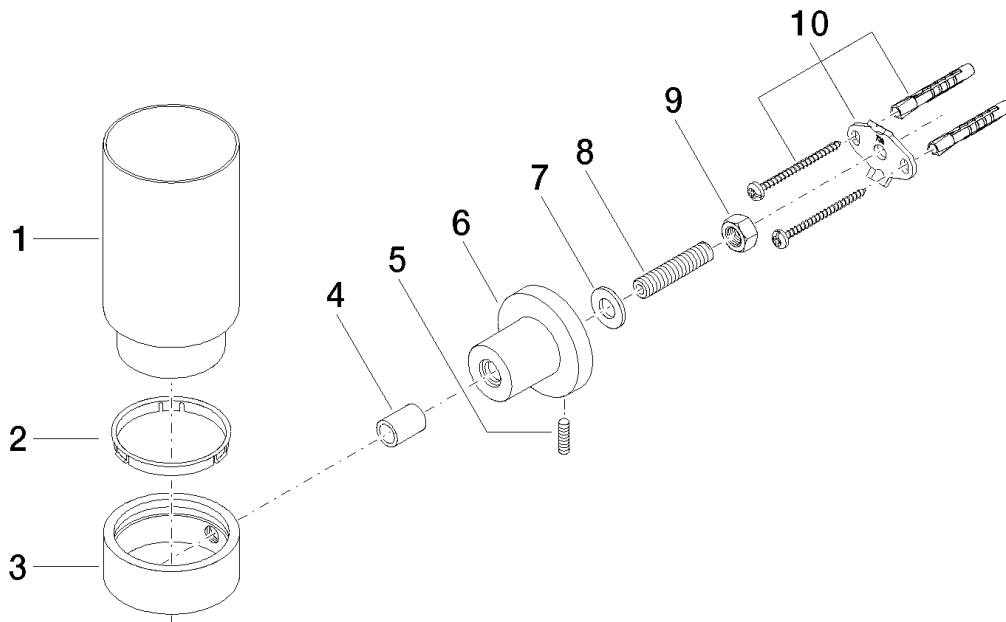

Product specifications

- Crystal brush container, frosted
- Height 4 7/8"
- Width 2 1/2"
- Flange diameter 2 1/8"
- 4 7/8" projection

Surfaces

- | | |
|-----------------|-------------|
| • chrome | 83400892-00 |
| • chrome | 83400892-00 |
| • matt platinum | 83400892-06 |
| • matt platinum | 83400892-06 |
| • platinum | 83400892-08 |
| • platinum | 83400892-08 |
| • matt white | 83400892-10 |
| • matt white | 83400892-10 |
| • matt black | 83400892-33 |
| • matt black | 83400892-33 |

Exploded assembly drawing

Order quantity

No.	Article number	Name	Installation quantity
1	08900001782	glass	1
2	08281050091	ring	1
3	081720620ff	holder	1
4	081720624ff	holder	1
5	09311111390	pin	1
6	081789505ff	holder	1
7	09301104690	disc	1
8	08185058690	screw	1
9	09231002690	nut	1
10	0517207390090	fixing set	1