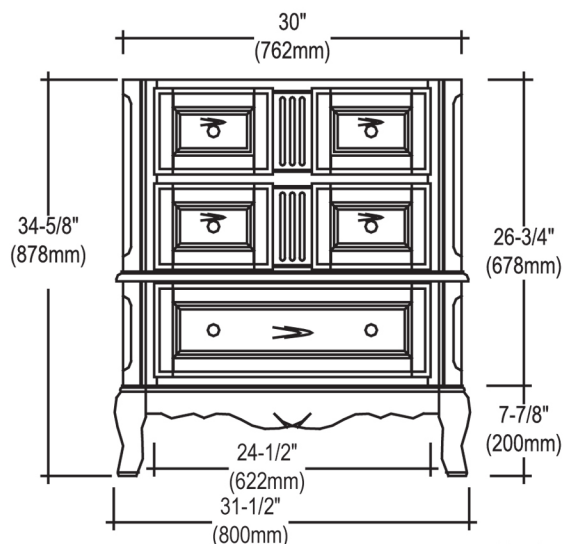

Colors/ Finish

179-Linen white

180-French Café