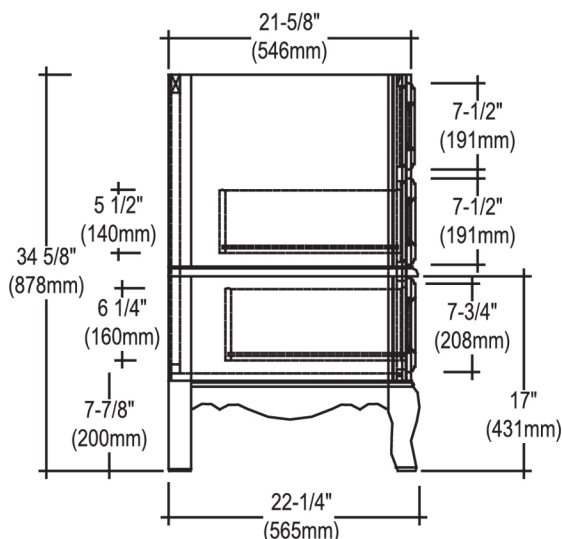

Colors/ Finish

179-Linen white

180-French Café