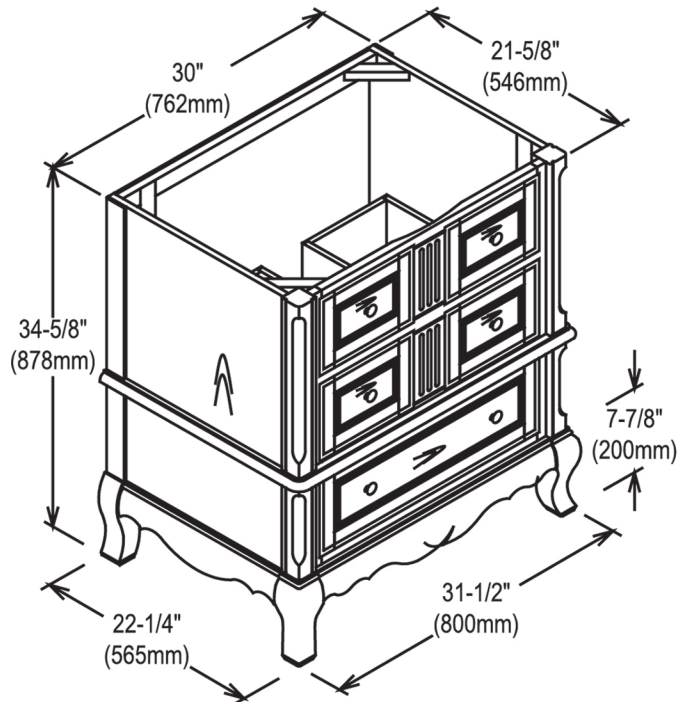

Provencal

www.fairmontdesigns.com

179/180-V30

30" Vanity

SPECIFICATION SHEET

Features

Materials: Poplar solids with Sapele veneers

Glides: soft closing

Drawers: 2

Drawer Boxes: 1/2" solid pine, four sided
English dovetail

Hardware: finish:

179-Black with Ant White highlight

180-Antique Brass

Back panel: Fully covered

Side Panels: 5/8" MDF with Sapele veneers