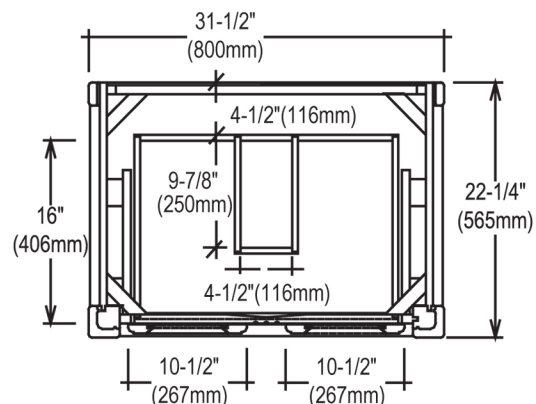

Colors/ Finish

179-Linen white

180-French Café