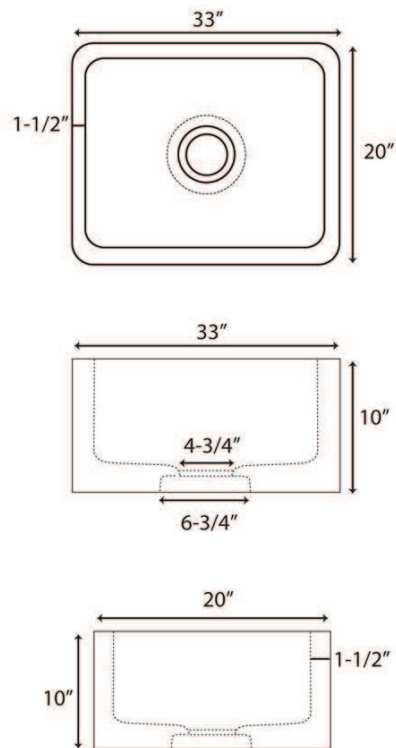

**33" CHANDRA SINGLE  
BOWL FARMER SINK**

Cat. No  
FSMSB5050

W: 33"  
D: 20"  
H: 10"

**\*Please do NOT cut hole without  
template or actual product.**

**Interior Bowl Dimensions:**

Basin Interior: 30" W x 17" D  
Basin Depth: 8-1/2"

Dimensions of fixture are nominal and may vary within the range of tolerances established by ANSI Standard A112.19.2. Dimensions and specifications subject to change without notice.