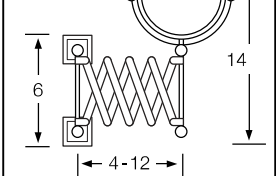

86-0.6
Tumbler Holder (SV)

86-0.7
Soap Dish (SV)

86-0.8
Glass Shelf (TV)

86-0.9
Extended Shaving Mirror (FV)

86-0.9A/B/C/D
Mirror (SV)

86-0.12A
Wire Dish (TV)

Dania 96

96-0.1/82-0.1A/82-0.1B
Towel Bar (TV)

96-0.3
Towel Ring (FV/SV)

96-0.4
Paper Holder (TV)

96-0.5
Robe Hook (SV)

96-0.6/96-0.7
Tumbler Holder/Soap Dish (TV)

96-0.8
Glass Shelf (TV)

96-0.9
Extended Shaving Mirror (FV)

96-0.9A/B/C/D
Mirror (SV)

96-0.12A
Wire Dish (TV)