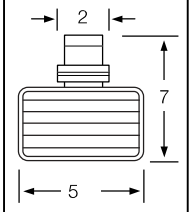

82-0.9
Extended Shaving Mirror (FV)

82-0.9A/B/C/D
Mirror (SV)

Cascade 86

86-0.1/0.1A/0.1B
Towel Bar (TV)

86-0.2/0.2A/0.2B
Double Towel Bar (TV/SV)

86-0.3
Towel Ring (FV/SV)

86-0.4
Paper Holder (FV/SV)

86-0.5
Robe Hook (SV)

86-0.6
Tumbler Holder (SV)

86-0.7
Soap Dish (SV)

86-0.8
Glass Shelf (TV)

86-0.9
Extended Shaving Mirror (FV)

86-0.9A/B/C/D
Mirror (SV)

86-0.12A
Wire Dish (TV)

Dania 96

96-0.1/82-0.1A/82-0.1B
Towel Bar (TV)

96-0.3
Towel Ring (FV/SV)

96-0.4
Paper Holder (TV)

96-0.5
Robe Hook (SV)

96-0.6/96-0.7
Tumbler Holder/Soap Dish (TV)

96-0.8
Glass Shelf (TV)

96-0.9
Extended Shaving Mirror (FV)

96-0.9A/B/C/D
Mirror (SV)

96-0.12A
Wire Dish (TV)