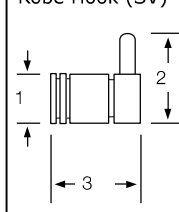

86-0.6
Tumbler Holder (SV)

86-0.7
Soap Dish (SV)

86-0.8
Glass Shelf (TV)

86-0.9
Extended Shaving Mirror (FV)

86-0.9A/B/C/D
Mirror (SV)

86-0.12A
Wire Dish (TV)

Dania 96

96-0.1/82-0.1A/82-0.1B
Towel Bar (TV)

96-0.3
Towel Ring (FV/SV)

96-0.4
Paper Holder (TV)

96-0.5
Robe Hook (SV)

96-0.6/96-0.7
Tumbler Holder/Soap Dish (TV)

96-0.8
Glass Shelf (TV)

96-0.9
Extended Shaving Mirror (FV)

96-0.9A/B/C/D
Mirror (SV)

96-0.12A
Wire Dish (TV)