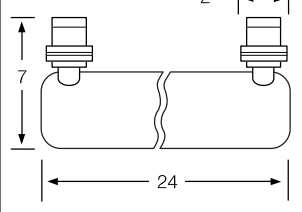

82-0.9
Extended Shaving Mirror (FV)

82-0.9A/B/C/D
Mirror (SV)

Cascade 86

86-0.1/0.1A/0.1B
Towel Bar (TV)

86-0.2/0.2A/0.2B
Double Towel Bar (TV/SV)

86-0.3
Towel Ring (FV/SV)

86-0.4
Paper Holder (FV/SV)

86-0.5
Robe Hook (SV)

86-0.6
Tumbler Holder (SV)

86-0.7
Soap Dish (SV)

86-0.8
Glass Shelf (TV)

86-0.9
Extended Shaving Mirror (FV)

86-0.9A/B/C/D
Mirror (SV)

86-0.12A
Wire Dish (TV)

Dania 96

96-0.1/82-0.1A/82-0.1B
Towel Bar (TV)