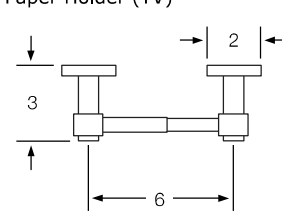

TV-Top View SV-Side View FV-Front View

82-0.1/82-0.1A/82-0.1B
Towel Bar (TV)

82-0.3
Towel Ring (FV/SV)

82-0.4
Paper Holder (TV)

82-0.5
Robe Hook (SV)

82-0.6/82-0.7
Tumbler Holder/Soap Dish (TV)

82-0.8
Glass Shelf (TV)

82-0.9
Extended Shaving Mirror (FV)

82-0.9A/B/C/D
Mirror (SV)

Cascade 86

86-0.1/0.1A/0.1B
Towel Bar (TV)

86-0.2/0.2A/0.2B
Double Towel Bar (TV/SV)

86-0.3
Towel Ring (FV/SV)

86-0.4
Paper Holder (FV/SV)

86-0.5
Robe Hook (SV)