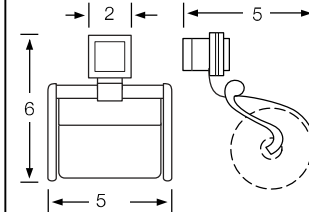

TV-Top View SV-Side View FV-Front View

82-0.1/82-0.1A/82-0.1B
Towel Bar (TV)

82-0.3
Towel Ring (FV/SV)

82-0.4
Paper Holder (TV)

82-0.5
Robe Hook (SV)

82-0.6/82-0.7
Tumbler Holder/Soap Dish (TV)

82-0.8
Glass Shelf (TV)

82-0.9
Extended Shaving Mirror (FV)

82-0.9A/B/C/D
Mirror (SV)

Cascade 86

86-0.1/0.1A/0.1B
Towel Bar (TV)

86-0.2/0.2A/0.2B
Double Towel Bar (TV/SV)

86-0.3
Towel Ring (FV/SV)

86-0.4
Paper Holder (FV/SV)

86-0.5
Robe Hook (SV)

86-0.6
Tumbler Holder (SV)

86-0.7
Soap Dish (SV)

86-0.8
Glass Shelf (TV)

86-0.9
Extended Shaving Mirror (FV)

86-0.9A/B/C/D
Mirror (SV)

86-0.12A
Wire Dish (TV)

Dania 96

96-0.1/82-0.1A/82-0.1B
Towel Bar (TV)