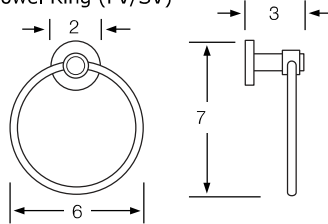

TV-Top View SV-Side View FV-Front View

82-0.1/82-0.1A/82-0.1B
Towel Bar (TV)

82-0.3
Towel Ring (FV/SV)

82-0.4
Paper Holder (TV)

82-0.5
Robe Hook (SV)

82-0.6/82-0.7
Tumbler Holder/Soap Dish (TV)

82-0.8
Glass Shelf (TV)

82-0.9
Extended Shaving Mirror (FV)

82-0.9A/B/C/D
Mirror (SV)

Cascade 86

86-0.1/0.1A/0.1B
Towel Bar (TV)

86-0.2/0.2A/0.2B
Double Towel Bar (TV/SV)

86-0.3
Towel Ring (FV/SV)

86-0.4
Paper Holder (FV/SV)

86-0.5
Robe Hook (SV)