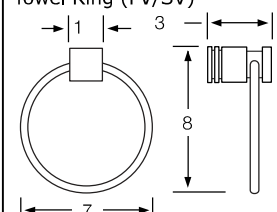

82-0.9
Extended Shaving Mirror (FV)

82-0.9A/B/C/D
Mirror (SV)

Cascade 86

86-0.1/0.1A/0.1B
Towel Bar (TV)

86-0.2/0.2A/0.2B
Double Towel Bar (TV/SV)

86-0.3
Towel Ring (FV/SV)

86-0.4
Paper Holder (FV/SV)

86-0.5
Robe Hook (SV)

86-0.6
Tumbler Holder (SV)

86-0.7
Soap Dish (SV)

86-0.8
Glass Shelf (TV)

86-0.9
Extended Shaving Mirror (FV)

86-0.9A/B/C/D
Mirror (SV)

86-0.12A
Wire Dish (TV)

Dania 96

96-0.1/82-0.1A/82-0.1B
Towel Bar (TV)

96-0.3
Towel Ring (FV/SV)

96-0.4
Paper Holder (TV)

96-0.5
Robe Hook (SV)

96-0.6/96-0.7
Tumbler Holder/Soap Dish (TV)

96-0.8
Glass Shelf (TV)

96-0.9
Extended Shaving Mirror (FV)

96-0.9A/B/C/D
Mirror (SV)

96-0.12A
Wire Dish (TV)