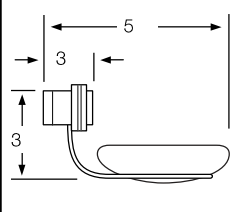

TV-Top View SV-Side View FV-Front View

82-0.1/82-0.1A/82-0.1B
Towel Bar (TV)

82-0.3
Towel Ring (FV/SV)

82-0.4
Paper Holder (TV)

82-0.5
Robe Hook (SV)

82-0.6/82-0.7
Tumbler Holder/Soap Dish (TV)

82-0.8
Glass Shelf (TV)

82-0.9
Extended Shaving Mirror (FV)

82-0.9A/B/C/D
Mirror (SV)

Cascade 86

86-0.1/0.1A/0.1B
Towel Bar (TV)

86-0.2/0.2A/0.2B
Double Towel Bar (TV/SV)

86-0.3
Towel Ring (FV/SV)

86-0.4
Paper Holder (FV/SV)

86-0.5
Robe Hook (SV)

86-0.6
Tumbler Holder (SV)

86-0.7
Soap Dish (SV)

86-0.8
Glass Shelf (TV)

86-0.9
Extended Shaving Mirror (FV)

86-0.9A/B/C/D
Mirror (SV)

86-0.12A
Wire Dish (TV)

Dania 96

96-0.1/82-0.1A/82-0.1B
Towel Bar (TV)