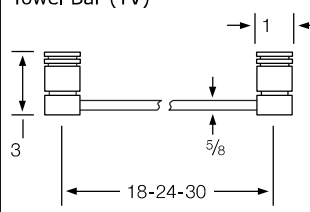

86-0.6
Tumbler Holder (SV)

86-0.7
Soap Dish (SV)

86-0.8
Glass Shelf (TV)

86-0.9
Extended Shaving Mirror (FV)

86-0.9A/B/C/D
Mirror (SV)

86-0.12A
Wire Dish (TV)

Dania 96

96-0.1/82-0.1A/82-0.1B
Towel Bar (TV)

96-0.3
Towel Ring (FV/SV)

96-0.4
Paper Holder (TV)

96-0.5
Robe Hook (SV)

96-0.6/96-0.7
Tumbler Holder/Soap Dish (TV)

96-0.8
Glass Shelf (TV)

96-0.9
Extended Shaving Mirror (FV)

96-0.9A/B/C/D
Mirror (SV)

96-0.12A
Wire Dish (TV)