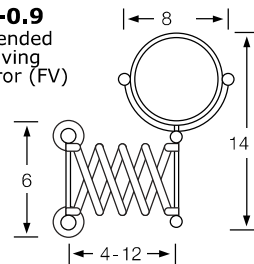

TV-Top View SV-Side View FV-Front View

82-0.1/82-0.1A/82-0.1B
Towel Bar (TV)

82-0.3
Towel Ring (FV/SV)

82-0.4
Paper Holder (TV)

82-0.5
Robe Hook (SV)

82-0.6/82-0.7
Tumbler Holder/Soap Dish (TV)

82-0.8
Glass Shelf (TV)

82-0.9
Extended Shaving Mirror (FV)

82-0.9A/B/C/D
Mirror (SV)

Cascade 86

86-0.1/0.1A/0.1B
Towel Bar (TV)

86-0.2/0.2A/0.2B
Double Towel Bar (TV/SV)

86-0.3
Towel Ring (FV/SV)

86-0.4
Paper Holder (FV/SV)

86-0.5
Robe Hook (SV)