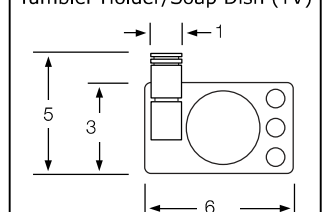

86-0.6
Tumbler Holder (SV)

86-0.7
Soap Dish (SV)

86-0.8
Glass Shelf (TV)

86-0.9
Extended Shaving Mirror (FV)

86-0.9A/B/C/D
Mirror (SV)

86-0.12A
Wire Dish (TV)

Dania 96

96-0.1/82-0.1A/82-0.1B
Towel Bar (TV)

96-0.3
Towel Ring (FV/SV)

96-0.4
Paper Holder (TV)

96-0.5
Robe Hook (SV)

96-0.6/96-0.7
Tumbler Holder/Soap Dish (TV)

96-0.8
Glass Shelf (TV)

96-0.9
Extended Shaving Mirror (FV)

96-0.9A/B/C/D
Mirror (SV)

96-0.12A
Wire Dish (TV)