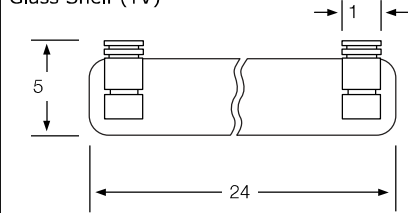

86-0.6
Tumbler Holder (SV)

86-0.7
Soap Dish (SV)

86-0.8
Glass Shelf (TV)

86-0.9
Extended Shaving Mirror (FV)

86-0.9A/B/C/D
Mirror (SV)

86-0.12A
Wire Dish (TV)

Dania 96

96-0.1/82-0.1A/82-0.1B
Towel Bar (TV)

96-0.3
Towel Ring (FV/SV)

96-0.4
Paper Holder (TV)

96-0.5
Robe Hook (SV)

96-0.6/96-0.7
Tumbler Holder/Soap Dish (TV)

96-0.8
Glass Shelf (TV)

96-0.9
Extended Shaving Mirror (FV)

96-0.9A/B/C/D
Mirror (SV)

96-0.12A
Wire Dish (TV)