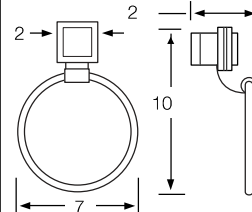

TV-Top View SV-Side View FV-Front View

82-0.1/82-0.1A/82-0.1B
Towel Bar (TV)

82-0.3
Towel Ring (FV/SV)

82-0.4
Paper Holder (TV)

82-0.5
Robe Hook (SV)

82-0.6/82-0.7
Tumbler Holder/Soap Dish (TV)

82-0.8
Glass Shelf (TV)

82-0.9
Extended Shaving Mirror (FV)

82-0.9A/B/C/D
Mirror (SV)

Cascade 86

86-0.1/0.1A/0.1B
Towel Bar (TV)

86-0.2/0.2A/0.2B
Double Towel Bar (TV/SV)

86-0.3
Towel Ring (FV/SV)

86-0.4
Paper Holder (FV/SV)

86-0.5
Robe Hook (SV)

86-0.6
Tumbler Holder (SV)

86-0.7
Soap Dish (SV)

86-0.8
Glass Shelf (TV)

86-0.9
Extended Shaving Mirror (FV)

86-0.9A/B/C/D
Mirror (SV)

86-0.12A
Wire Dish (TV)

Dania 96

96-0.1/82-0.1A/82-0.1B
Towel Bar (TV)

96-0.3
Towel Ring (FV/SV)

96-0.4
Paper Holder (TV)

96-0.5
Robe Hook (SV)

96-0.6/96-0.7
Tumbler Holder/Soap Dish (TV)

96-0.8
Glass Shelf (TV)

96-0.9
Extended Shaving Mirror (FV)

96-0.9A/B/C/D
Mirror (SV)

96-0.12A
Wire Dish (TV)