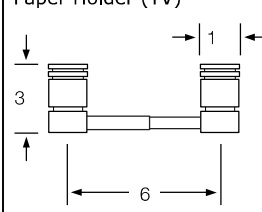

86-0.6
Tumbler Holder (SV)

86-0.7
Soap Dish (SV)

86-0.8
Glass Shelf (TV)

86-0.9
Extended Shaving Mirror (FV)

86-0.9A/B/C/D
Mirror (SV)

86-0.12A
Wire Dish (TV)

Dania 96

96-0.1/82-0.1A/82-0.1B
Towel Bar (TV)

96-0.3
Towel Ring (FV/SV)

96-0.4
Paper Holder (TV)

96-0.5
Robe Hook (SV)

96-0.6/96-0.7
Tumbler Holder/Soap Dish (TV)

96-0.8
Glass Shelf (TV)

96-0.9
Extended Shaving Mirror (FV)

96-0.9A/B/C/D
Mirror (SV)

96-0.12A
Wire Dish (TV)