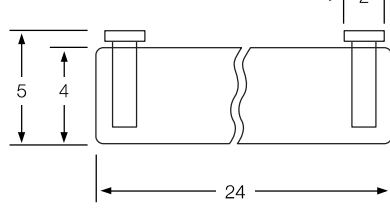

TV-Top View SV-Side View FV-Front View

82-0.1/82-0.1A/82-0.1B
Towel Bar (TV)

82-0.3
Towel Ring (FV/SV)

82-0.4
Paper Holder (TV)

82-0.5
Robe Hook (SV)

82-0.6/82-0.7
Tumbler Holder/Soap Dish (TV)

82-0.8
Glass Shelf (TV)

82-0.9
Extended Shaving Mirror (FV)

82-0.9A/B/C/D
Mirror (SV)

Cascade 86

86-0.1/0.1A/0.1B
Towel Bar (TV)

86-0.2/0.2A/0.2B
Double Towel Bar (TV/SV)

86-0.3
Towel Ring (FV/SV)

86-0.4
Paper Holder (FV/SV)

86-0.5
Robe Hook (SV)