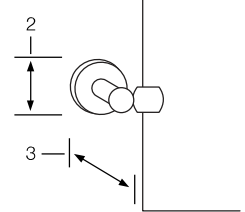

TV-Top View SV-Side View FV-Front View

82-0.1/82-0.1A/82-0.1B
Towel Bar (TV)

82-0.3
Towel Ring (FV/SV)

82-0.4
Paper Holder (TV)

82-0.5
Robe Hook (SV)

82-0.6/82-0.7
Tumbler Holder/Soap Dish (TV)

82-0.8
Glass Shelf (TV)

82-0.9
Extended Shaving Mirror (FV)

82-0.9A/B/C/D
Mirror (SV)

Cascade 86

86-0.1/0.1A/0.1B
Towel Bar (TV)

86-0.2/0.2A/0.2B
Double Towel Bar (TV/SV)

86-0.3
Towel Ring (FV/SV)

86-0.4
Paper Holder (FV/SV)

86-0.5
Robe Hook (SV)

86-0.6
Tumbler Holder (SV)

86-0.7
Soap Dish (SV)

86-0.8
Glass Shelf (TV)

86-0.9
Extended Shaving Mirror (FV)

86-0.9A/B/C/D
Mirror (SV)

86-0.12A
Wire Dish (TV)

Dania 96

96-0.1/82-0.1A/82-0.1B
Towel Bar (TV)