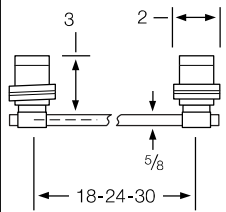

TV-Top View SV-Side View FV-Front View

82-0.1/82-0.1A/82-0.1B
Towel Bar (TV)

82-0.3
Towel Ring (FV/SV)

82-0.4
Paper Holder (TV)

82-0.5
Robe Hook (SV)

82-0.6/82-0.7
Tumbler Holder/Soap Dish (TV)

82-0.8
Glass Shelf (TV)

82-0.9
Extended Shaving Mirror (FV)

82-0.9A/B/C/D
Mirror (SV)

Cascade 86

86-0.1/0.1A/0.1B
Towel Bar (TV)

86-0.2/0.2A/0.2B
Double Towel Bar (TV/SV)

86-0.3
Towel Ring (FV/SV)

86-0.4
Paper Holder (FV/SV)

86-0.5
Robe Hook (SV)

86-0.6
Tumbler Holder (SV)

86-0.7
Soap Dish (SV)

86-0.8
Glass Shelf (TV)

86-0.9
Extended Shaving Mirror (FV)

86-0.9A/B/C/D
Mirror (SV)

86-0.12A
Wire Dish (TV)

Dania 96

96-0.1/82-0.1A/82-0.1B
Towel Bar (TV)