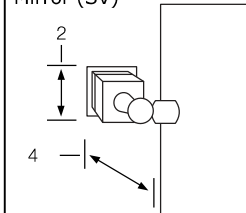

86-0.6
Tumbler Holder (SV)

86-0.7
Soap Dish (SV)

86-0.8
Glass Shelf (TV)

86-0.9
Extended Shaving Mirror (FV)

86-0.9A/B/C/D
Mirror (SV)

86-0.12A
Wire Dish (TV)

Dania 96

96-0.1/82-0.1A/82-0.1B
Towel Bar (TV)

96-0.3
Towel Ring (FV/SV)

96-0.4
Paper Holder (TV)

96-0.5
Robe Hook (SV)

96-0.6/96-0.7
Tumbler Holder/Soap Dish (TV)

96-0.8
Glass Shelf (TV)

96-0.9
Extended Shaving Mirror (FV)

96-0.9A/B/C/D
Mirror (SV)

96-0.12A
Wire Dish (TV)