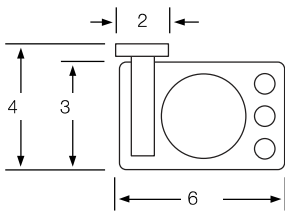

TV-Top View SV-Side View FV-Front View

82-0.1/82-0.1A/82-0.1B
Towel Bar (TV)

82-0.3
Towel Ring (FV/SV)

82-0.4
Paper Holder (TV)

82-0.5
Robe Hook (SV)

82-0.6/82-0.7
Tumbler Holder/Soap Dish (TV)

82-0.8
Glass Shelf (TV)

82-0.9
Extended Shaving Mirror (FV)

82-0.9A/B/C/D
Mirror (SV)

Cascade 86

86-0.1/0.1A/0.1B
Towel Bar (TV)

86-0.2/0.2A/0.2B
Double Towel Bar (TV/SV)

86-0.3
Towel Ring (FV/SV)

86-0.4
Paper Holder (FV/SV)

86-0.5
Robe Hook (SV)

86-0.6
Tumbler Holder (SV)

86-0.7
Soap Dish (SV)

86-0.8
Glass Shelf (TV)

86-0.9
Extended Shaving Mirror (FV)

86-0.9A/B/C/D
Mirror (SV)

86-0.12A
Wire Dish (TV)

Dania 96

96-0.1/82-0.1A/82-0.1B
Towel Bar (TV)