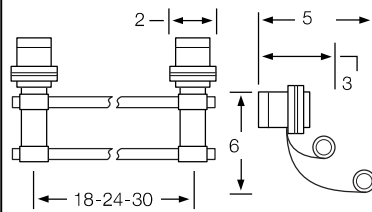

TV-Top View SV-Side View FV-Front View

82-0.1/82-0.1A/82-0.1B
Towel Bar (TV)

82-0.3
Towel Ring (FV/SV)

82-0.4
Paper Holder (TV)

82-0.5
Robe Hook (SV)

82-0.6/82-0.7
Tumbler Holder/Soap Dish (TV)

82-0.8
Glass Shelf (TV)

82-0.9
Extended Shaving Mirror (FV)

82-0.9A/B/C/D
Mirror (SV)

Cascade 86

86-0.1/0.1A/0.1B
Towel Bar (TV)

86-0.2/0.2A/0.2B
Double Towel Bar (TV/SV)

86-0.3
Towel Ring (FV/SV)

86-0.4
Paper Holder (FV/SV)

86-0.5
Robe Hook (SV)

86-0.6
Tumbler Holder (SV)

86-0.7
Soap Dish (SV)

86-0.8
Glass Shelf (TV)

86-0.9
Extended Shaving Mirror (FV)

86-0.9A/B/C/D
Mirror (SV)

86-0.12A
Wire Dish (TV)

Dania 96

96-0.1/82-0.1A/82-0.1B
Towel Bar (TV)