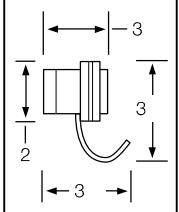

TV-Top View SV-Side View FV-Front View

82-0.1/82-0.1A/82-0.1B
Towel Bar (TV)

82-0.3
Towel Ring (FV/SV)

82-0.4
Paper Holder (TV)

82-0.5
Robe Hook (SV)

82-0.6/82-0.7
Tumbler Holder/Soap Dish (TV)

82-0.8
Glass Shelf (TV)

82-0.9
Extended Shaving Mirror (FV)

82-0.9A/B/C/D
Mirror (SV)

Cascade 86

86-0.1/0.1A/0.1B
Towel Bar (TV)

86-0.2/0.2A/0.2B
Double Towel Bar (TV/SV)

86-0.3
Towel Ring (FV/SV)

86-0.4
Paper Holder (FV/SV)

86-0.5
Robe Hook (SV)

86-0.6
Tumbler Holder (SV)

86-0.7
Soap Dish (SV)

86-0.8
Glass Shelf (TV)

86-0.9
Extended Shaving Mirror (FV)

86-0.9A/B/C/D
Mirror (SV)

86-0.12A
Wire Dish (TV)

Dania 96

96-0.1/82-0.1A/82-0.1B
Towel Bar (TV)