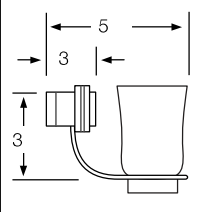

TV-Top View SV-Side View FV-Front View

82-0.1/82-0.1A/82-0.1B
Towel Bar (TV)

82-0.3
Towel Ring (FV/SV)

82-0.4
Paper Holder (TV)

82-0.5
Robe Hook (SV)

82-0.6/82-0.7
Tumbler Holder/Soap Dish (TV)

82-0.8
Glass Shelf (TV)

82-0.9
Extended Shaving Mirror (FV)

82-0.9A/B/C/D
Mirror (SV)

Cascade 86

86-0.1/0.1A/0.1B
Towel Bar (TV)

86-0.2/0.2A/0.2B
Double Towel Bar (TV/SV)

86-0.3
Towel Ring (FV/SV)

86-0.4
Paper Holder (FV/SV)

86-0.5
Robe Hook (SV)

86-0.6
Tumbler Holder (SV)

86-0.7
Soap Dish (SV)

86-0.8
Glass Shelf (TV)

86-0.9
Extended Shaving Mirror (FV)

86-0.9A/B/C/D
Mirror (SV)

86-0.12A
Wire Dish (TV)

Dania 96

96-0.1/82-0.1A/82-0.1B
Towel Bar (TV)

96-0.3
Towel Ring (FV/SV)

96-0.4
Paper Holder (TV)

96-0.5
Robe Hook (SV)

96-0.6/96-0.7
Tumbler Holder/Soap Dish (TV)

96-0.8
Glass Shelf (TV)

96-0.9
Extended Shaving Mirror (FV)

96-0.9A/B/C/D
Mirror (SV)

96-0.12A
Wire Dish (TV)