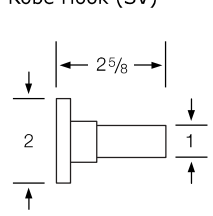

TV-Top View SV-Side View FV-Front View

82-0.1/82-0.1A/82-0.1B
Towel Bar (TV)

82-0.3
Towel Ring (FV/SV)

82-0.4
Paper Holder (TV)

82-0.5
Robe Hook (SV)

82-0.6/82-0.7
Tumbler Holder/Soap Dish (TV)

82-0.8
Glass Shelf (TV)

82-0.9
Extended Shaving Mirror (FV)

82-0.9A/B/C/D
Mirror (SV)

Cascade 86

86-0.1/0.1A/0.1B
Towel Bar (TV)

86-0.2/0.2A/0.2B
Double Towel Bar (TV/SV)

86-0.3
Towel Ring (FV/SV)

86-0.4
Paper Holder (FV/SV)

86-0.5
Robe Hook (SV)