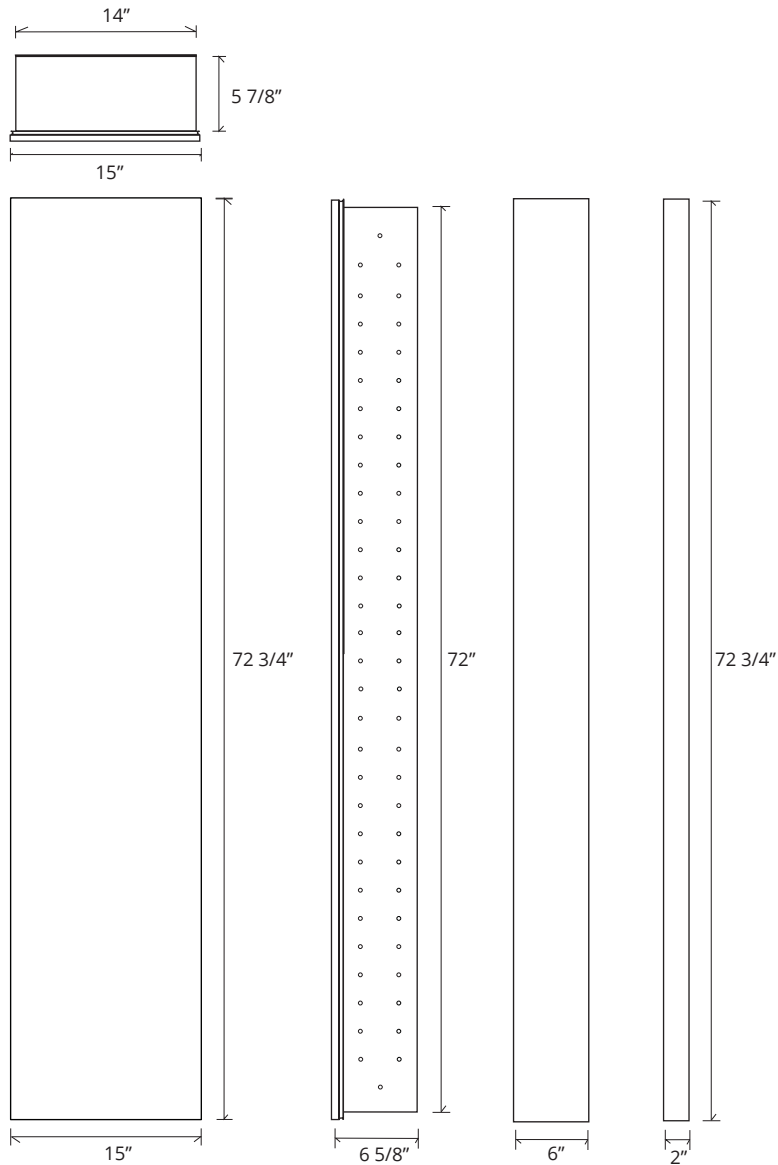

# FULL-LENGTH FRAMELESS MIRROR CABINET

## GC-1672-6-SC-FM

Side Mirror Kit - Order for Surface Mount, #SMK6-72; or Semi Recessed #SRMK2-72  
 Beveled Mirror also available (add "BM" to model code)

### SPECIFICATIONS

Roughing-in Opening	14 3/8" x 72 3/8"
Overall Dimensions	15" x 72 3/4"

GLASSCRAFTERS INC.

Handed Door is available with Left or Right Side Hinges. (add "L" or "R" to model code)

Special Order Glass Colors: