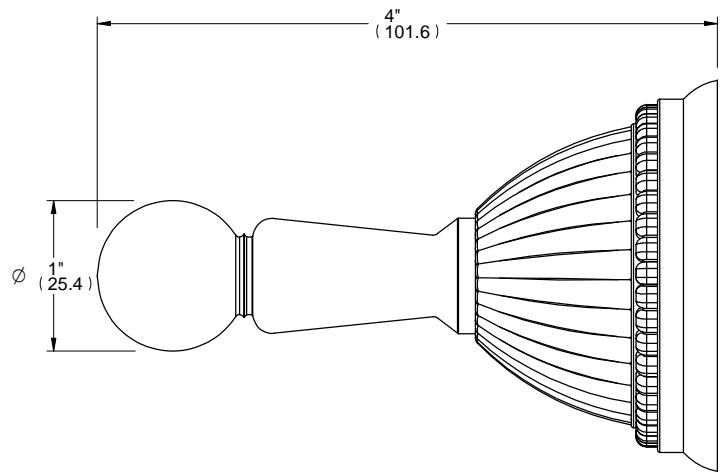

L1

ALTMANS RESERVES THE RIGHT TO MODIFY AND CHANGE SPECIFICATIONS AT ANY TIME. PLEASE VERIFY DIMENSIONS PRIOR TO INSTALLATION.

**Features**  
 Available in All Finishes  
 Brass Construction  
 Wall Mounted Accessory

**Through-Hole Specifications**

DIMENSIONS SHOWN TO NEAREST 1/16"