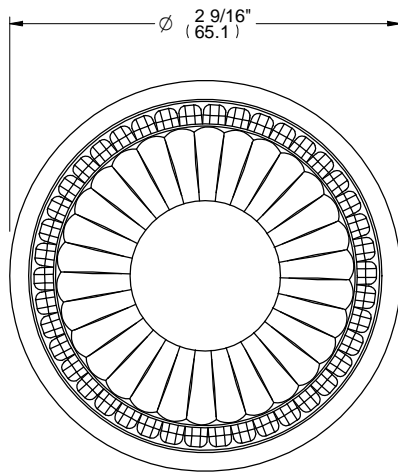

L1

ALTMANS RESERVES THE RIGHT TO MODIFY AND CHANGE SPECIFICATIONS AT ANY TIME. PLEASE VERIFY DIMENSIONS PRIOR TO INSTALLATION.

**Features**  
 Available in All Finishes  
 Brass Construction  
 Wall Mounted Accessory

**Through-Hole Specifications**

DIMENSIONS SHOWN TO NEAREST 1/16"