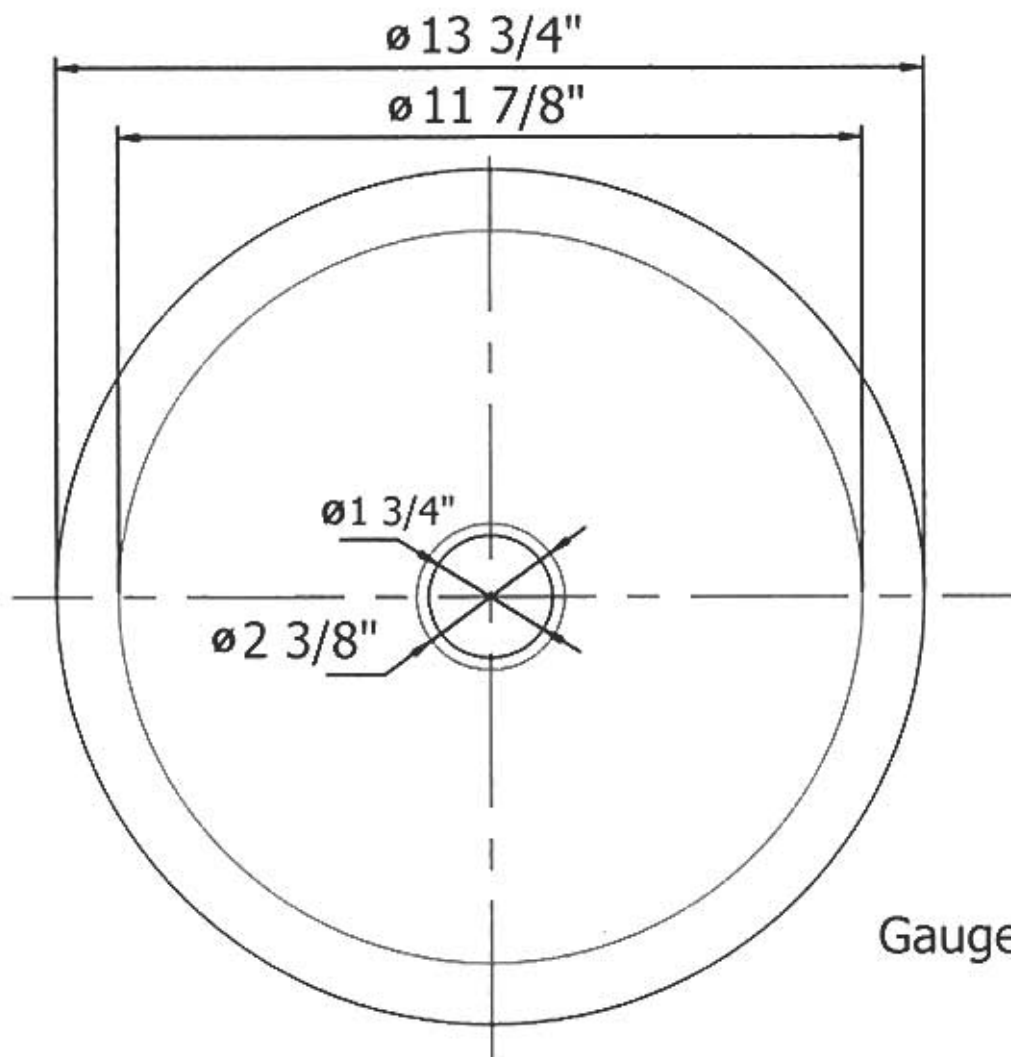

# 4302 - 'Moselle' Round Bowl

Gauge = 0.8mm