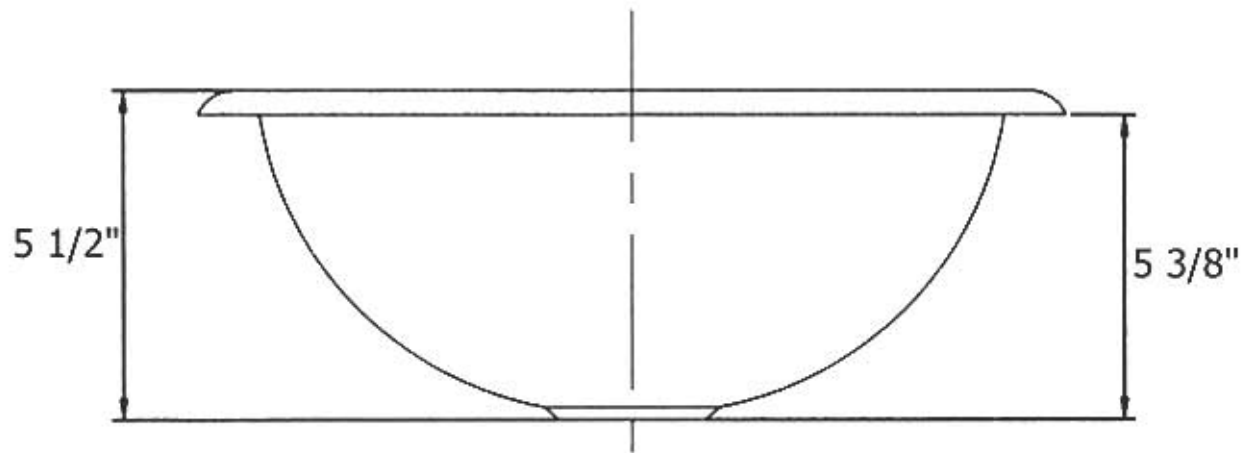

# 4302 - 'Moselle' Round Bowl

Gauge = 0.8mm