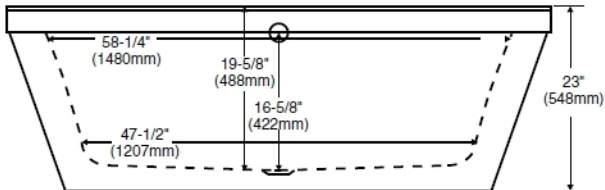

Tetsu 5-1/2' x 32"
(1676 x 813mm)
Model 60525

freestanding tubs use wall-mounted or freestanding faucets. The waste and overflow assembly is concealed between the walls of the tub, eliminating the need for a decorative exposed drain kit.

Dotted Line Represents Bathing Well

Measurements are $\pm \frac{1}{2}$ " (13mm) and are subject to change without notice.
Data herein supersedes all previous prior to publication date shown below.