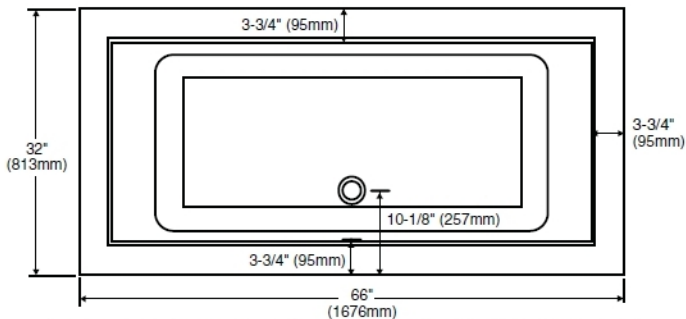

Tetsu 5-1/2' x 32"
(1676 x 813mm)
Model 60525

freestanding tubs use wall-mounted or freestanding faucets. The waste and overflow assembly is concealed between the walls of the tub, eliminating the need for a decorative exposed drain kit.

Dotted Line Represents Bathing Well

Measurements are $\pm \frac{1}{2}$ " (13mm) and are subject to change without notice.
Data herein supersedes all previous prior to publication date shown below.