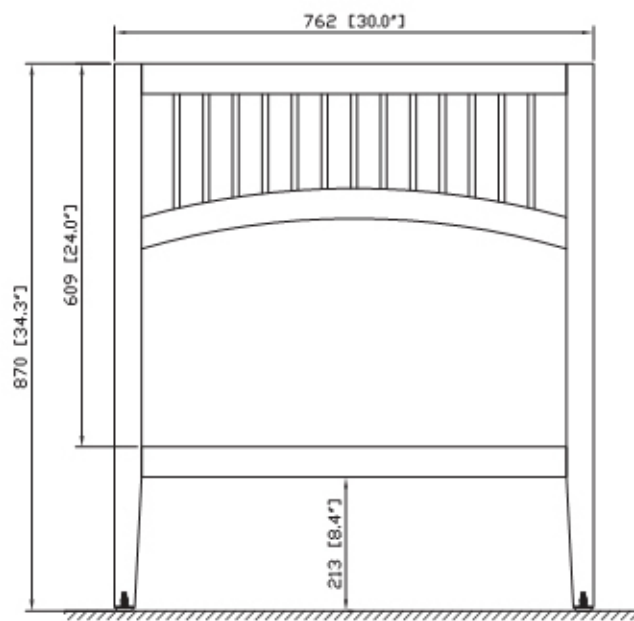

Avanity

BEVERLY-V30-WT

Features

- Solid birch frame and MDF
- Open shelf
- Adjustable height levelers
- Under counter application

Colors / Finishes

- Soft White

Nominal Dimension

- 30W x 21D x 34H (inches)

Components

Mirror	BEVERLY-M24-WT		
Vanity Top	SUT31BK	SUT31CW	SUT31GB
Sink	CUM18WT	CUM18LN	

Product Diagrams

Front

Back

Side

Top