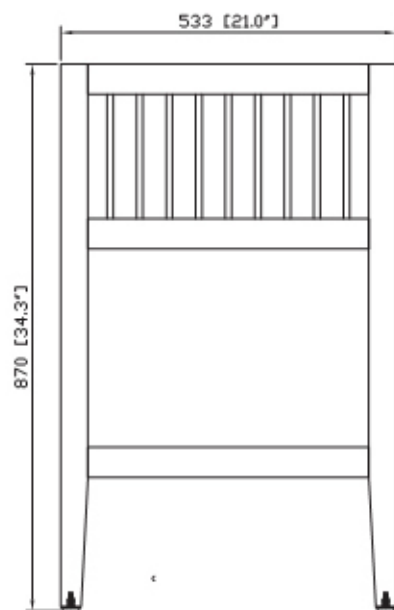

Avanity

BEVERLY-V30-WT

Features

- Solid birch frame and MDF
- Open shelf
- Adjustable height levelers
- Under counter application

Colors / Finishes

- Soft White

Nominal Dimension

- 30W x 21D x 34H (inches)

Components

Mirror	BEVERLY-M24-WT		
Vanity Top	SUT31BK	SUT31CW	SUT31GB
Sink	CUM18WT	CUM18LN	

Product Diagrams

Front

Back

Side

Top