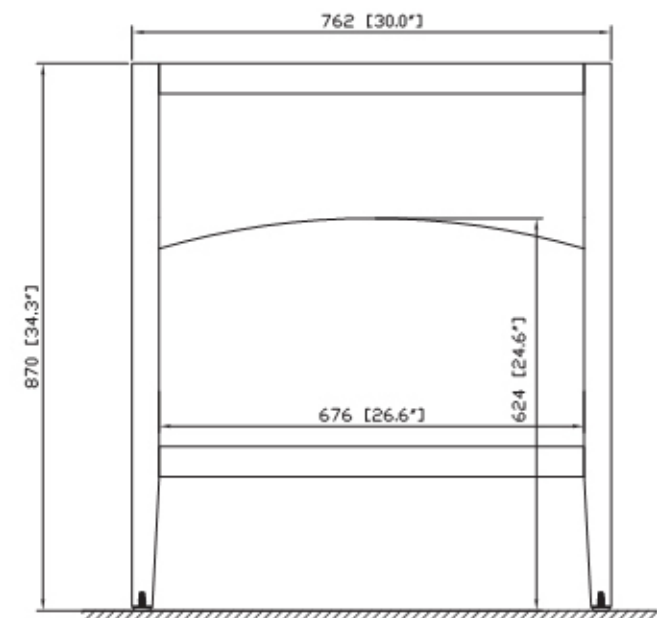

Avanity

BEVERLY-V30-WT

Features

- Solid birch frame and MDF
- Open shelf
- Adjustable height levelers
- Under counter application

Colors / Finishes

- Soft White

Nominal Dimension

- 30W x 21D x 34H (inches)

Components

Mirror	BEVERLY-M24-WT		
Vanity Top	SUT31BK	SUT31CW	SUT31GB
Sink	CUM18WT	CUM18LN	

Product Diagrams

Front

Back

Side

Top