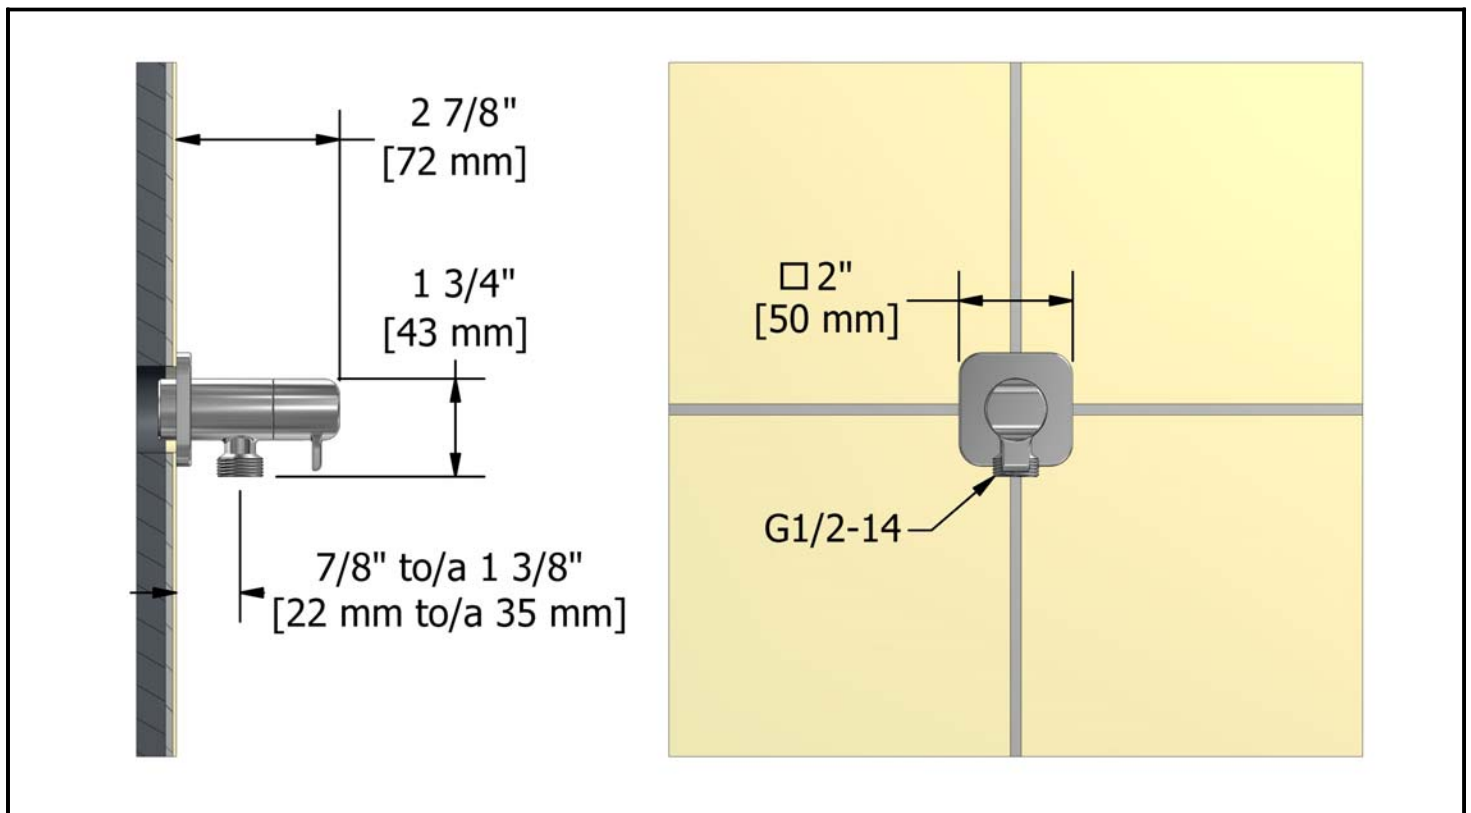

Warranty

The Riobel inc. product carries a limited LIFETIME warranty on the finish Chrome, Gold (PVD), Brushed nickel (PVD), Night brushed (PVD), Polished nickel (PVD) and all working parts and is guaranteed from the initial date of purchase against all manufacturing defects. Other finished 1 year.

Customer service

Ontario, West Canada : 888-287-5354 Quebec, Maritimes, United States : 866-473-8442