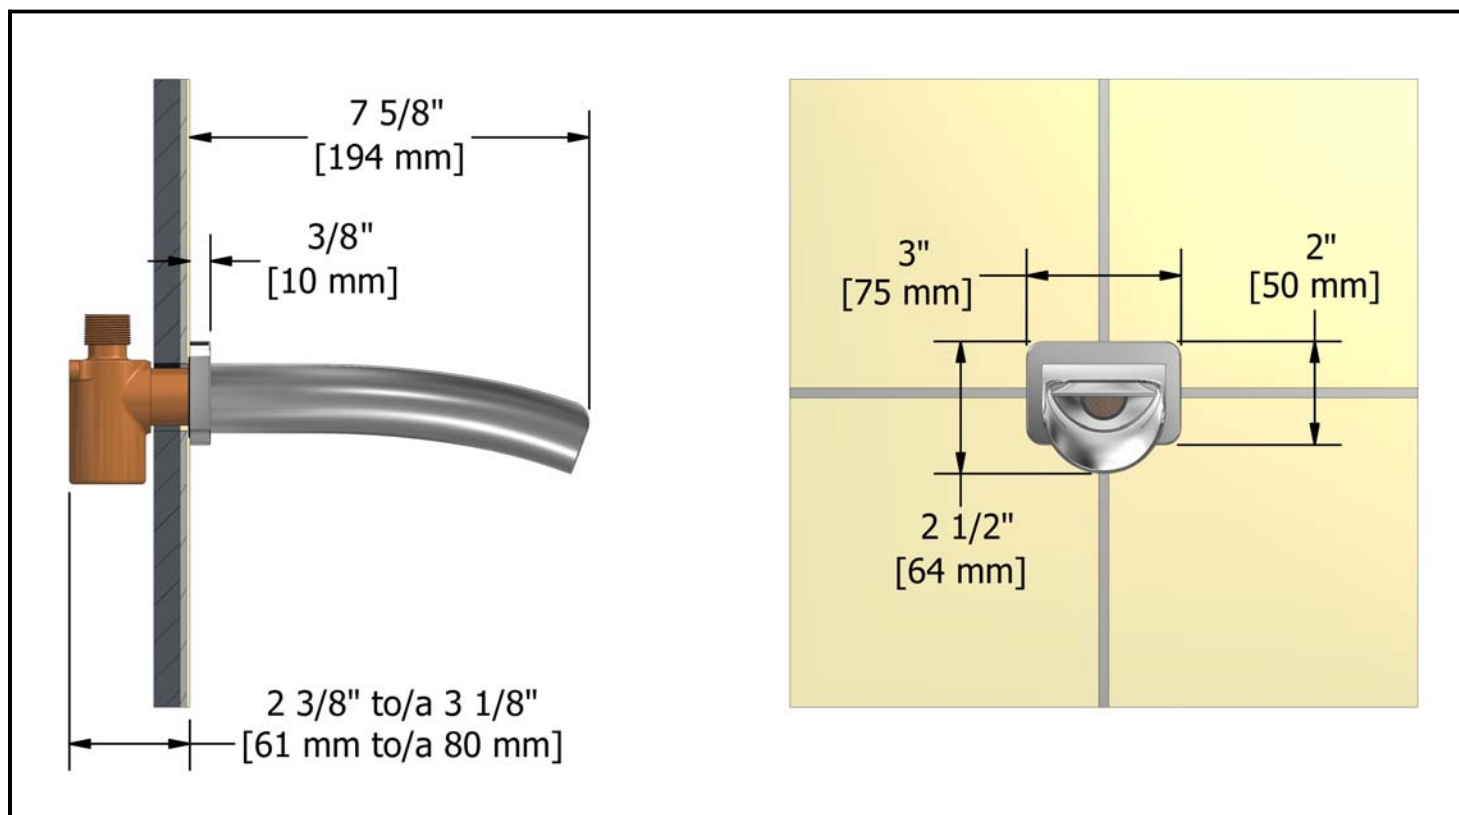

Warranty

The Riobel inc. product carries a limited LIFETIME warranty on the finish Chrome, Gold (PVD), Brushed nickel (PVD), Night brushed (PVD), Polished nickel (PVD) and all working parts and is guaranteed from the initial date of purchase against all manufacturing defects. Other finished 1 year.

Customer service

Ontario, West Canada : 888-287-5354 Quebec, Maritimes, United States : 866-473-8442