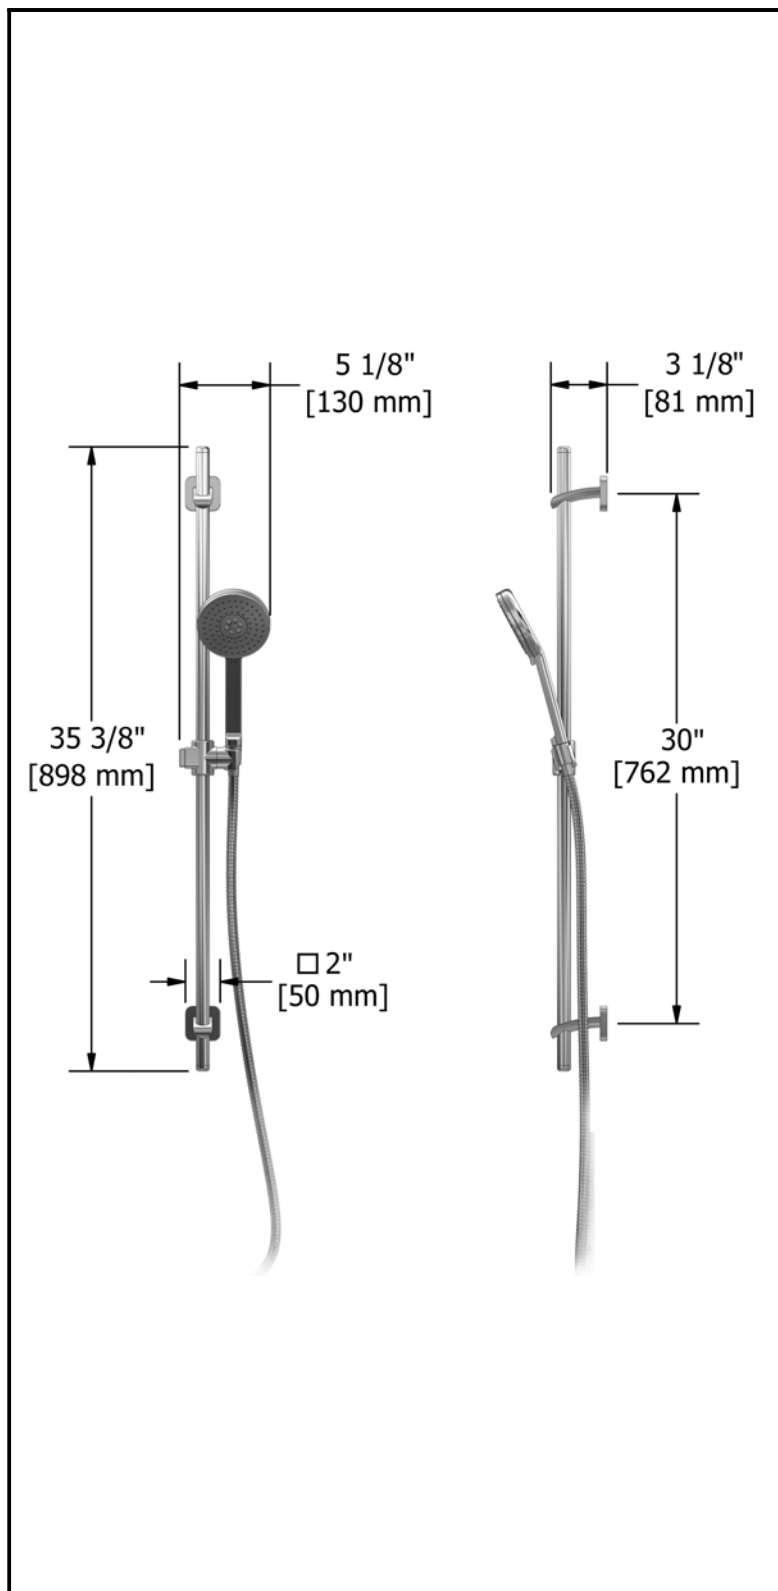

Specifications

Descriptions

- 2 jet hand shower; luxurious, massage
- 150cm (59") double interlock flexible hose
- Ø19mm (¾") slide bar

Available colors

- C : Chrome
- PN : Polished nickel (PVD)

Flows

- Max. flow 9.5 L/min, 2.5 gpm (US) 60psi

Certifications

- CSA B125.1
- ASME A112.18.1

Warranty

The Riobel inc. product carries a limited LIFETIME warranty on the finish Chrome, Gold (PVD), Brushed nickel (PVD), Night brushed (PVD), Polished nickel (PVD) and all working parts and is guaranteed from the initial date of purchase against all manufacturing defects. Other finished 1 year.

Customer service

Ontario, West Canada : 888-287-5354 Quebec, Maritimes, United States : 866-473-8442