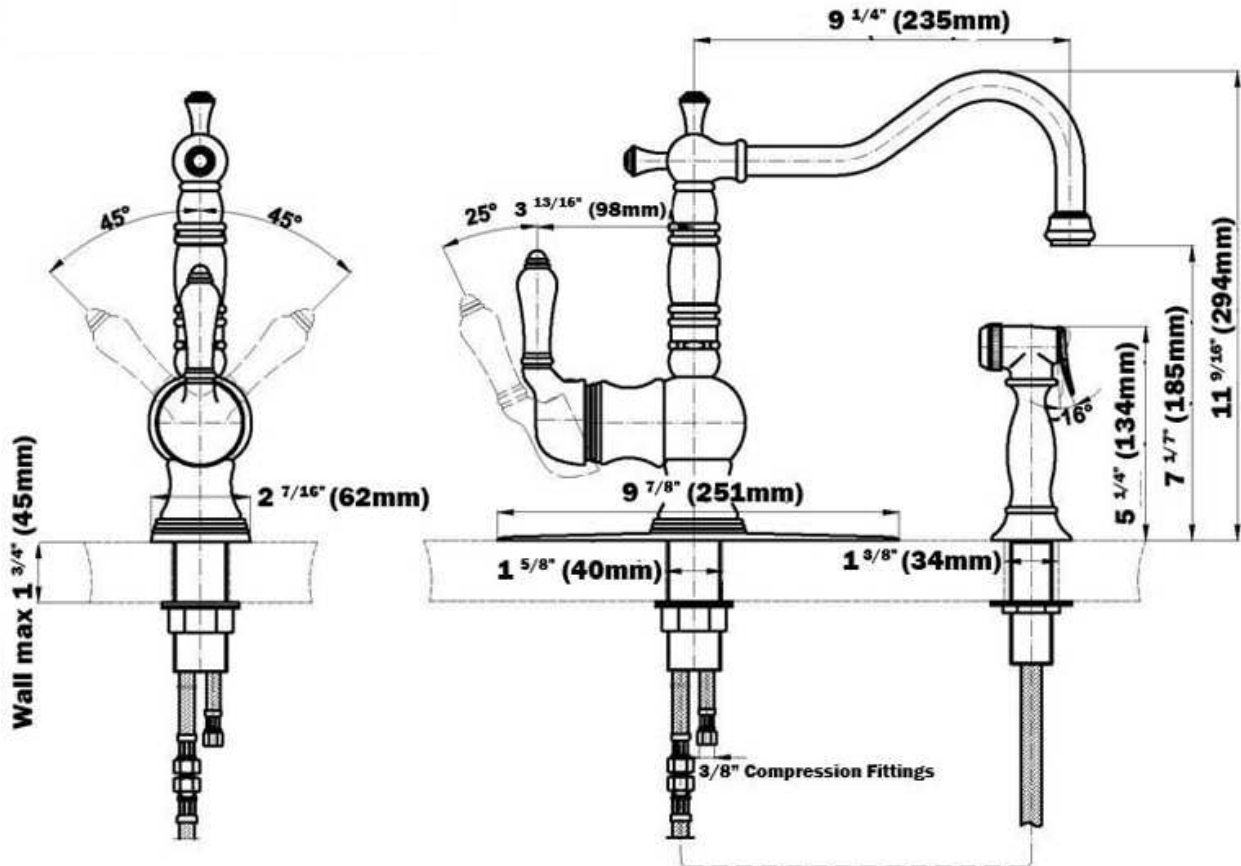

The measurements shown are for reference only. Products and specifications shown are subject to change without notice. Revised 09/2012.

www.graff-faucets.com | phone: 800-954-4723