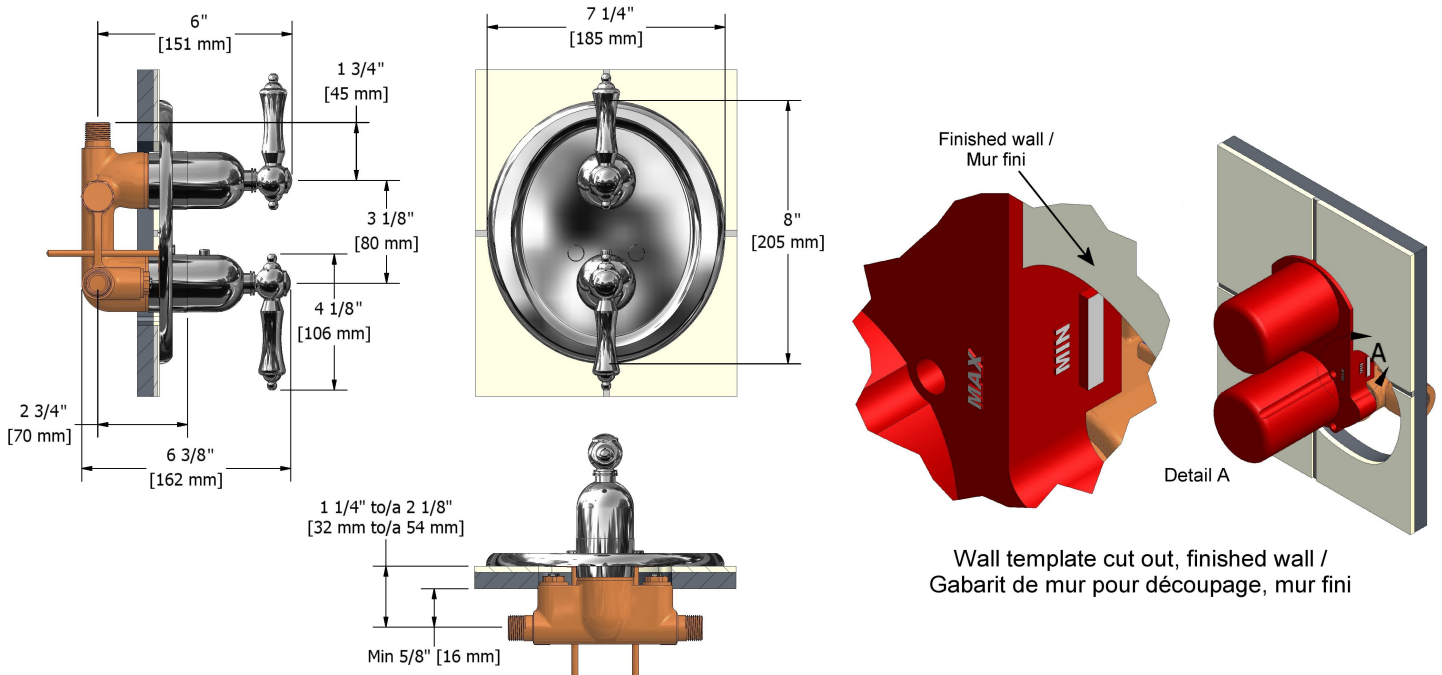

Certifications

- CSA B125.1
- ASME A112.18.1
- ASSE 1016
- CMR248 Approval