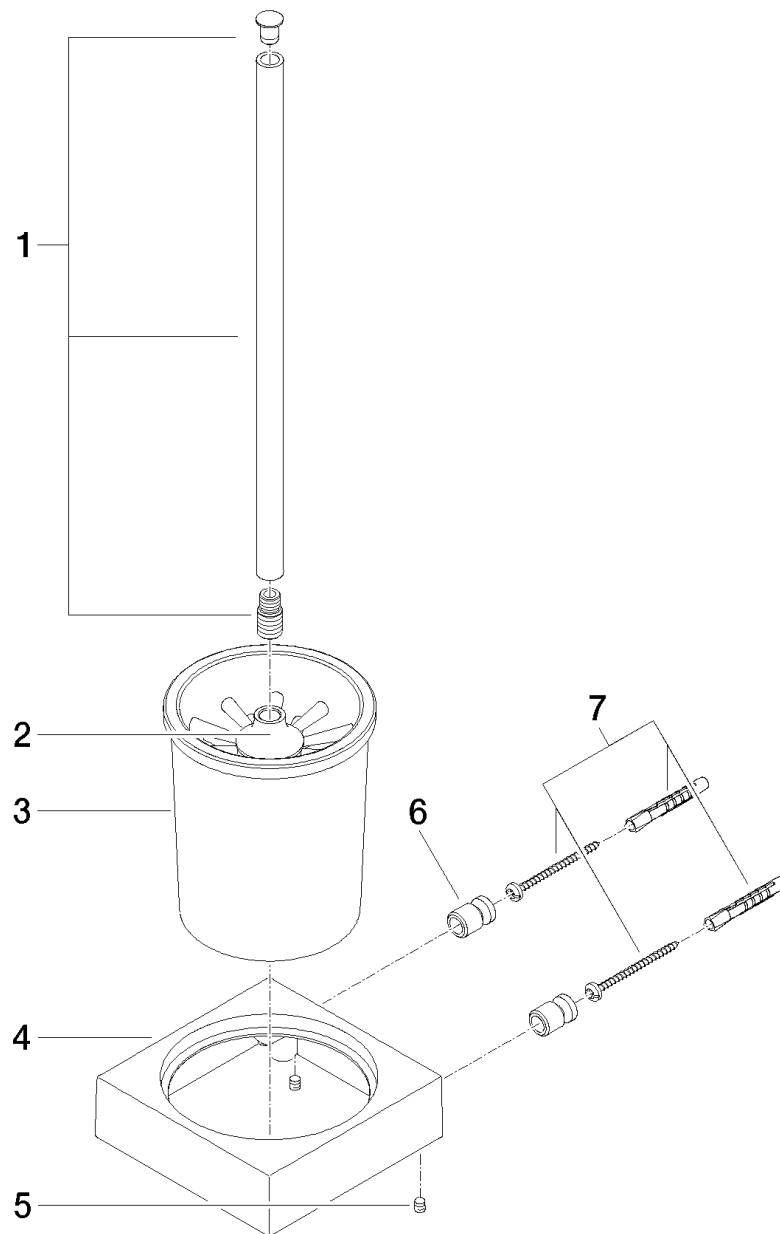

Product specifications

- Brush matte black
- Crystal brush container, frosted
- Width 4 5/8"
- Height 16 3/8"
- 4 5/8" projection

Surfaces

- | | |
|-----------------|-------------|
| • chrome | 83900780-00 |
| • matt platinum | 83900780-06 |
| • platinum | 83900780-08 |
| • Cyprum | 83900780-49 |

Exploded assembly drawing

Order quantity

No.	Article number	Name	Installation quantity
1	90209750700ff	handle	1
2	08185060090	brush	1
3	08900400882	glass	1
4	082301505ff	holder	1
5	09311100490	pin	2
6	08172072690	holder	2
7	0517208010090	accessories	1