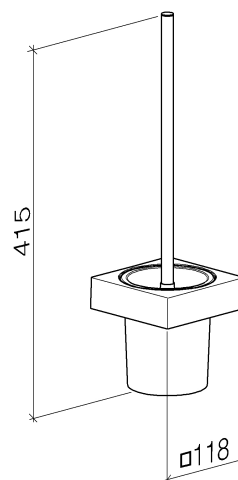

Product specifications

- Brush matte black
- Crystal brush container, frosted
- Width 4 5/8"
- Height 16 3/8"
- 4 5/8" projection

Surfaces

- | | |
|-----------------|-------------|
| • chrome | 83900780-00 |
| • matt platinum | 83900780-06 |
| • platinum | 83900780-08 |
| • Cyprum | 83900780-49 |

Exploded assembly drawing

Order quantity

No.	Article number	Name	Installation quantity
1	90209750700ff	handle	1
2	08185060090	brush	1
3	08900400882	glass	1
4	082301505ff	holder	1
5	09311100490	pin	2
6	08172072690	holder	2
7	0517208010090	accessories	1