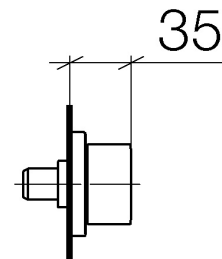

**Product specifications**

**Exposed trim parts only, rough to be ordered separately**

- Flange 2 3/8 x 2 3/8"  
[ADA]

**Surfaces**

- chrome 36310706-00
- matt platinum 36310706-06

**Accessories required**

- Rough for wall-mounted volume control – 1/2" clockwise closing; 35621970

**Exploded assembly drawing**

**Order quantity**

<b>No.</b>	<b>Article number</b>	<b>Name</b>	<b>Installation quantity</b>
1	90207005102ff	handle	1
2	09210210890	disc	1
3	0490031430090	top	1
4	09121200290	fixing cap	2
5	09160102690	ring	1
6	09184007790	sleeve	1