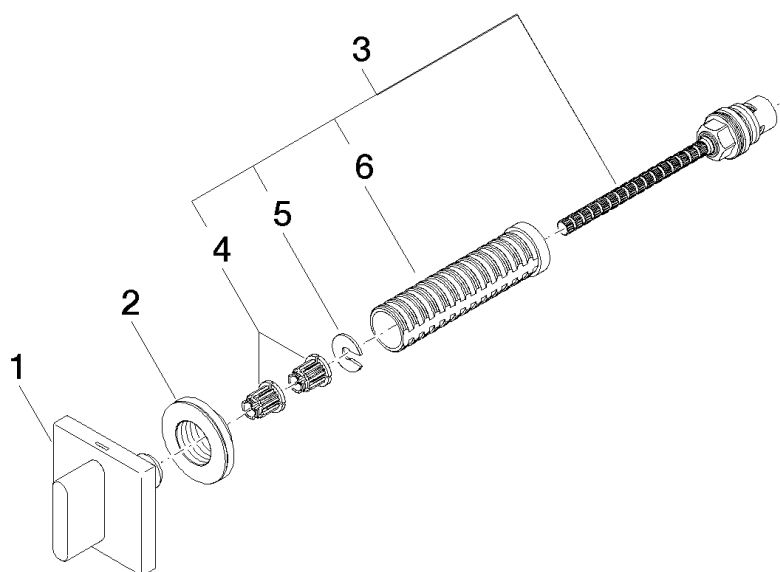

**Product specifications**

**Exposed trim parts only, rough to be ordered separately**

- Flange 2 3/8 x 2 3/8"  
[ADA]

**Surfaces**

- chrome 36310706-00
- matt platinum 36310706-06

**Accessories required**

- Rough for wall-mounted volume control – 1/2" clockwise closing; 35621970

**Exploded assembly drawing**

**Order quantity**

<b>No.</b>	<b>Article number</b>	<b>Name</b>	<b>Installation quantity</b>
1	90207005102ff	handle	1
2	09210210890	disc	1
3	0490031430090	top	1
4	09121200290	fixing cap	2
5	09160102690	ring	1
6	09184007790	sleeve	1