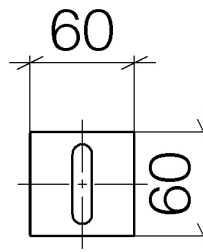

**Product specifications**

**Exposed trim parts only, rough to be ordered separately**

- Flange 2 3/8 x 2 3/8"  
[ADA]

**Surfaces**

- chrome 36310706-00
- matt platinum 36310706-06

**Accessories required**

- Rough for wall-mounted volume control – 1/2" clockwise closing; 35621970

**Exploded assembly drawing**

**Order quantity**

<b>No.</b>	<b>Article number</b>	<b>Name</b>	<b>Installation quantity</b>
1	90207005102ff	handle	1
2	09210210890	disc	1
3	0490031430090	top	1
4	09121200290	fixing cap	2
5	09160102690	ring	1
6	09184007790	sleeve	1