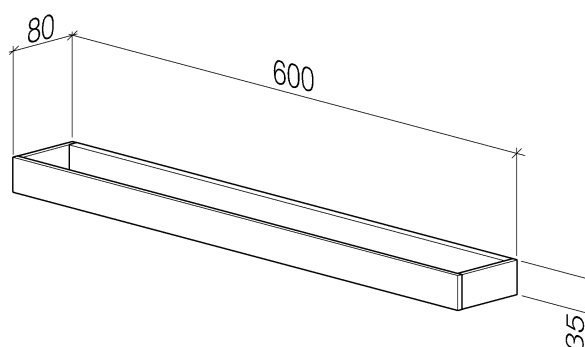

Product specifications

- Height 1 3/8"
- 3 1/8" projection

Surfaces

- | | |
|-----------------|-------------|
| • chrome | 83060780-00 |
| • matt platinum | 83060780-06 |
| • platinum | 83060780-08 |
| • Cyprum | 83060780-49 |

Exploded assembly drawing

Order quantity

No.	Article number	Name	Installation quantity
1	0517207170090	fixing set	2
2	081778554ff	holder	1
3	9031112020090	pin	2
4	09311103090	pin	2
5	09311105990	pin	2
6	09311103490	pin	2
7	081778502ff	holder	1
8	081778555ff	holder	1
9	09311108390	pin	2
10	09311108190	pin	2
11	09311120190	pin	2
12	09311120090	pin	2
13	081778553ff	holder	1