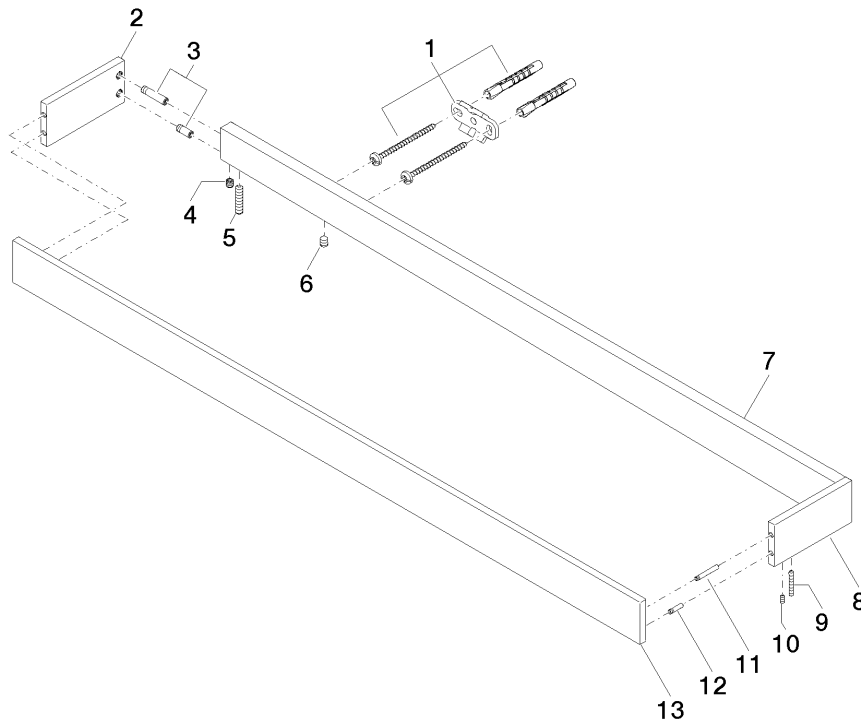

Product specifications

- Height 1 3/8"
- 3 1/8" projection

Surfaces

- | | |
|-----------------|-------------|
| • chrome | 83060780-00 |
| • matt platinum | 83060780-06 |
| • platinum | 83060780-08 |
| • Cyprum | 83060780-49 |

Exploded assembly drawing

Order quantity

No.	Article number	Name	Installation quantity
1	0517207170090	fixing set	2
2	081778554ff	holder	1
3	9031112020090	pin	2
4	09311103090	pin	2
5	09311105990	pin	2
6	09311103490	pin	2
7	081778502ff	holder	1
8	081778555ff	holder	1
9	09311108390	pin	2
10	09311108190	pin	2
11	09311120190	pin	2
12	09311120090	pin	2
13	081778553ff	holder	1