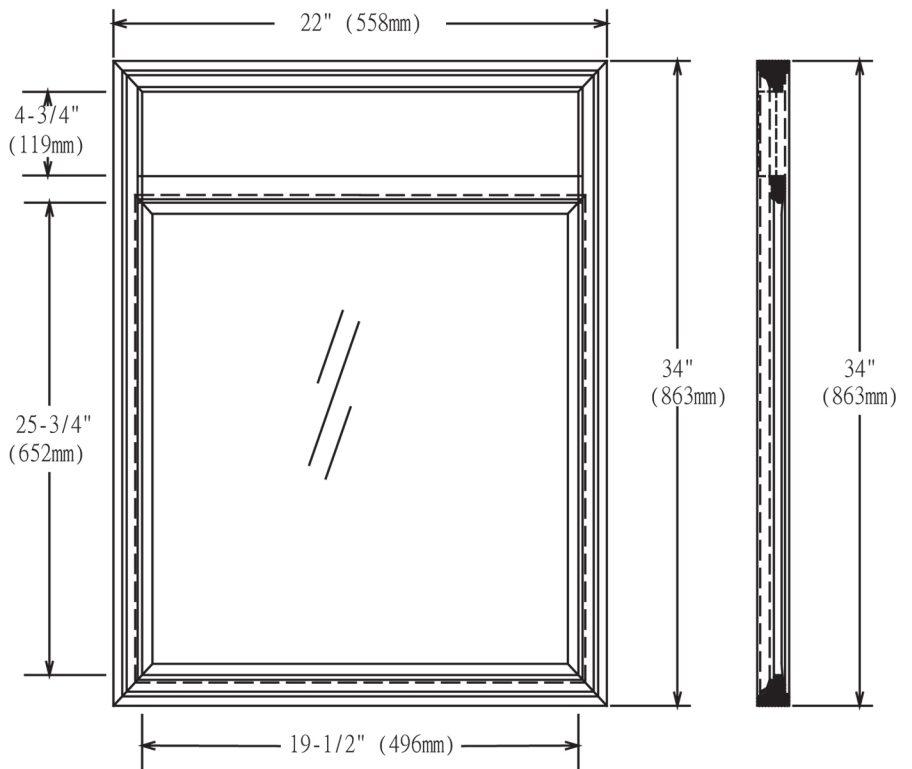

## 22" Mirror

### SPECIFICATION SHEET

**Features**

- Mirror : 5/8" Beveled edge
- Materials: Ash solids with mozambique veneers
- Mounting: Wire
- Glass: 25 3/4" x 19 1/2"

**Colors/ Finish**

152-Whiskey

Date: 2012-02-29