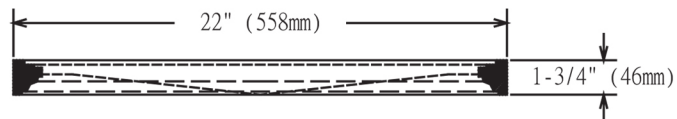

## 22" Mirror

### SPECIFICATION SHEET

**Features**

- Mirror : 5/8" Beveled edge
- Materials: Ash solids with mozambique veneers
- Mounting: Wire
- Glass: 25 3/4" x 19 1/2"

**Colors/ Finish**

152-Whiskey

Date: 2012-02-29