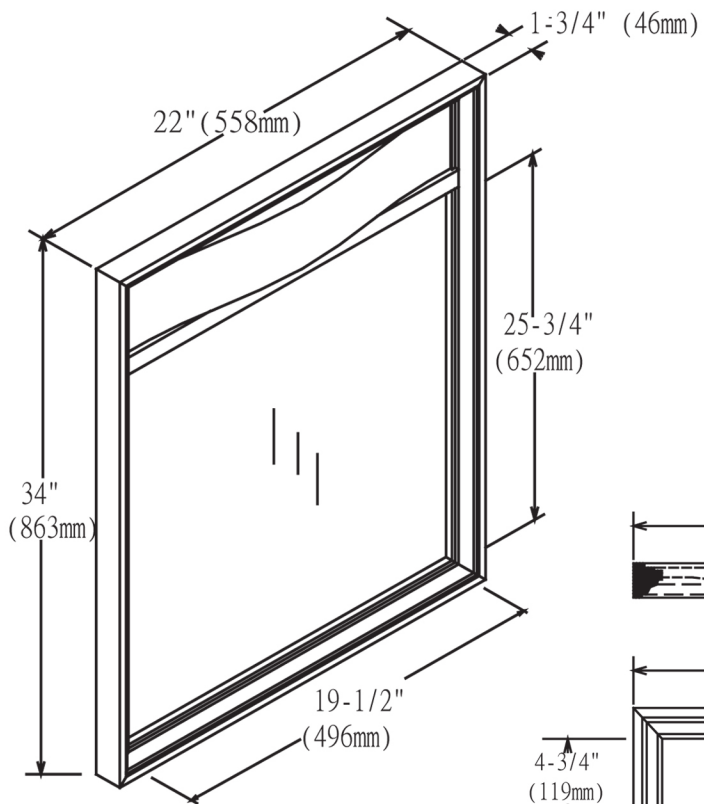

## 22" Mirror

### SPECIFICATION SHEET

**Features**

- Mirror : 5/8" Beveled edge
- Materials: Ash solids with mozambique veneers
- Mounting: Wire
- Glass: 25 3/4" x 19 1/2"

**Colors/ Finish**

152-Whiskey

Date: 2012-02-29