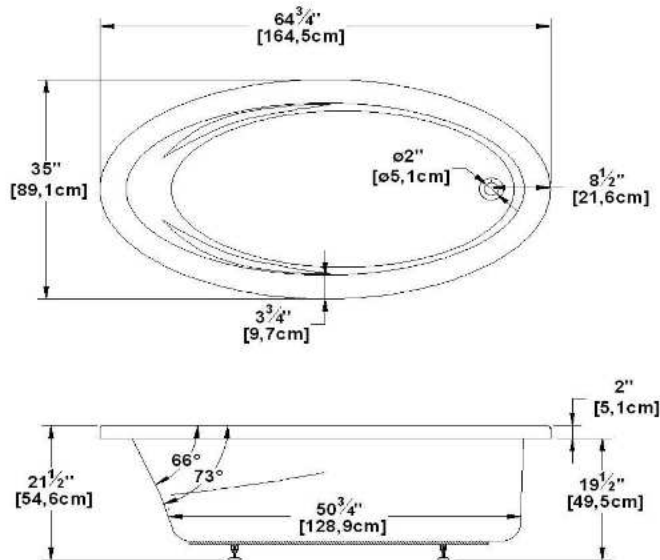

Rose 65

Product code : **RO65**

Draft revision : **20121011161650**

External dimensions : **65" x 35" x 21" [165,1 cm x 88,9 cm x 53,3 cm]**

Serie : **deck mount**

Seats : **1**

2012 catalog page : **35**

Low-profile available : **no**

Arm rests : **yes**

Low-profile available : **no**

Draft and specs

Specifications	
Capacity :	45 IMP Gal. / 58,7 US Gal. / 204,6 liters
AeroMassage™ :	39 Easy Clean™ air jets
Super AeroMassage™ :	AeroMassage™ + 12 Easy Clean™ air jets
Dynamic Turbo™ :	4 Confort Pulse jets / 4 Confort Swirl jets
Confort Air™ :	39 Easy Clean™ air jets
Characteristics :	n/a

Remarks	
*all measures have a precision of ± 1/4" (0,63cm)	
*internal dimensions taken at 4" (10cm) from bath bottom	
*capacity is measured by filling the soaker to 1-1/2" under the overflow	
*textured skirt available on all freestand products	
*shelf height is 3/4" on all "low-profile" models	