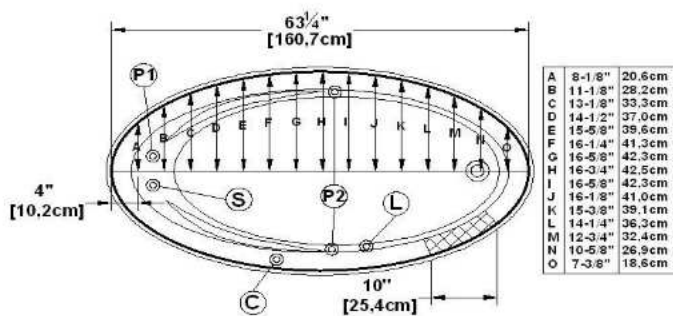

Options and installation

*accessories and decorative lines positions are approximative

Additional(s) note(s) :

Keypad not installed when ordered with remote control.

Legend					
(S)	Blower	(L)	Mood light	(C)	Keypad
(P1)	Pump	(P2)	Grab bar		
Recommended faucets drilling location*					
Deck cut-out line -----					

Available models	
Model	Availability
Soaker alone	X
Confort Air™	X
AeroMassage™	X
Super AeroMassage™	X
Dynamic Turbo™ (not available in the U.S.)	X
Dynamic Turbo™ + AeroMassage™	X
Dynamic Turbo™ + Super AeroMassage™	X

Available recommended options	
Front skirt :	
Recommended drain :	WOCO
Tiling flanges :	unavailable
Floating controller :	available

*It is possible that faucets may be installed elsewhere on the product. Verify, directly on the product, that there are no conflicting parts before drilling.

IMPORTANT NOTE : Specifications, dimensions and models are subject to change.

Visit our website <http://www.oceania-attitude.com> to access up-to-date dimensions and informations. In all cases, information on the website is the most up-to-date. Dimensions may vary slightly. To ensure proper fit, mesurements must be taken on the product directly.

Head office

591, avenue des Entreprises
Thetford Mines, Quebec
CANADA G6H 4B2

Phone numbers

No-charge : 1-877-332-4224
Fax : 1-866-460-4334

Internet

Web : <http://www.oceania-attitude.com>
Email : info@oceaniabaths.com