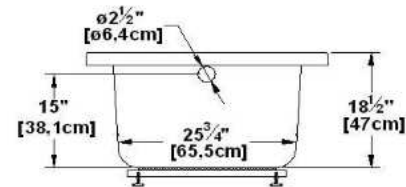

Rose 65

Product code : **RO65**

Draft revision : **20121011161650**

External dimensions : **65" x 35" x 21" [165,1 cm x 88,9 cm x 53,3 cm]**

Serie : **deck mount**

Seats : **1**

2012 catalog page : **35**

Low-profile available : **no**

Arm rests : **yes**

Low-profile available : **no**

Draft and specs

Specifications	
Capacity :	45 IMP Gal. / 58,7 US Gal. / 204,6 liters
AeroMassage™ :	39 Easy Clean™ air jets
Super AeroMassage™ :	AeroMassage™ + 12 Easy Clean™ air jets
Dynamic Turbo™ :	4 Confort Pulse jets / 4 Confort Swirl jets
Confort Air™ :	39 Easy Clean™ air jets
Characteristics :	n/a

Remarks	
*all measures have a precision of ± 1/4" (0,63cm)	
*internal dimensions taken at 4" (10cm) from bath bottom	
*capacity is measured by filling the soaker to 1-1/2" under the overflow	
*textured skirt available on all freestand products	
*shelf height is 3/4" on all "low-profile" models	