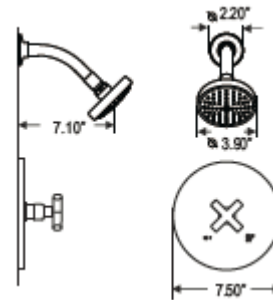

ALTMANS RESERVES THE RIGHT TO MODIFY AND CHANGE SPECIFICATIONS AT ANY TIME. PLEASE VERIFY DIMENSIONS PRIOR TO INSTALLATION

Color/Finishes

- Polished Chrome, PVD Satin Nickel Only

Features and Benefits

- Valve 0S35TPR Ordered Separately
- Includes head, arm, and flange
- Brass Construction
- H2 Handle