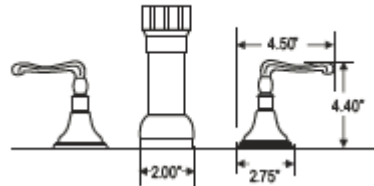

Codes and Standards

- ADA

ALTMANS RESERVES THE RIGHT TO MODIFY AND CHANGE SPECIFICATIONS AT ANY TIME. PLEASE VERIFY DIMENSIONS PRIOR TO INSTALLATION

Color/Finishes

- Polished Chrome, PVD Satin Nickel
- Refer to pricelist for other finishes.

Features and Benefits

- Brass Construction