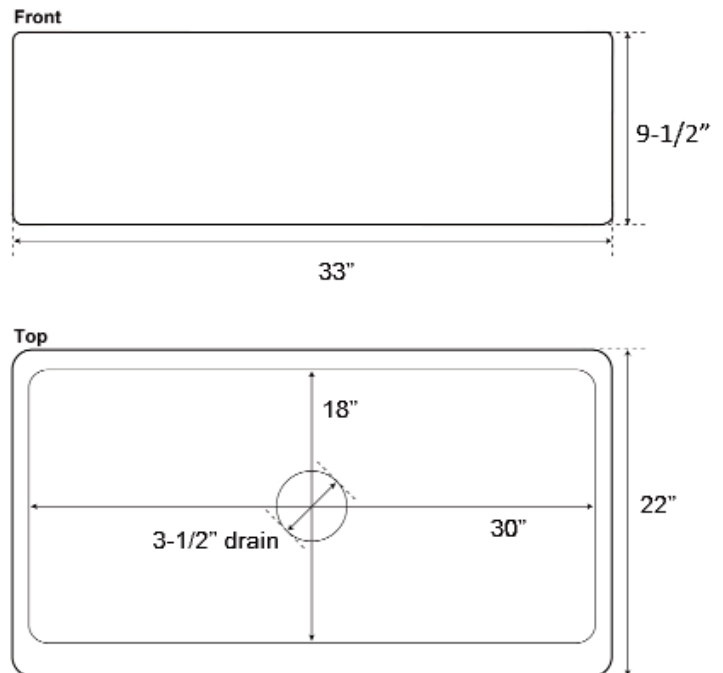

**33" BENTLEY SINGLE  
BOWL FARMER SINK**

Cat. No  
FSCSB3124-SAC

W: 33"  
D: 22"  
H: 9-1/2"

**\*Please do NOT cut hole without  
template or actual product.**

**Interior Dimensions:**

Basin Interior: 30" W x 18" D  
Basin depth: 8-3/4"

**Features:**

- ▶ Constructed of solid 16 gauge copper
- ▶ Hammered front
- ▶ Rounded interior corners easy for cleaning
- ▶ Sink bowl has no internal welds
- ▶ Sink bottom angled to drainage
- ▶ Accommodates 3-1/2" drain
- ▶ Patina applied to copper using French hot process
- ▶ Hand polished finish
- ▶ Copper is a living finish and will patina over time

**Finish:**

**SAC** Smooth Antique Copper

Dimensions of fixture are nominal and may vary within the range of tolerances established by ANSI Standard A112.19.2. Dimensions and specifications subject to change without notice.