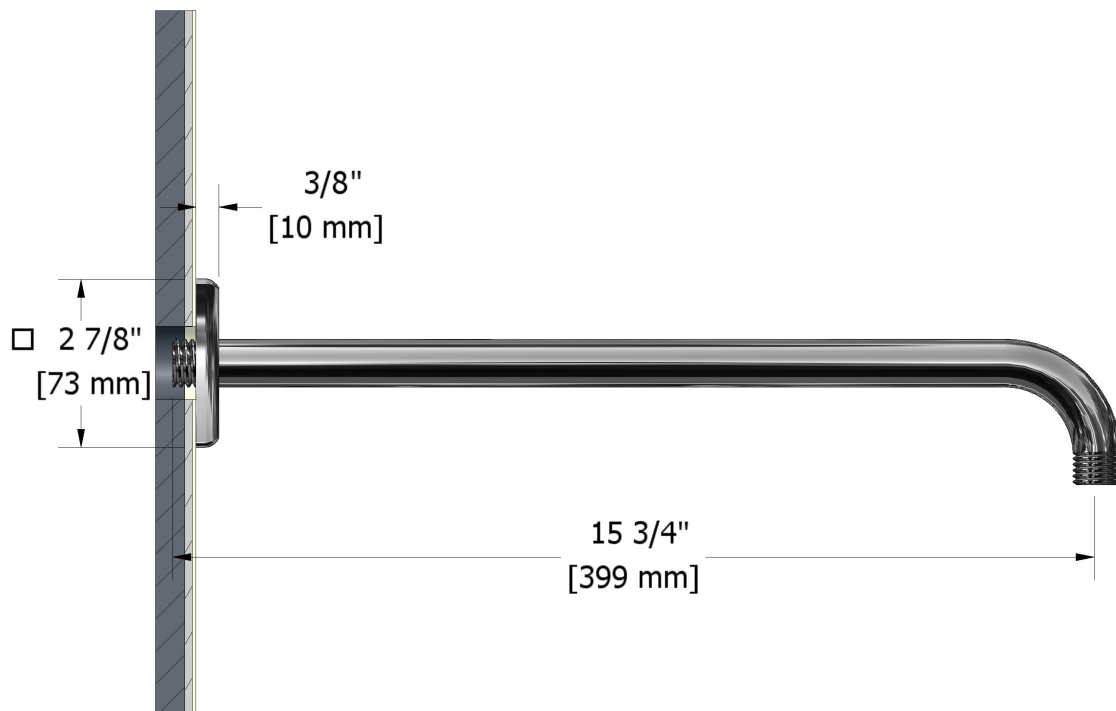

40 cm (16") shower arm
524XX

Specifications

Descriptions

- 1/2" inlet male NPT
- Eiffel flange

Available colors

- C : Chrome
- BN : Brushed nickel (PVD)
- PN : Polished nickel (PVD)

Sizes, models and finishes may differ from thoses presented.