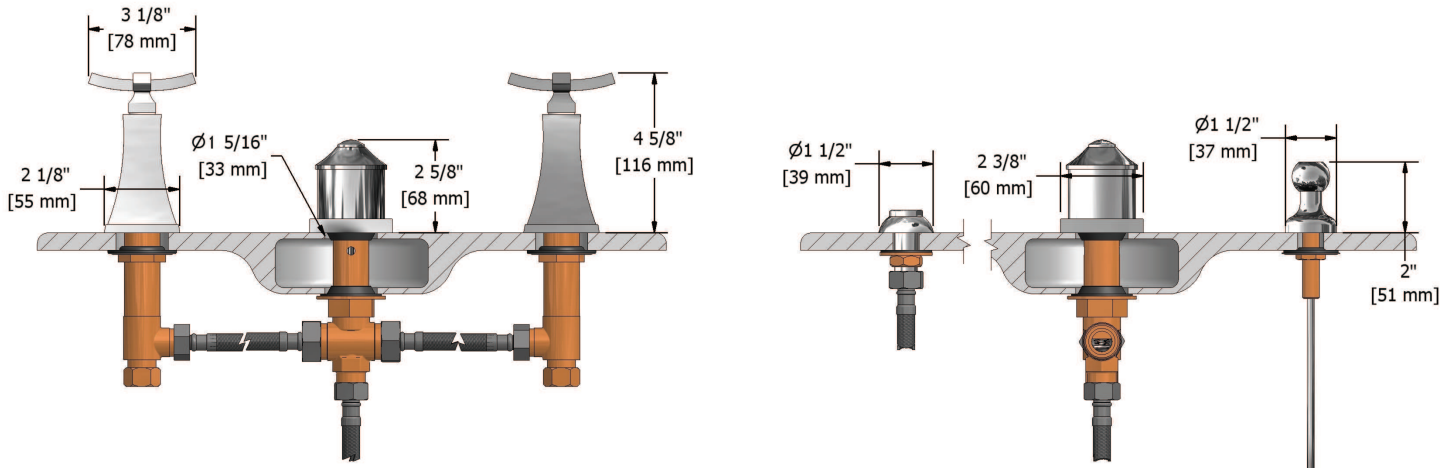

4-piece bidet faucet with integrated vaccum breaker
EF09+XX

Specifications

Descriptions

- 1/2" inlet male NPT
- Pop-up drain
- Ceramic cartridge
- Jet
- Integrated vaccum breaker

Available colors

- C : Chrome
- BN : Brushed nickel (PVD)
- PN : Polished nickel (PVD)

Cartridges

- Cold: #401-080 - Hot: #401-079

Certifications

- CSA B125.1
- ASME A112.18.1
- CMR248 Approval

Sizes, models and finishes may differ from those presented.

Warranty

The Riobel inc. product carries a limited LIFETIME warranty on the finish Chrome, Gold (PVD), Brushed nickel (PVD), Night brushed (PVD), Polished nickel (PVD) and all working parts and is guaranteed from the initial date of purchase against all manufacturing defects. Other finished 1 year.