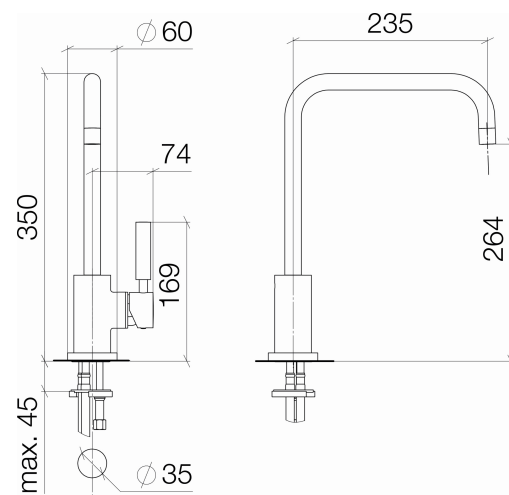

Kitchen

33810625 Single-lever mixer

Article number: 33810625

Product specifications

- **9 1/4" projection**
- Swivel spout 360°
- 1 3/8" hole diameter
- Ceramic disc cartridge
- 2x M 10 x 1 x 16 1/2" high pressure hose
- Water flow rate limited to max. 1.5 gpm
- low lead compliant

[ADA]

Surfaces

- chrome 33810625-000010
- matt platinum 33810625-060010

Exploded assembly drawing

Order quantity

No.	Article number	Name	Installation quantity
1	90282220900ff	spout	1
2	90230102803ff	aerator	1
3	09303005490	screw	1
4	9015050300090	cartridge	1
5	092404107ff	nut	1
6	90208804000ff	handle	1
7	09301103290	disc	1
8	09311101090	pin	1
9	092404048ff	nipple	1
10	11170880ff	handle	1
11	0430040640090	hose	2
12	092810055ff	rosette	1
13	09141003490	seal	1
14	0430110380090	fixing set	1
15	09311101190	pin	1