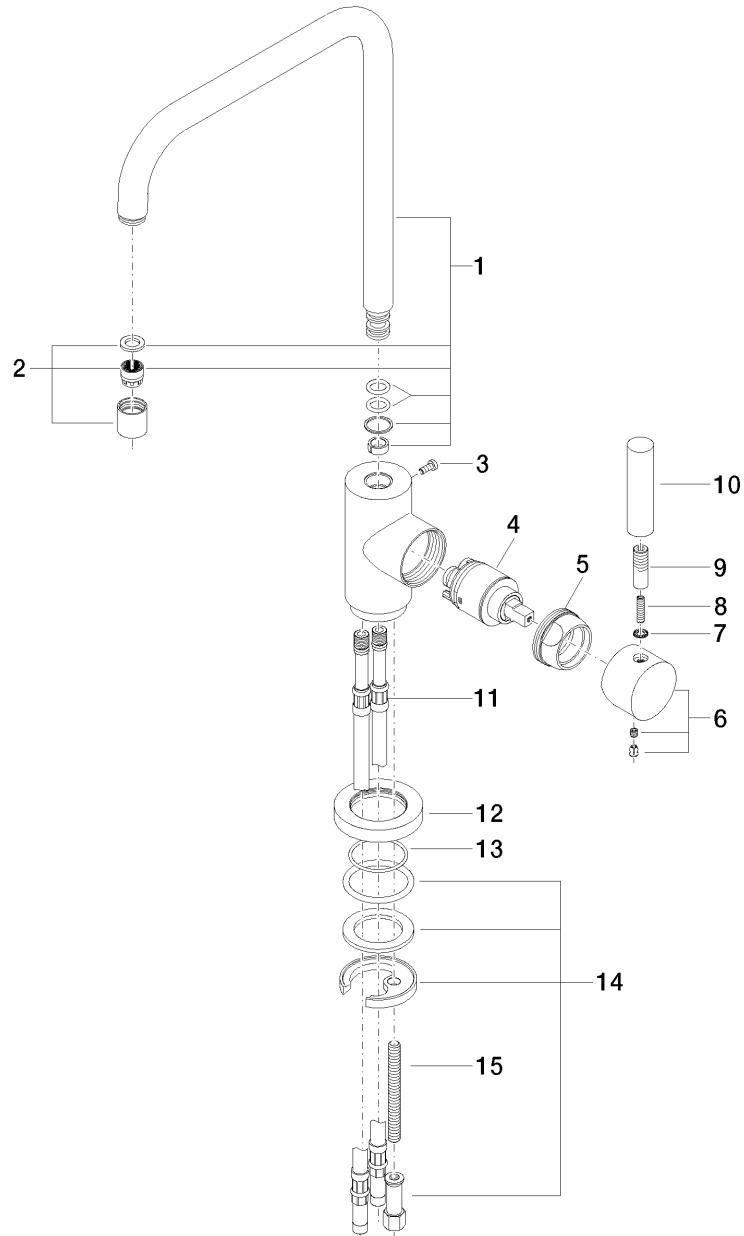

Kitchen

33810625 Single-lever mixer

Article number: 33810625

Product specifications

- **9 1/4" projection**
- Swivel spout 360°
- 1 3/8" hole diameter
- Ceramic disc cartridge
- 2x M 10 x 1 x 16 1/2" high pressure hose
- Water flow rate limited to max. 1.5 gpm
- low lead compliant

[ADA]

Surfaces

- chrome 33810625-000010
- matt platinum 33810625-060010

Exploded assembly drawing

Order quantity

No.	Article number	Name	Installation quantity
1	90282220900ff	spout	1
2	90230102803ff	aerator	1
3	09303005490	screw	1
4	9015050300090	cartridge	1
5	092404107ff	nut	1
6	90208804000ff	handle	1
7	09301103290	disc	1
8	09311101090	pin	1
9	092404048ff	nipple	1
10	11170880ff	handle	1
11	0430040640090	hose	2
12	092810055ff	rosette	1
13	09141003490	seal	1
14	0430110380090	fixing set	1
15	09311101190	pin	1