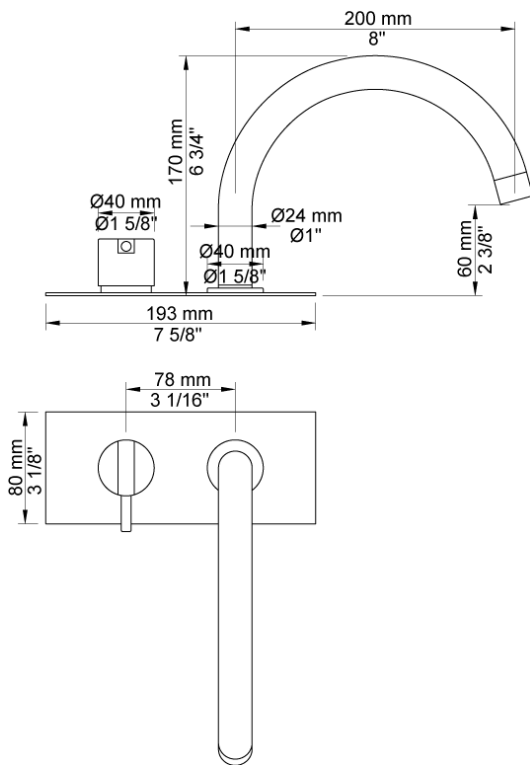

Date:

Client:

Project:

VOLA product: BK7

BK7

One-handle mixer with swivel spout for bath filling.
 Complete with adjustable bracket and water collection box.
 BK7 UP = Plumbed part, fixing bracket and water collection box.
 BK7 AP = Trim parts.

Flow

	Bar:	1,0	2,0	3,0	4,0	5,0
090E	(l/min)	11,6	16,3	20,0	23,1	25,8

Available in colours

- Color 02, Grey
- Color 04, Light blue
- Color 05, Orange
- Color 06, Light green
- Color 08, Yellow
- Color 09, Dark grey
- Color 12, Mocca
- Color 14, Bright red
- Color 15, Dark blue
- Color 16, Polished chrome
- Color 17, Gloss black
- Color 18, White
- Color 19, Natural brass
- Color 20, Brushed chrome
- Color 21, Carmine red
- Color 25, Pink
- Color 27, Matt black
- Color 40, Brushed stainless steel