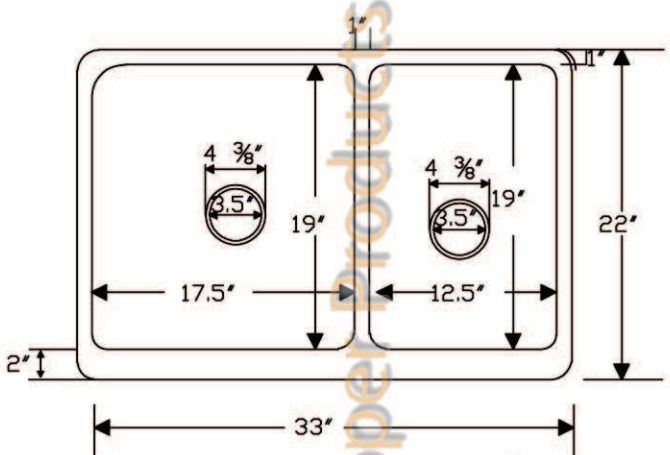

ITEM # KA60DB33229 33" KITCHEN APRON 60/40 DOUBLE BOWL SINK

CODE/STANDARD COMPLIANCE
* IAPMO/cUPC LISTED

OUTER DIMENSIONS: 33"X22"X9"
INNER DIMENSIONS: L:17.5"X19"X9" R:12.5"X19"X9"
DRAIN SIZE: 3.5" STANDARD
MATERIAL GAUGE: 14

IMPORTANT: THIS PRODUCT IS HAND CRAFTED AND SMALL VARIANCES MAY OCCUR. DIMENSIONS MAY VARY UP TO 1/4". DO NOT MAKE ANY INSTALLATION CUTS UNTIL YOU RECEIVE YOUR SINK.