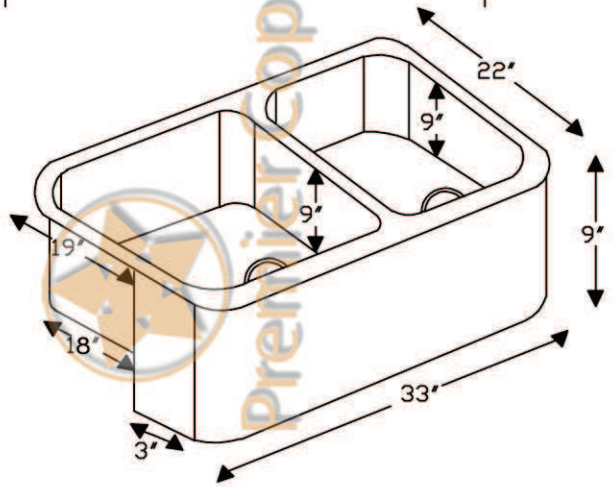

ITEM # KA60DB33229 33" KITCHEN APRON 60/40 DOUBLE BOWL SINK

CODE/STANDARD COMPLIANCE
* IAPMO/cUPC LISTED

OUTER DIMENSIONS: 33"X22"X9"
INNER DIMENSIONS: L:17.5"X19"X9" R:12.5"X19"X9"
DRAIN SIZE: 3.5" STANDARD
MATERIAL GAUGE: 14

IMPORTANT: THIS PRODUCT IS HAND CRAFTED AND SMALL VARIANCES MAY OCCUR. DIMENSIONS MAY VARY UP TO 1/4". DO NOT MAKE ANY INSTALLATION CUTS UNTIL YOU RECEIVE YOUR SINK.