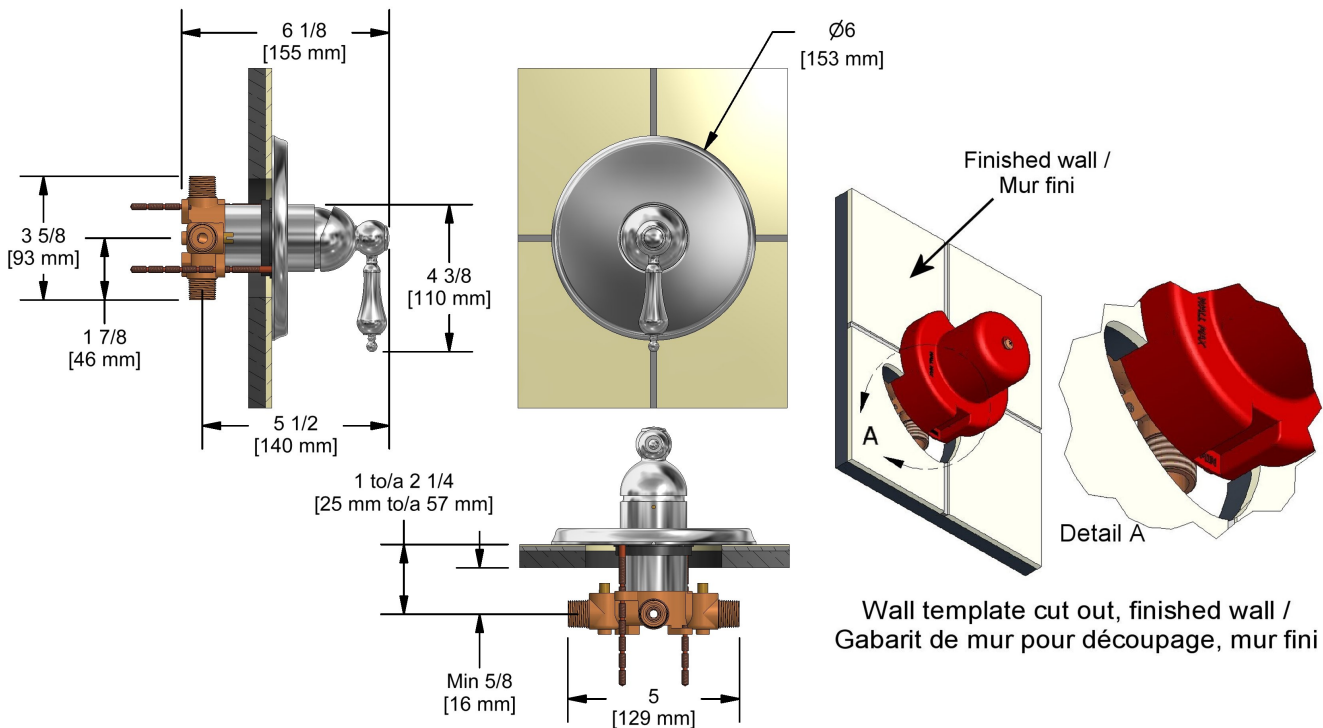

Certifications

- CSA B125.1
- ASME A112.18.1
- ASSE 1016