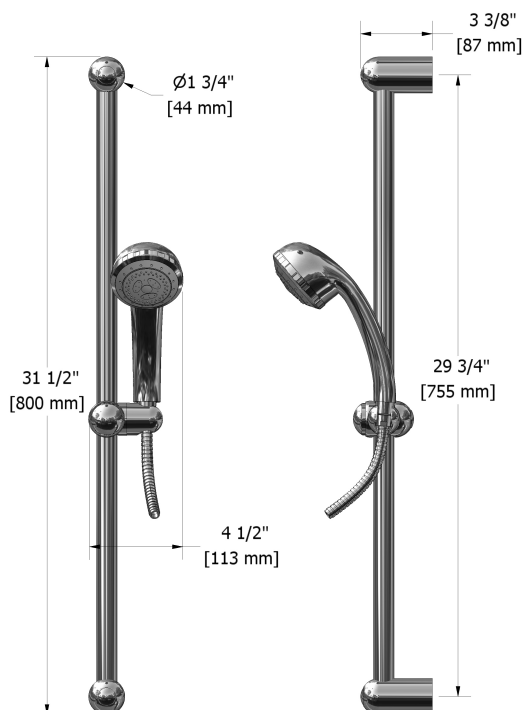

Sizes, models and finishes may differ from thoses presented.

Warranty

The Riobel inc. product carries a limited LIFETIME warranty on the finish Chrome, Gold (PVD), Brushed nickel (PVD), Night brushed (PVD), Polished nickel (PVD) and all working parts and is guaranteed from the initial date of purchase against all manufacturing defects. Other finished 1 year.

Customer Service

Ontario, West Canada : 888-287-5354 Quebec, Maritimes, United States : 866-473-8442

2014.05.05