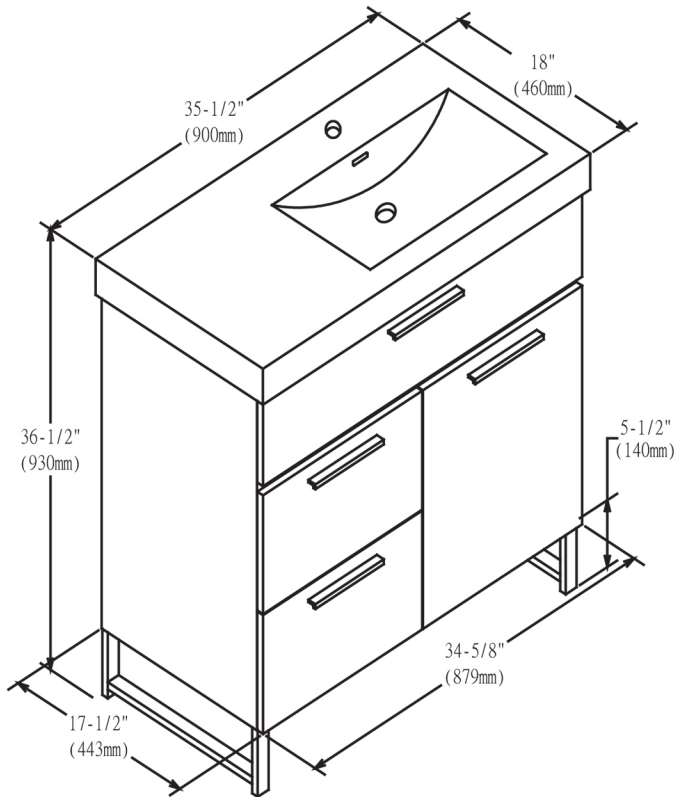

176-V36R

36" Vanity & Sink

Please see S-17636R for sink dimension

SPECIFICATION SHEET

Features

- Materials: Poplar solids with Teak engineered wood veneers
- Hinges: Fully concealed, soft closing
- Doors: 1 (Hinge right)
- Glides: Soft closing
- Drawers: 3
- Drawer Boxes: 1/2" solid pine, four sided English dovetail
- Hardware (finish): Polished chrome
- Hardware drill: 6-1/4"
- Back panel: Fully covered
- Side Panels: 5/8" MDF with Teak engineered wood veneers
- Includes: Sink (1) + Metal feet (2) with polished chrome