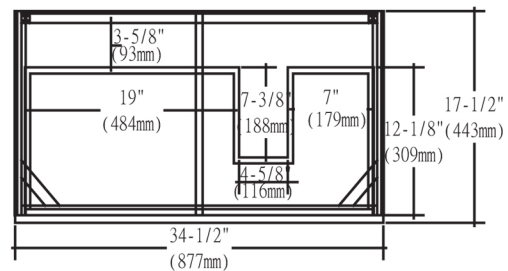

Colors/ Finish:

176-Ash Blonde