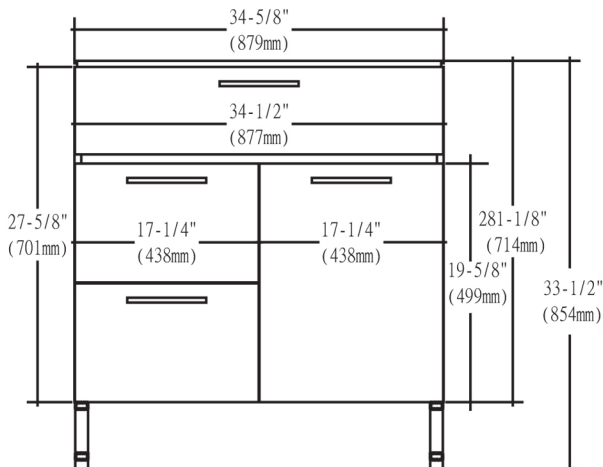

176-V36R

36" Vanity & Sink

Please see S-17636R for sink dimension

SPECIFICATION SHEET

Features

- Materials: Poplar solids with Teak engineered wood veneers
- Hinges: Fully concealed, soft closing
- Doors: 1 (Hinge right)
- Glides: Soft closing
- Drawers: 3
- Drawer Boxes: 1/2" solid pine, four sided English dovetail
- Hardware (finish): Polished chrome
- Hardware drill: 6-1/4"
- Back panel: Fully covered
- Side Panels: 5/8" MDF with Teak engineered wood veneers
- Includes: Sink (1) + Metal feet (2) with polished chrome