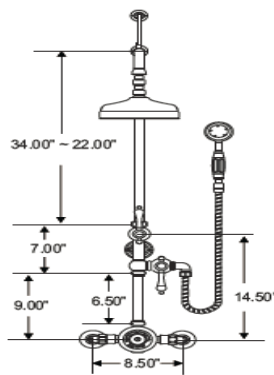

**Exposed ¾" Thermostatic Arched  
Shower with Wall Mount Personal Hand Held  
Shower, Complete with 8" Shower Rose  
NO62A/6908L40**

**Features:**

- Water Inlet ½ Copper Compression