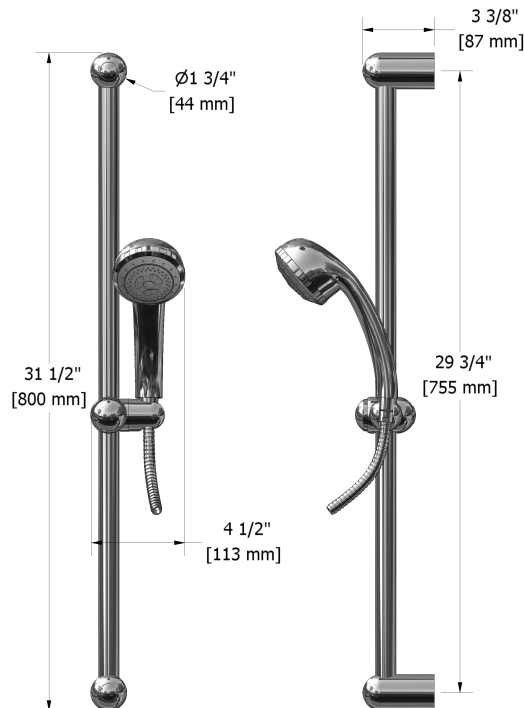

Type P (pressure balance) shower
GN54XX

Specifications

Composition

- GN51C - Type P (pressure balance) complete valve
- 6006C - Hand shower rail
- 747C - Elbow supply

Available colors

- C : Chrome
- CW : Chrome/White
- BN : Brushed nickel (PVD)
- PN : Polished nickel (PVD)

Customer Service

Ontario, West Canada : 888-287-5354 Quebec, Maritimes, United States : 866-473-8442

Hand shower rail
6006XX

Specifications

Descriptions

- 150 cm (59") double interlock flexible hose, swivel and integrated vacuum breaker
- Ø25 mm (1") slide bar
- Scale-free
- 06, 3-jet hand shower

Available colors

- C : Chrome
- BN : Brushed nickel (PVD)
- PN : Polished nickel (PVD)

Available flows

- 9.5 L/min, 2.5 gpm (US) 60psi
- 5.69 L/min, 1.5 gpm (US) 60psi (**6006XX-15**)

Certifications

- CSA B125.1
- ASME A112.18.1
- CMR248 Approval

Customer Service

Ontario, West Canada : 888-287-5354 Quebec, Maritimes, United States : 866-473-8442

Elbow supply
747XX

Specifications

Descriptions

- 1/2" inlet female NPT
- 1/2" outlet male
- Adjustable depth