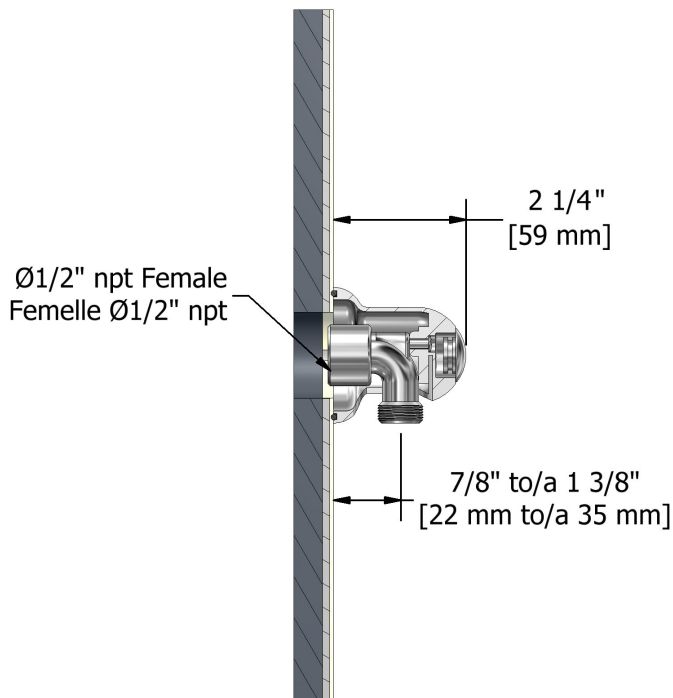

Sizes, models and finishes may differ from thoses presented.

Warranty

The Riobel inc. product carries a limited LIFETIME warranty on the finish Chrome, Gold (PVD), Brushed nickel (PVD), Night brushed (PVD), Polished nickel (PVD) and all working parts and is guaranteed from the initial date of purchase against all manufacturing defects. Other finished 1 year.

Customer Service

Ontario, West Canada : 888-287-5354 Quebec, Maritimes, United States : 866-473-8442

2014.05.01