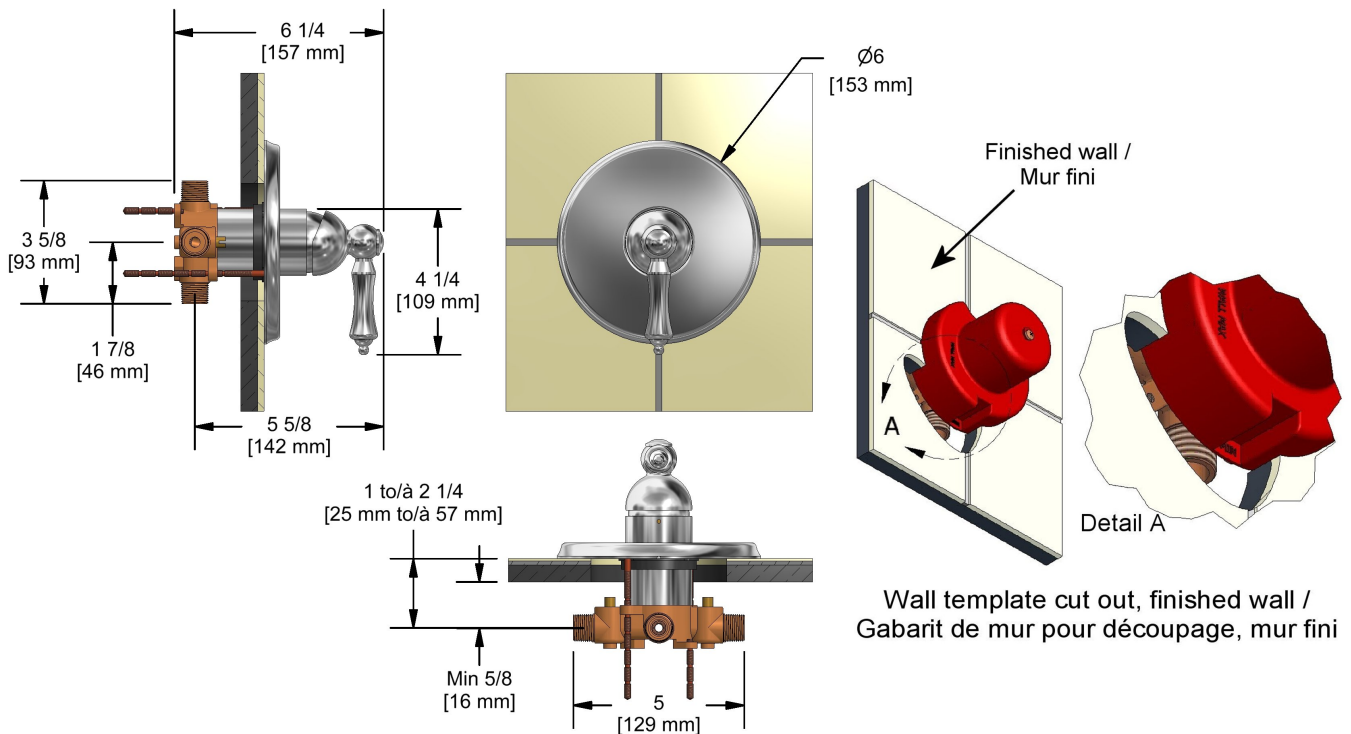

Type P (pressure balance) shower
GN54XX

Specifications

Composition

- GN51C - Type P (pressure balance) complete valve
- 6006C - Hand shower rail
- 747C - Elbow supply

Available colors

- C : Chrome
- CW : Chrome/White
- BN : Brushed nickel (PVD)
- PN : Polished nickel (PVD)

Customer Service

Ontario, West Canada : 888-287-5354 Quebec, Maritimes, United States : 866-473-8442

Type P (pressure balance) complete valve
GN51XX

Specifications

Descriptions

- 1/2" inlet male NPT or sweat
- Service stops
- Ceramic cartridge and balancing spool with check valves
- Double action: flow and temperature control
- 1/2" outlet male NPT or sweat

Available colors

- C : Chrome
- CW : Chrome/White
- BN : Brushed nickel (PVD)
- PN : Polished nickel (PVD)

Available flows

- 22 L/min, 5.8 gpm (US) 60psi

Cartridges

- 401-016 - 405-010

Certifications

- CSA B125.1
- ASME A112.18.1
- ASSE 1016

Customer Service

Ontario, West Canada : 888-287-5354 Quebec, Maritimes, United States : 866-473-8442

Hand shower rail
6006XX

Specifications

Descriptions

- 150 cm (59") double interlock flexible hose, swivel and integrated vacuum breaker
- Ø25 mm (1") slide bar
- Scale-free
- 06, 3-jet hand shower