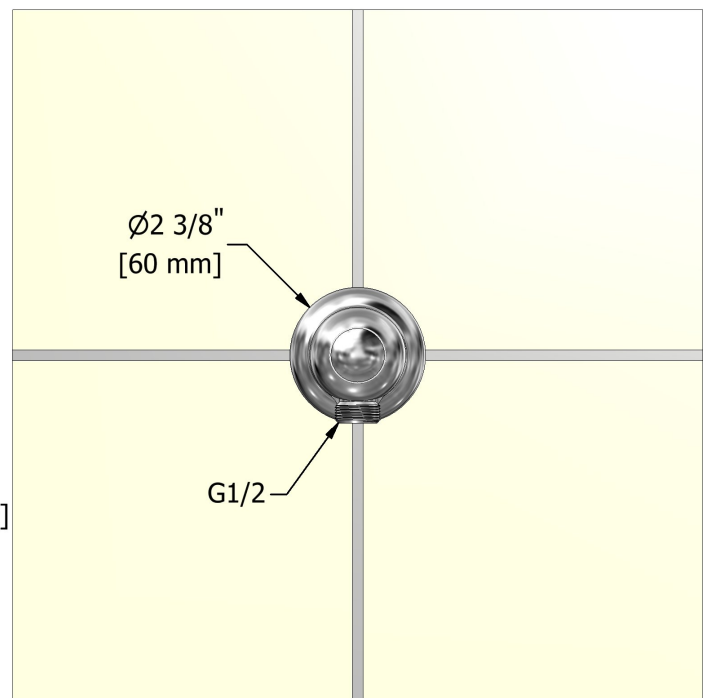

Sizes, models and finishes may differ from thoses presented.

Warranty

The Riobel inc. product carries a limited LIFETIME warranty on the finish Chrome, Gold (PVD), Brushed nickel (PVD), Night brushed (PVD), Polished nickel (PVD) and all working parts and is guaranteed from the initial date of purchase against all manufacturing defects. Other finished 1 year.

Customer Service

Ontario, West Canada : 888-287-5354 Quebec, Maritimes, United States : 866-473-8442

2014.05.01