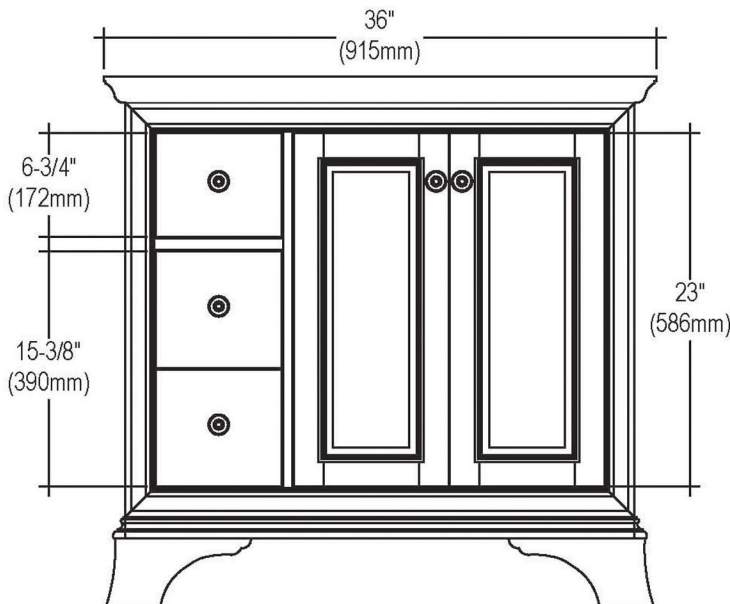

159-V36L

36" Vanity Drawer-left

SPECIFICATION SHEET

Features

- Materials: Poplar solids with Ash Burl/Cherry veneers
- Doors: 2
- Hinges: Fully concealed, soft closing
- Drawers: 2
- Drawer Boxes: 1/2" solid pine, four-sided English dovetail
- Hardware: Brushed Nickel (8" c-c drill)
- Back panel: Fully covered
- Side panels: 5/8" PB with Ash Burl/Cherry Veneers