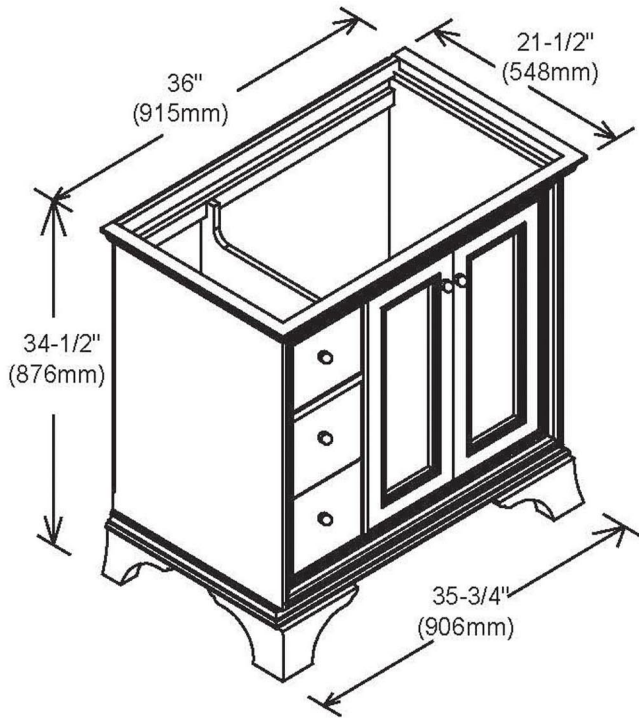

159-V36L

36" Vanity Drawer-left

SPECIFICATION SHEET

Features

- Materials: Poplar solids with Ash Burl/Cherry veneers
- Doors: 2
- Hinges: Fully concealed, soft closing
- Drawers: 2
- Drawer Boxes: 1/2" solid pine, four-sided English dovetail
- Hardware: Brushed Nickel (8" c-c drill)
- Back panel: Fully covered
- Side panels: 5/8" PB with Ash Burl/Cherry Veneers