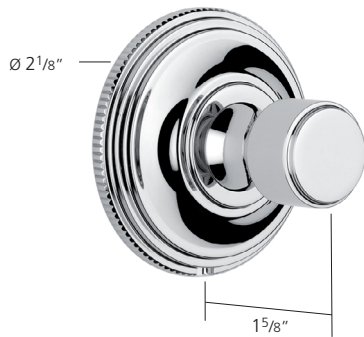

N6632
Robe hook

Finishes: Chrome
Polished nickel
Satin nickel
Antique gold

UK and Worldwide Customer Service Team:
+44 (0)121 766 4200
www.samuel-heath.co.uk

USA Customer Service Team:
www.samuel-heath.com