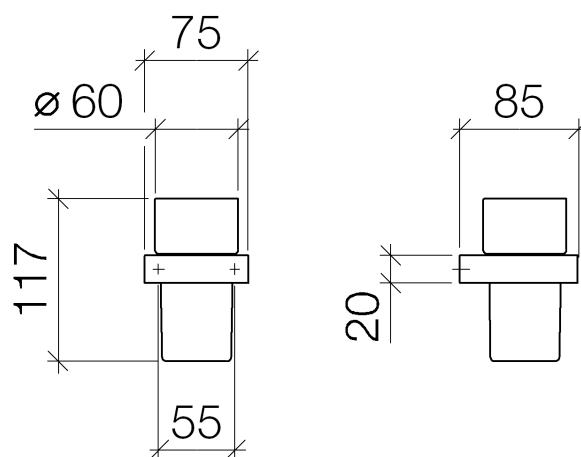

Product specifications

- Crystal glass
- Width 3"
- Height 4 5/8"
- 3 3/8" projection

Surfaces

- | | |
|-----------------|-------------|
| • chrome | 83400710-00 |
| • chrome | 83400710-00 |
| • matt platinum | 83400710-06 |
| • matt platinum | 83400710-06 |

Exploded assembly drawing

Order quantity

No.	Article number	Name	Installation quantity
1	08900000884	glass	1
2	08281050091	ring	1
3	081771559ff	holder	1
4	09311105690	pin	2
5	0517208010090	accessories	1
6	08172072690	holder	2