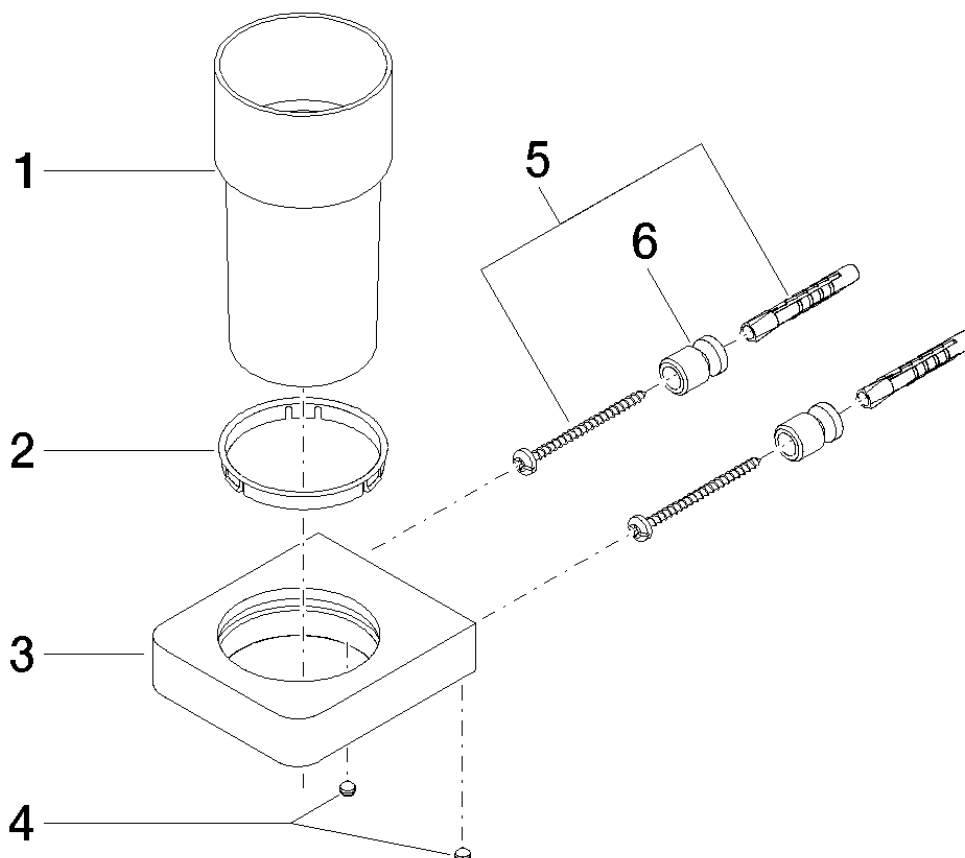

Product specifications

- Crystal glass
- Width 3"
- Height 4 5/8"
- 3 3/8" projection

Surfaces

- | | |
|-----------------|-------------|
| • chrome | 83400710-00 |
| • chrome | 83400710-00 |
| • matt platinum | 83400710-06 |
| • matt platinum | 83400710-06 |

Exploded assembly drawing

Order quantity

No.	Article number	Name	Installation quantity
1	08900000884	glass	1
2	08281050091	ring	1
3	081771559ff	holder	1
4	09311105690	pin	2
5	0517208010090	accessories	1
6	08172072690	holder	2