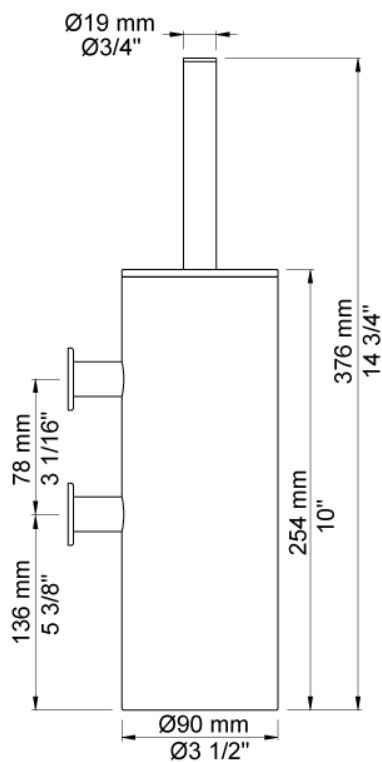

Date:

Client:

Project:

VOLA product: T33

T33

Toilet brush holder for wall mounting.

Available in colours

- Color 02, Grey
- Color 04, Light blue
- Color 05, Orange
- Color 06, Light green
- Color 08, Yellow
- Color 09, Dark grey
- Color 12, Mocca
- Color 14, Bright red
- Color 15, Dark blue
- Color 16, Polished chrome
- Color 17, Gloss black
- Color 18, White
- Color 19, Natural brass
- Color 20, Brushed chrome
- Color 21, Carmine red
- Color 25, Pink
- Color 27, Matt black
- Color 40, Brushed stainless steel