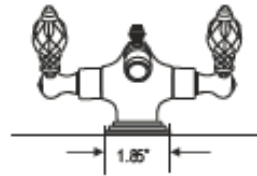

ALTMANS RESERVES THE RIGHT TO
MODIFY AND CHANGE SPECIFICATIONS
AT ANY TIME. PLEASE VERIFY DIMEN-
SIONS PRIOR TO INSTALLATION

Color/Finishes

- Polished Chrome, PVD Satin Nickel
- Refer to pricelist for other finishes.

Features and Benefits

- Brass Construction
- Outlet to Counter 8"