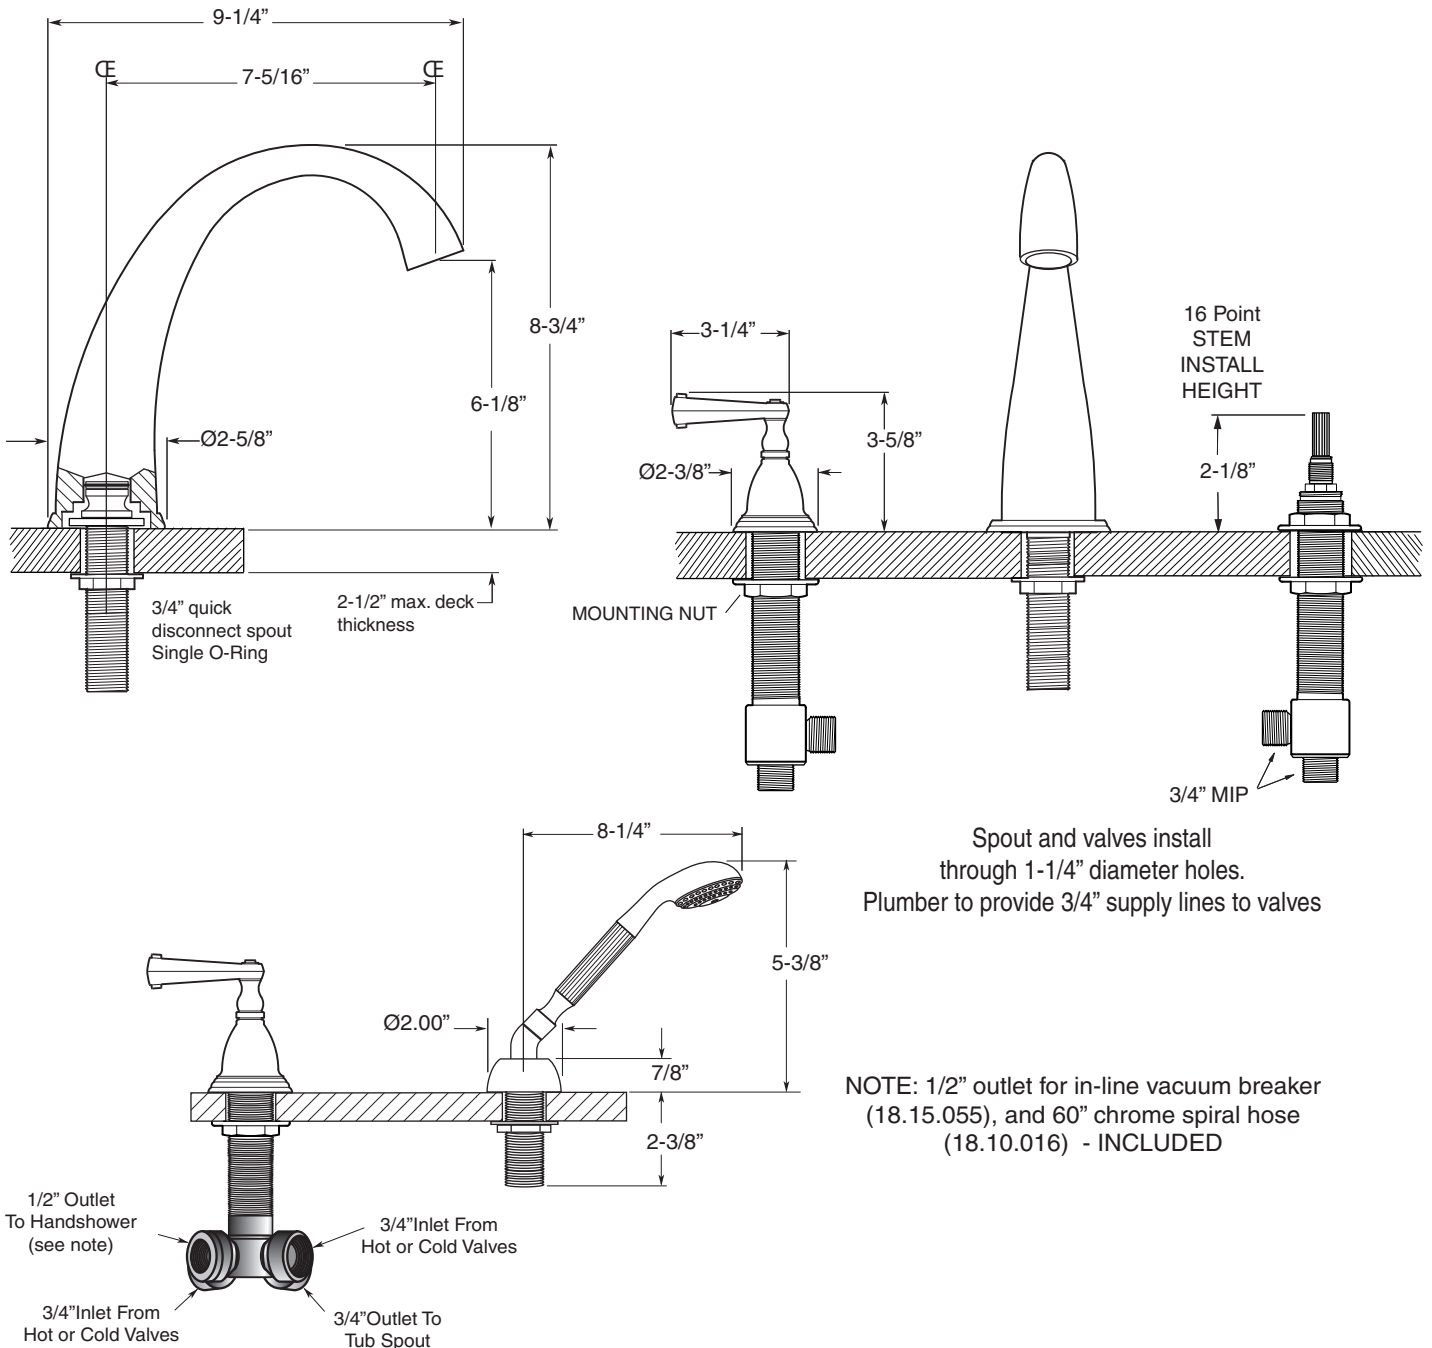

**FEATURES:**

- All brass construction
- Lever style handles with setscrew attachment.
- 3/4" valve bodies with 1/4-turn ceramic disc cartridge.
- Available in all finishes. Warranty varies according to finish selection.
- Certified to meet and exceed the following codes and standards:  
ASME A112.18.1-2005/CSAB 125.1-2005

Hampshire  
Roman Tub Set with Deckmount  
Handshower and Diverter  
1.201393  
(1.201393T - Trim only)

Note: Measurements are subject to change or cancellation. No responsibility is assumed for use of superseded or voided pages.

# Parts List Series 200

## Hampshire Roman Tub Set with Deckmount Diverter and Handshower