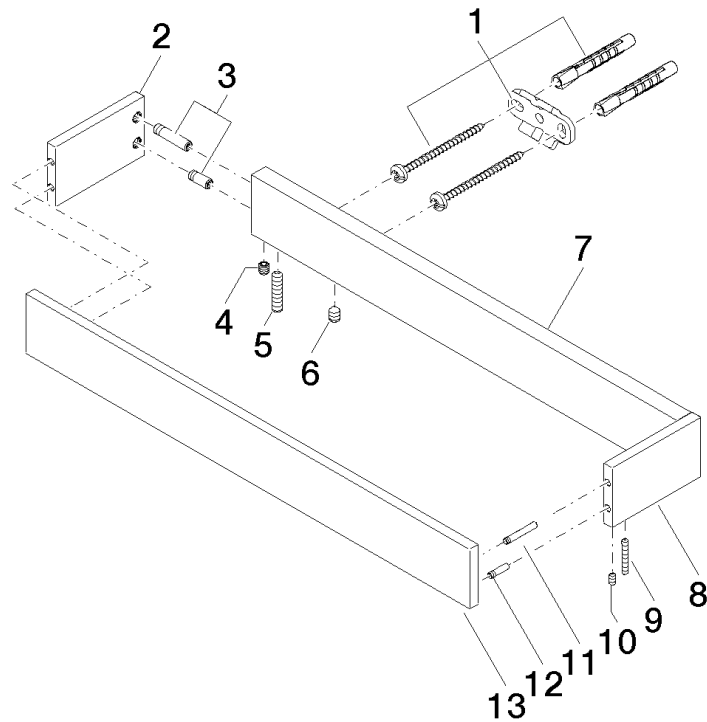

Product specifications

- Height 1 3/8"
- 2 1/2" projection

Surfaces

- | | |
|-----------------|-------------|
| • chrome | 83030780-00 |
| • matt platinum | 83030780-06 |
| • platinum | 83030780-08 |
| • Cyprum | 83030780-49 |

Exploded assembly drawing

Order quantity

No.	Article number	Name	Installation quantity
1	0517207170090	fixing set	2
2	081778551ff	holder	1
3	9031112020090	pin	2
4	09311103090	pin	2
5	09311105990	pin	2
6	09311103490	pin	2
7	081778501ff	holder	1
8	081778552ff	holder	1
9	09311108390	pin	2
10	09311108190	pin	2
11	09311120190	pin	2
12	09311120090	pin	2
13	081778550ff	holder	1