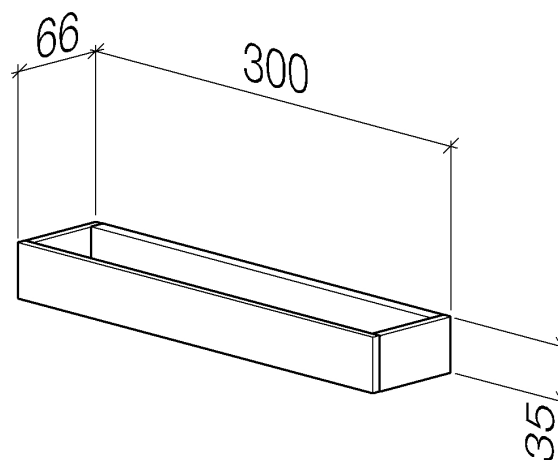

Product specifications

- Height 1 3/8"
- 2 1/2" projection

Surfaces

- | | |
|-----------------|-------------|
| • chrome | 83030780-00 |
| • matt platinum | 83030780-06 |
| • platinum | 83030780-08 |
| • Cyprum | 83030780-49 |

Exploded assembly drawing

Order quantity

No.	Article number	Name	Installation quantity
1	0517207170090	fixing set	2
2	081778551ff	holder	1
3	9031112020090	pin	2
4	09311103090	pin	2
5	09311105990	pin	2
6	09311103490	pin	2
7	081778501ff	holder	1
8	081778552ff	holder	1
9	09311108390	pin	2
10	09311108190	pin	2
11	09311120190	pin	2
12	09311120090	pin	2
13	081778550ff	holder	1