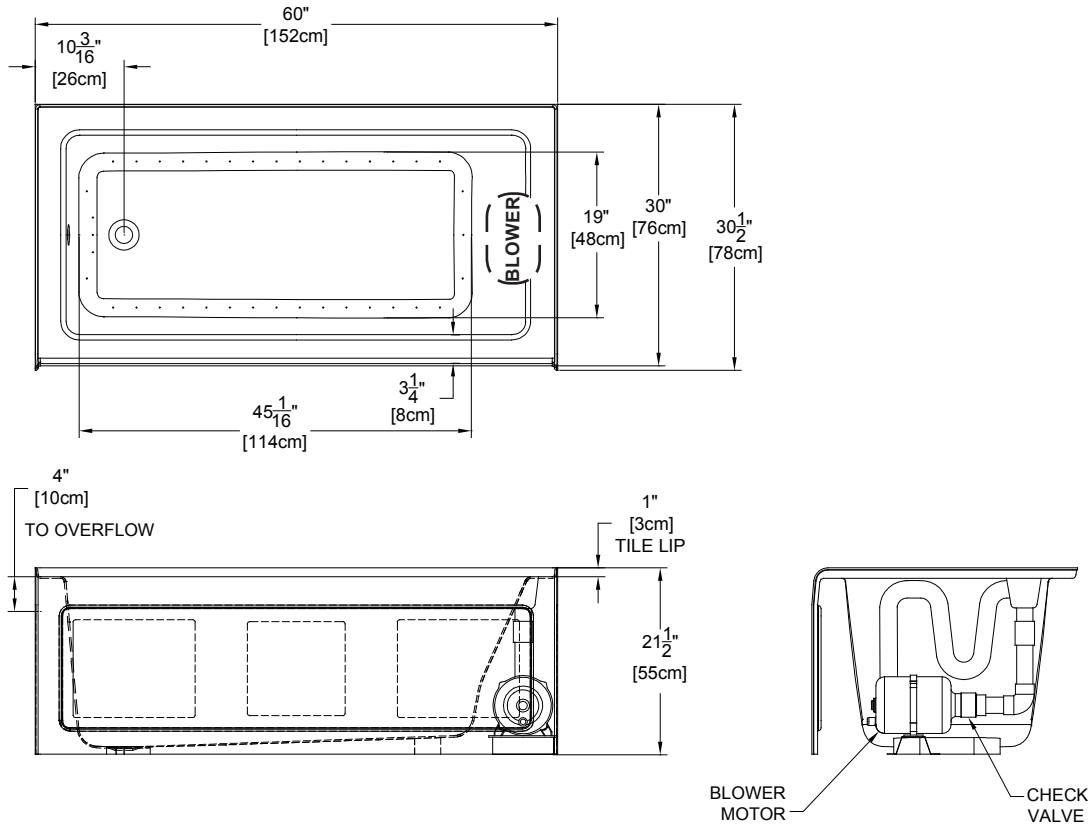

forma[®] Collection Specifications

AirMasseur[®] - RE525

SL / SR

NOTE: To accommodate customer preferences, the control keypads are **not** factory installed on the bath deck. A six (6) foot cable with installation instructions for connecting the control keypad to the control box are provided with all baths.

Patents received or pending.

Note: Dimensional Tolerances: ±1/4"

Drop-in-Hole Size:	N/A
Operating Capacity:	38 Gal.
Overflow Capacity:	60 Gal.
Floor Loading / sq.ft.:	59.2 lbs.
Carton Wt:	125 lbs.
Cube:	26.4 ft. ³

Construction: Fiberglass reinforced acrylic bath with Level Form™ full-support base.

We provide products listed with Intertek ETL SEMKO (Edison Testing Laboratories) U.S. and Canadian and with International Association of Plumbing and Mechanical Officials (IAPMO). Consult factory with your listing requirements.