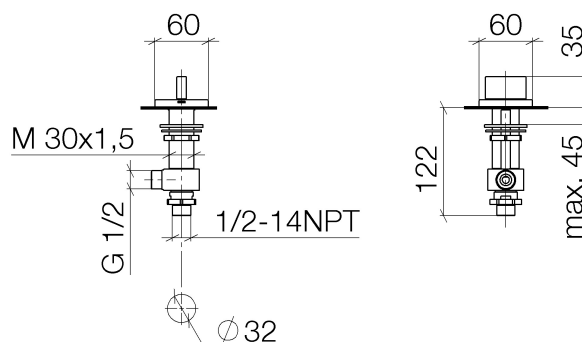

Product specifications

- 1/2" ceramic disc cartridge
- 1 1/4" hole diameter
- Flange 2 3/8 x 1 7/8"

[ADA]

Surfaces

- chrome 20006706-00
- matt platinum 20006706-06

Exploded assembly drawing

Order quantity

No.	Article number	Name	Installation quantity
1	90207005307ff	handle	1
2	0417110455290	side panel	1
3	9090031520090	top	1
4	0423100327890	fixing set	1
5	0417110231090	distributor	1
6	09301105990	disc	1
7	09231001290	nut	1