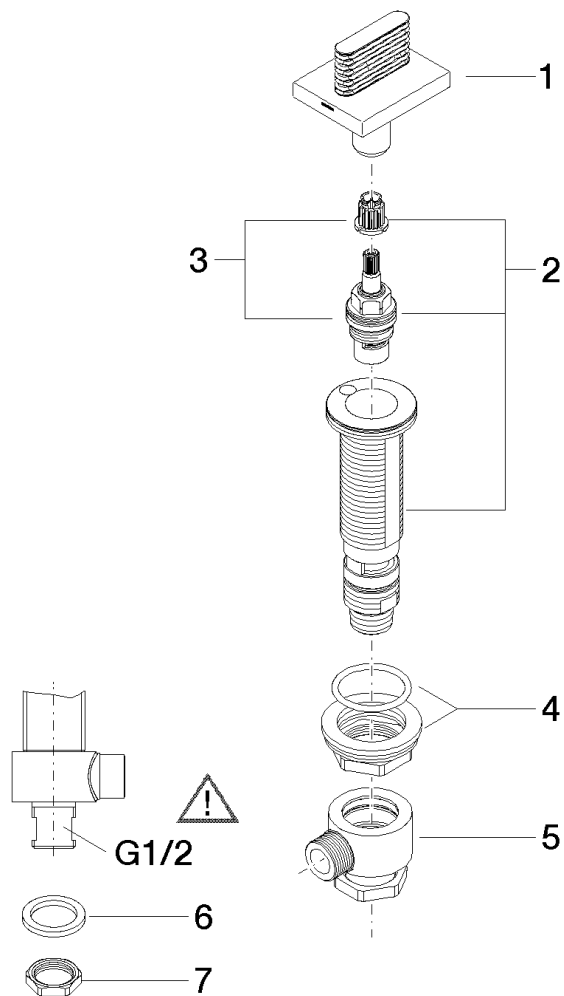

Product specifications

- 1/2" ceramic disc cartridge
- 1 1/4" hole diameter
- Flange 2 3/8 x 1 7/8"

[ADA]

Surfaces

- chrome 20006706-00
- matt platinum 20006706-06

Exploded assembly drawing

Order quantity

No.	Article number	Name	Installation quantity
1	90207005307ff	handle	1
2	0417110455290	side panel	1
3	9090031520090	top	1
4	0423100327890	fixing set	1
5	0417110231090	distributor	1
6	09301105990	disc	1
7	09231001290	nut	1